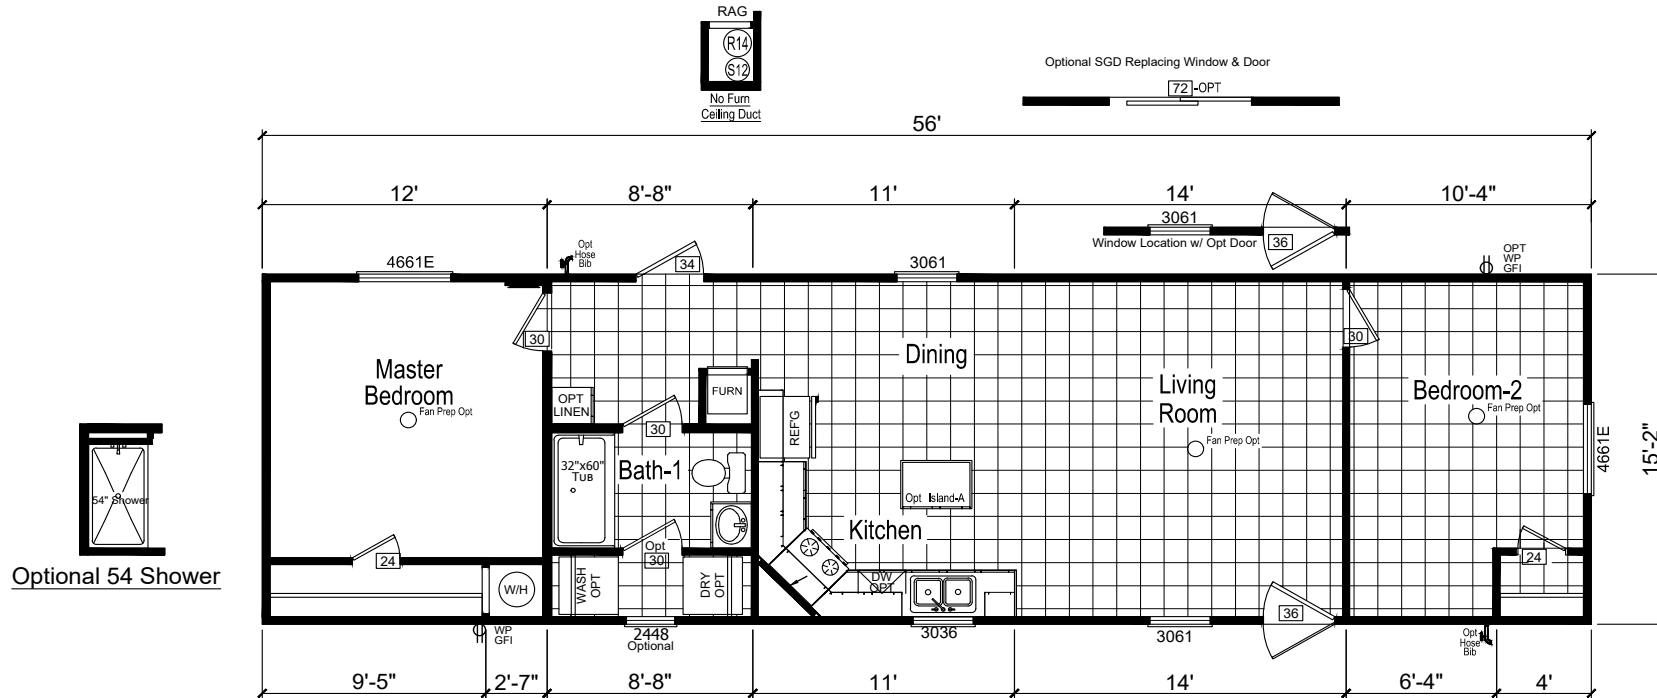

Osprey

Trinity Series

2 Bedrooms, 1 Bath
Approx. 849 Sq. Ft.

Last Updated: 7-8-20

FACTORY Select HOMES
19280 Cortez Blvd.
Brooksville, FL 34601
1-800-716-6337
www.FactorySelectHomes.com

For Detailed Directions See