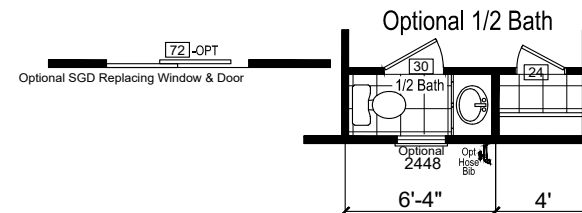

Osprey

Trinity Series

2 Bedrooms, 1 Bath
Approx. 849 Sq. Ft.

Last Updated: 7-8-20

FACTORY Select HOMES
19280 Cortez Blvd.
Brooksville, FL 34601
1-800-716-6337
www.FactorySelectHomes.com

For Detailed Directions See