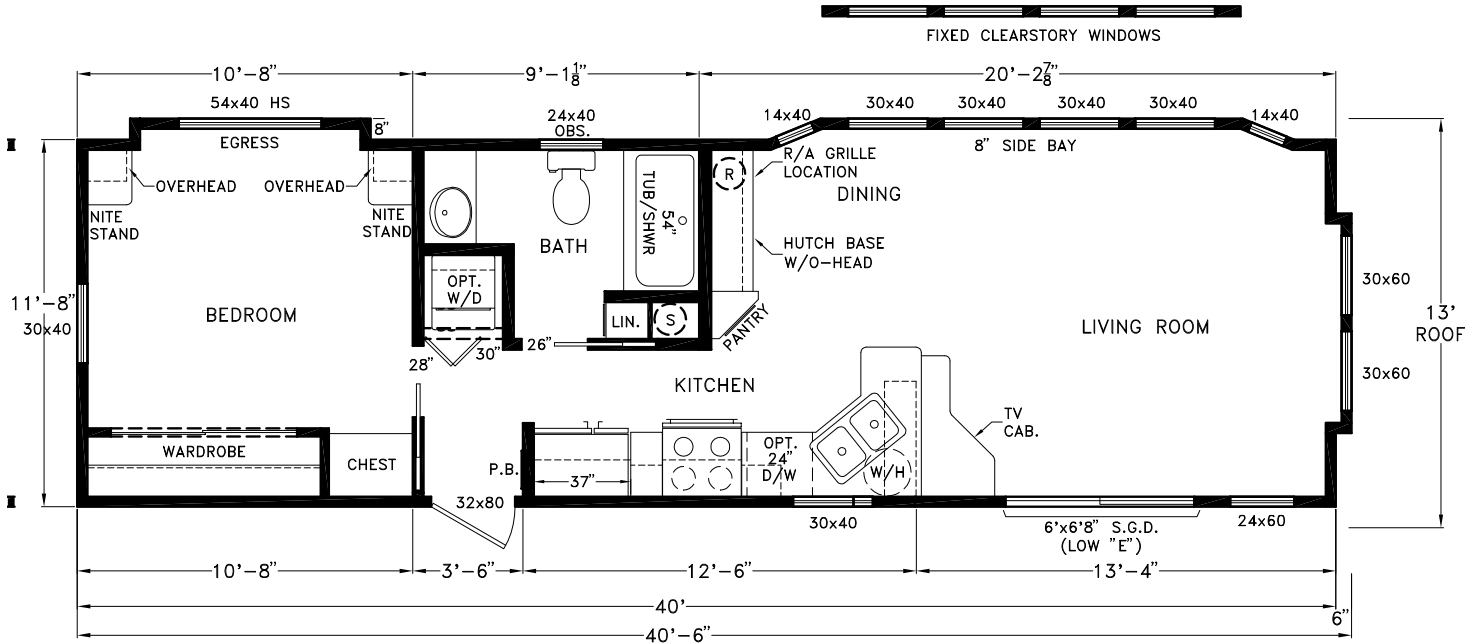

Nobleton

Coastal Cottage Series

494 SQ. FT. (Approximate) 1 Bedroom, 1 Bath

Last Updated: 2-9-21

FACTORY SELECT HOMES
19280 Cortez Blvd.
Brooksville, FL 34601

FactorySelectHomes.com | 1-800-716-6337

IMPORTANT: Alta Cima Corp reserves the right to modify, cancel or substitute products or features of this event at any time without prior notice or obligation. Pictures and other promotional materials are representative and may depict or contain floor plans, square footages, elevations, options, upgrades, extra design features, decorations, floor coverings, specialty light fixtures, custom paint and wall coverings, window treatments, landscaping, sound and alarm systems, furnishings, appliances, and other designer/decorator features and amenities that are not included as part of the home and/or may not be available at all locations. Home, pricing and community information is subject to change, and homes to prior sale, at any time without notice or obligation. ©2020 Alta Cima Corp. All rights reserved.