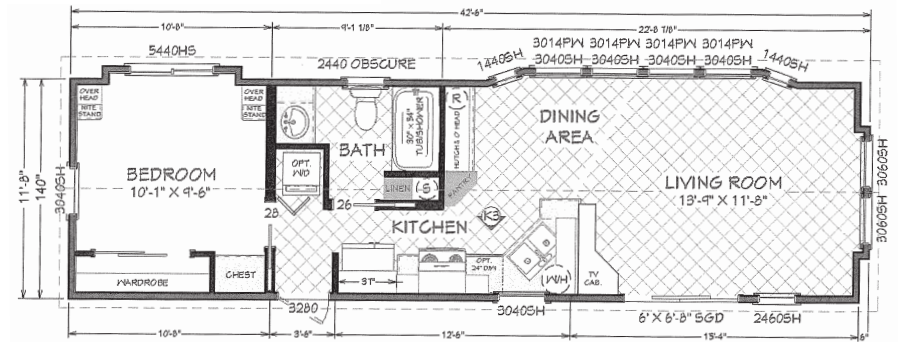

Nobleton

Coastal Cottage Series

494 SQ. FT. (Approximate) 1 Bedroom, 1 Bath

Last Updated: 2-9-21

FACTORY SELECT HOMES
19280 Cortez Blvd.
Brooksville, FL 34601

FactorySelectHomes.com | 1-800-716-6337

IMPORTANT: Alta Cima Corp reserves the right to modify, cancel or substitute products or features of this event at any time without prior notice or obligation. Pictures and other promotional materials are representative and may depict or contain floor plans, square footages, elevations, options, upgrades, extra design features, decorations, floor coverings, specialty light fixtures, custom paint and wall coverings, window treatments, landscaping, sound and alarm systems, furnishings, appliances, and other designer/decorator features and amenities that are not included as part of the home and/or may not be available at all locations. Home, pricing and community information is subject to change, and homes to prior sale, at any time without notice or obligation. ©2020 Alta Cima Corp. All rights reserved.