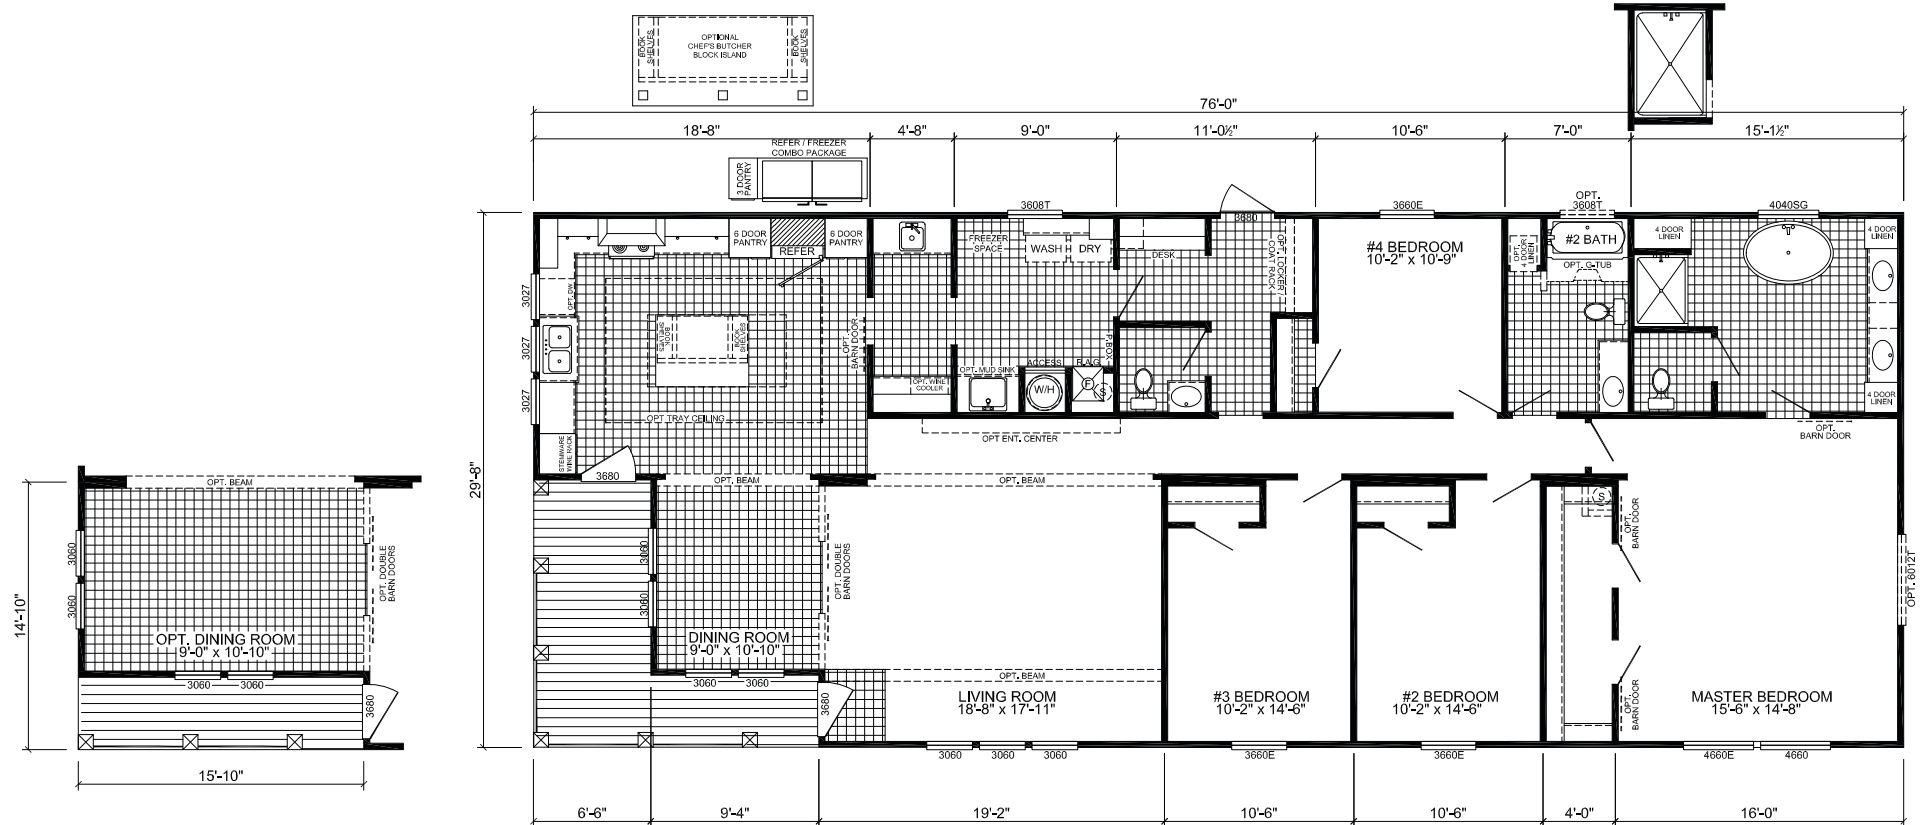

Moffitt

Freedom Series

2,254 SQ. FT. (Approximate) 4 Bedrooms, 2.5 Baths

Last Updated: 12-12-22

FACTORY SELECT HOMES
19280 Cortez Blvd.
Brooksville, FL 34601

FactorySelectHomes.com | 1-800-716-6337

IMPORTANT: Alta Cima Corp reserves the right to modify, cancel or substitute products or features of this event at any time without prior notice or obligation. Pictures and other promotional materials are representative and may depict or contain floor plans, square footages, elevations, options, upgrades, extra design features, decorations, floor coverings, specialty light fixtures, custom paint and wall coverings, window treatments, landscaping, sound and alarm systems, furnishings, appliances, and other designer/decorator features and amenities that are not included as part of the home and/or may not be available at all locations. Home, pricing and community information is subject to change, and homes to prior sale, at any time without notice or obligation. ©2020 Alta Cima Corp. All rights reserved.