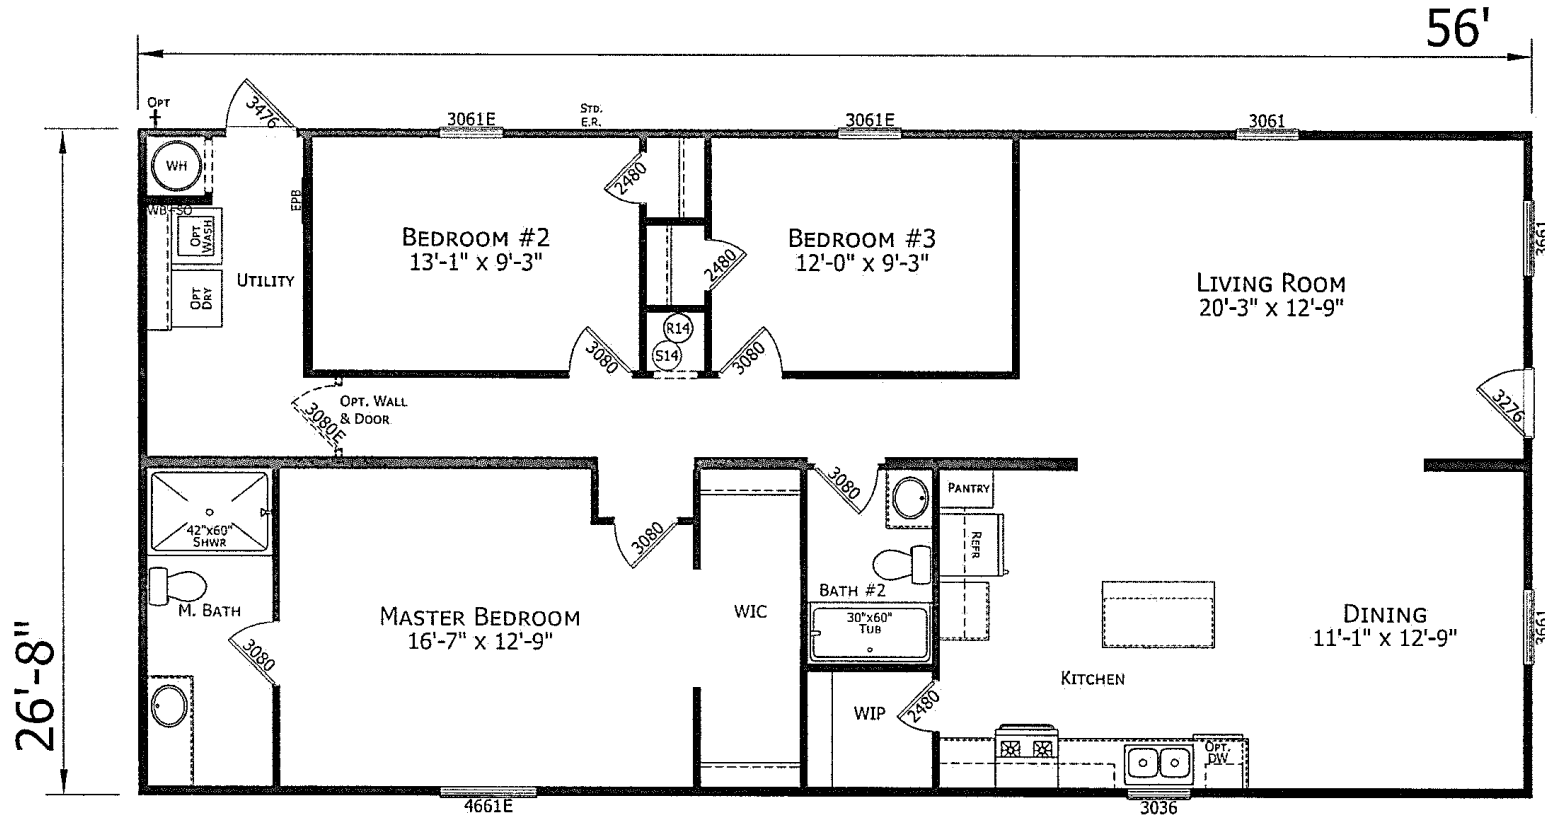

# Martland

Prime Series

CHAMPION

MANUFACTURED BEAUTIFULLY™

3 Bedrooms, 2 Baths  
Approx. 1,493 Sq. Ft.

Last Updated: 7-9-20

**FACTORY Select HOMES**  
 19280 Cortez Blvd.  
 Brooksville, FL 34601  
 1-800-716-6337  
 www.FactorySelectHomes.com  
 For Detailed Directions See Map On Our Website