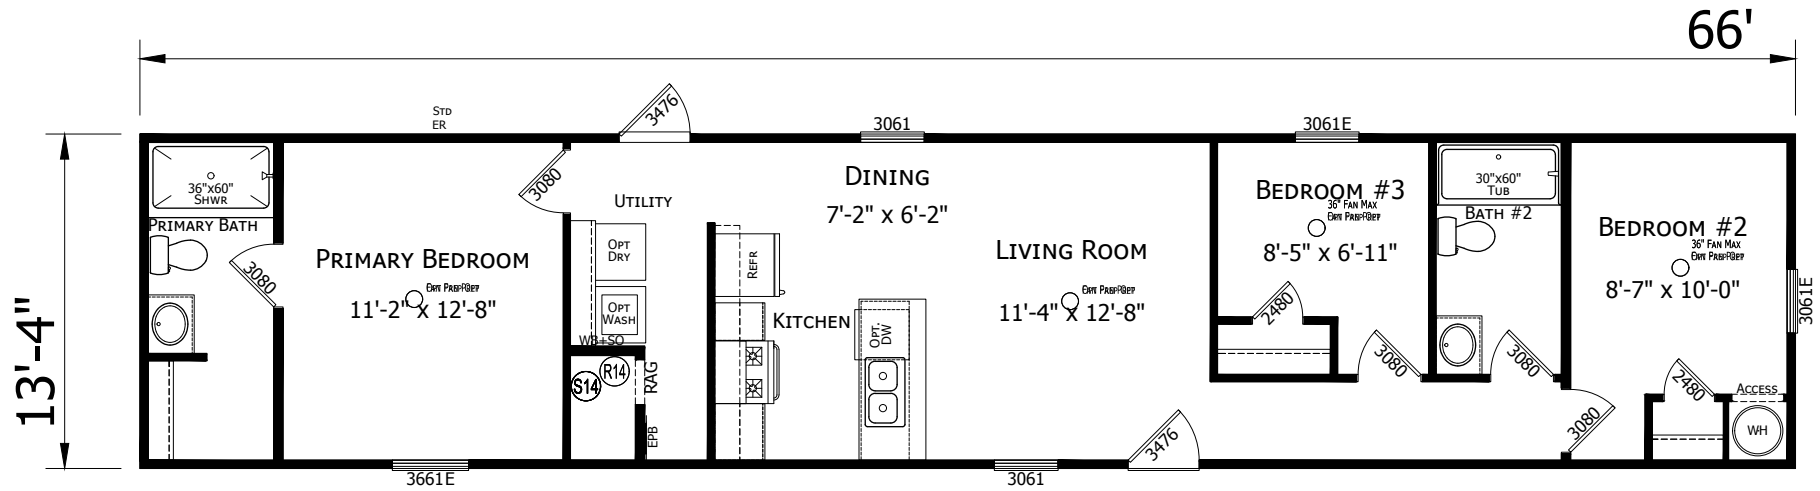

# Marianna

Prime Series

880 SQ. FT. (Approximate) 3 Bedrooms, 2 Baths

Last Updated: 7-26-23

**FACTORY SELECT HOMES**  
19280 Cortez Blvd.  
Brooksville, FL 34601

**FactorySelectHomes.com | 1-800-716-6337**