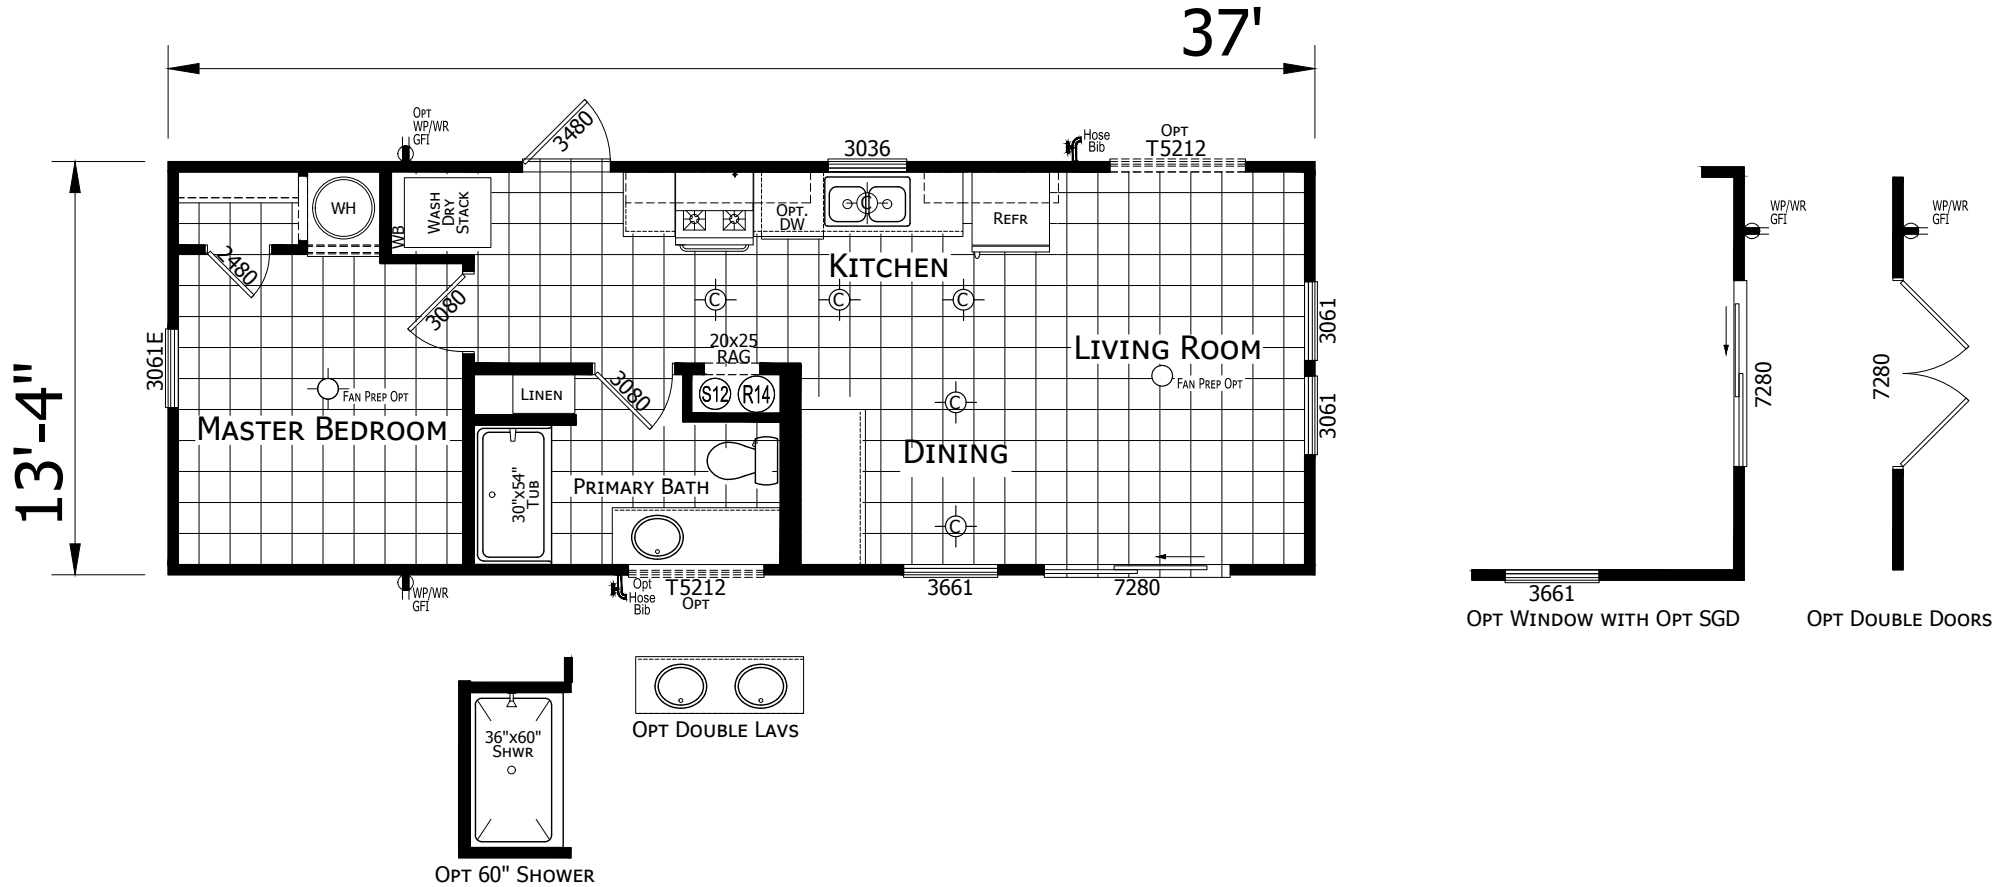

Linwood

Trinity Series

493 SQ. FT. (Approximate) 1 Bedroom, 1 Bath

Last Updated: 10-31-24

FACTORY SELECT HOMES
 19280 Cortez Blvd.
 Brooksville, FL 34601

FactorySelectHomes.com | 1-800-716-6337

IMPORTANT: Alta Cima Corp reserves the right to modify, cancel or substitute products or features of this event at any time without prior notice or obligation. Pictures and other promotional materials are representative and may depict or contain floor plans, square footages, elevations, options, upgrades, extra design features, decorations, floor coverings, specialty light fixtures, custom paint and wall coverings, window treatments, landscaping, sound and alarm systems, furnishings, appliances, and other designer/decorator features and amenities that are not included as part of the home and/or may not be available at all locations. Home, pricing and community information is subject to change, and homes to prior sale, at any time without notice or obligation. ©2020 Alta Cima Corp. All rights reserved.