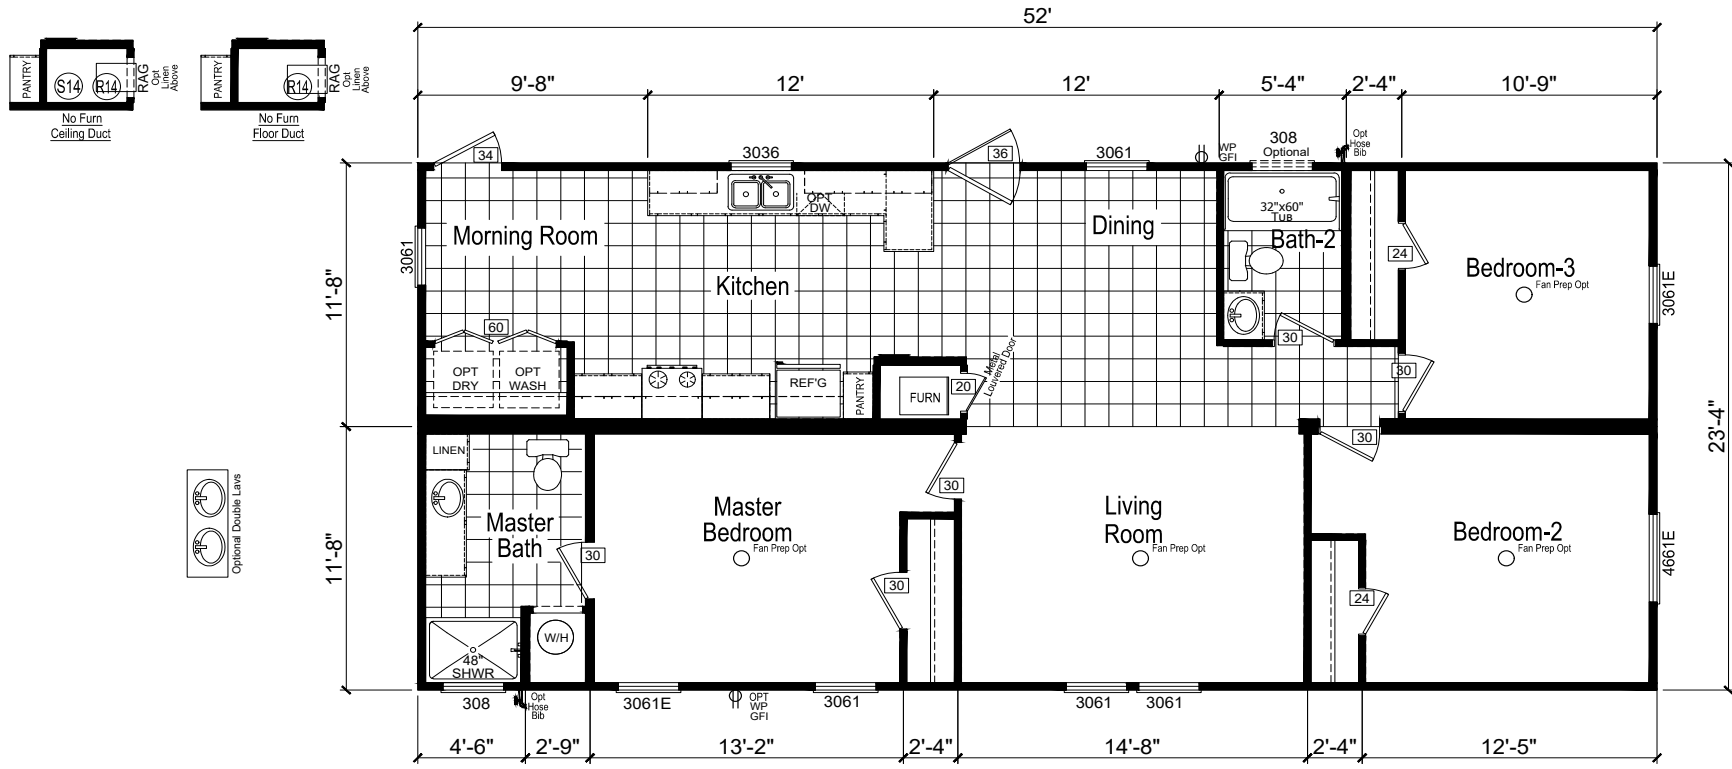

Lawtey

Trinity Series

3 Bedrooms, 2 Baths
Approx. 1,213 Sq. Ft.

Last Updated: 7-8-20

19280 Cortez Blvd.
Brooksville, FL 34601
1-800-716-6337
www.FactorySelectHomes.com

For Detailed Directions See

I authorize Factory Expo Home Centers to build my house, per this plan.