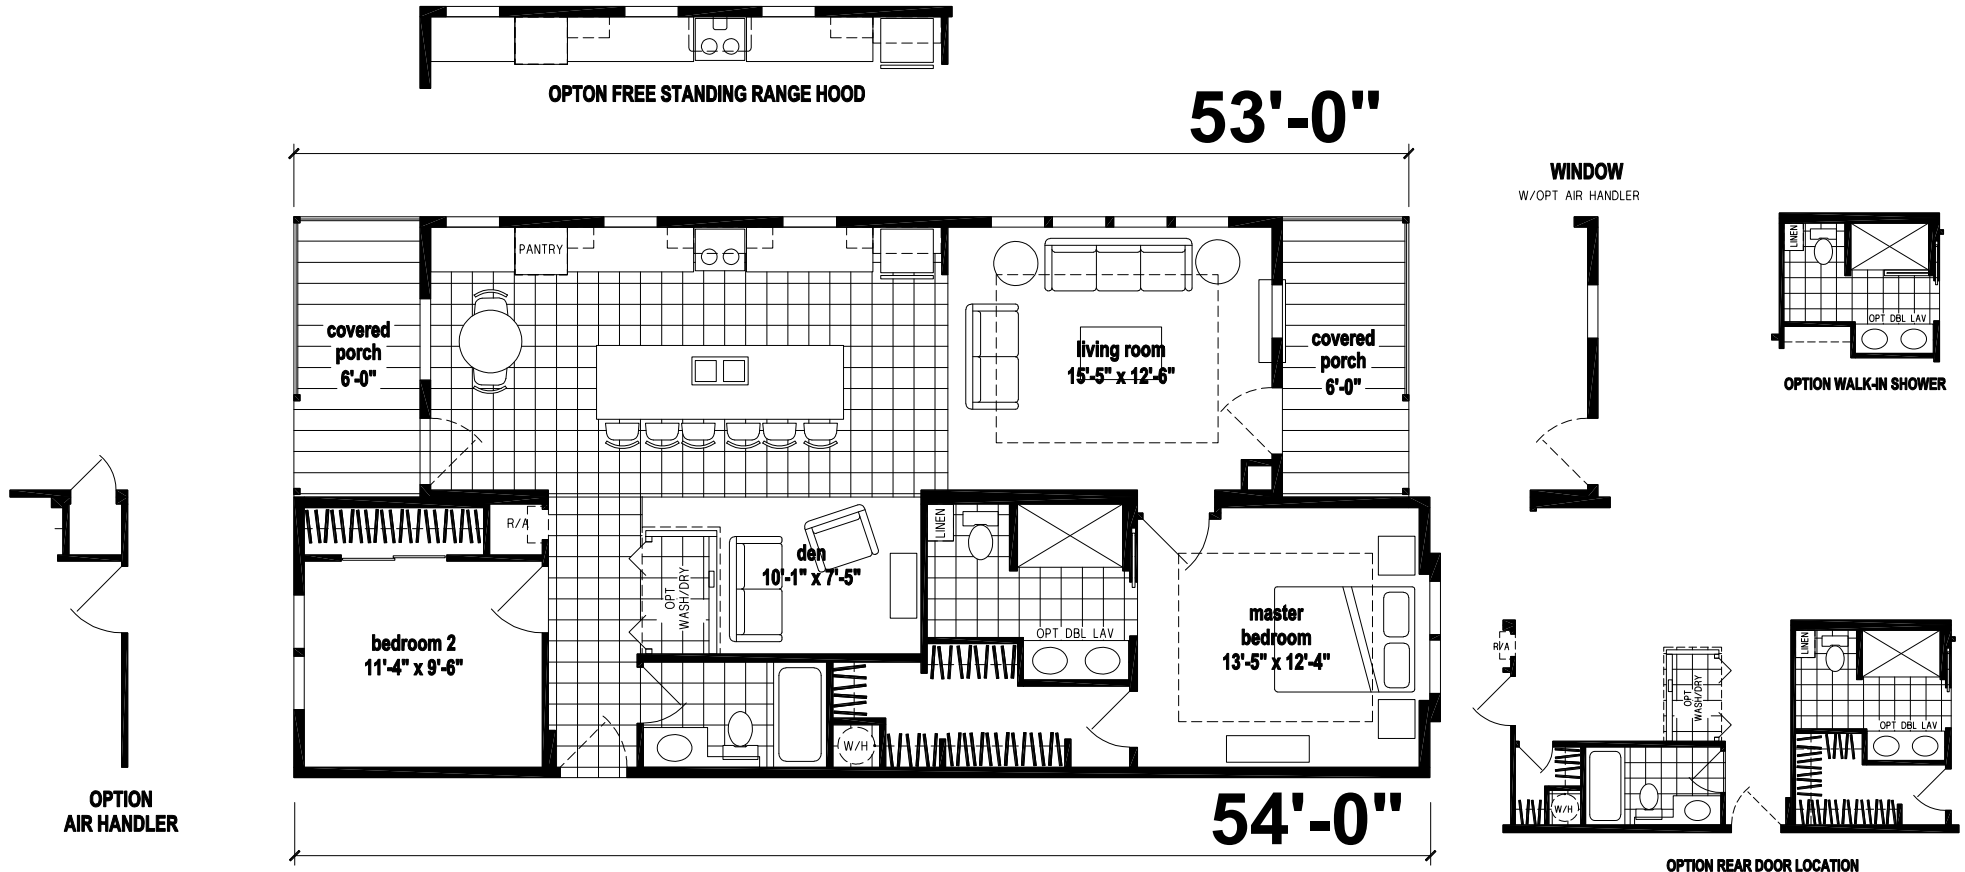

Lacanto

Silver Springs Limited Series

1,442 SQ. FT. (Approximate) 2 Bedroom, 2 Bath

Last Updated: 7-5-21

FACTORY SELECT HOMES
19280 Cortez Blvd.
Brooksville, FL 34601

FactorySelectHomes.com | 1-800-716-6337