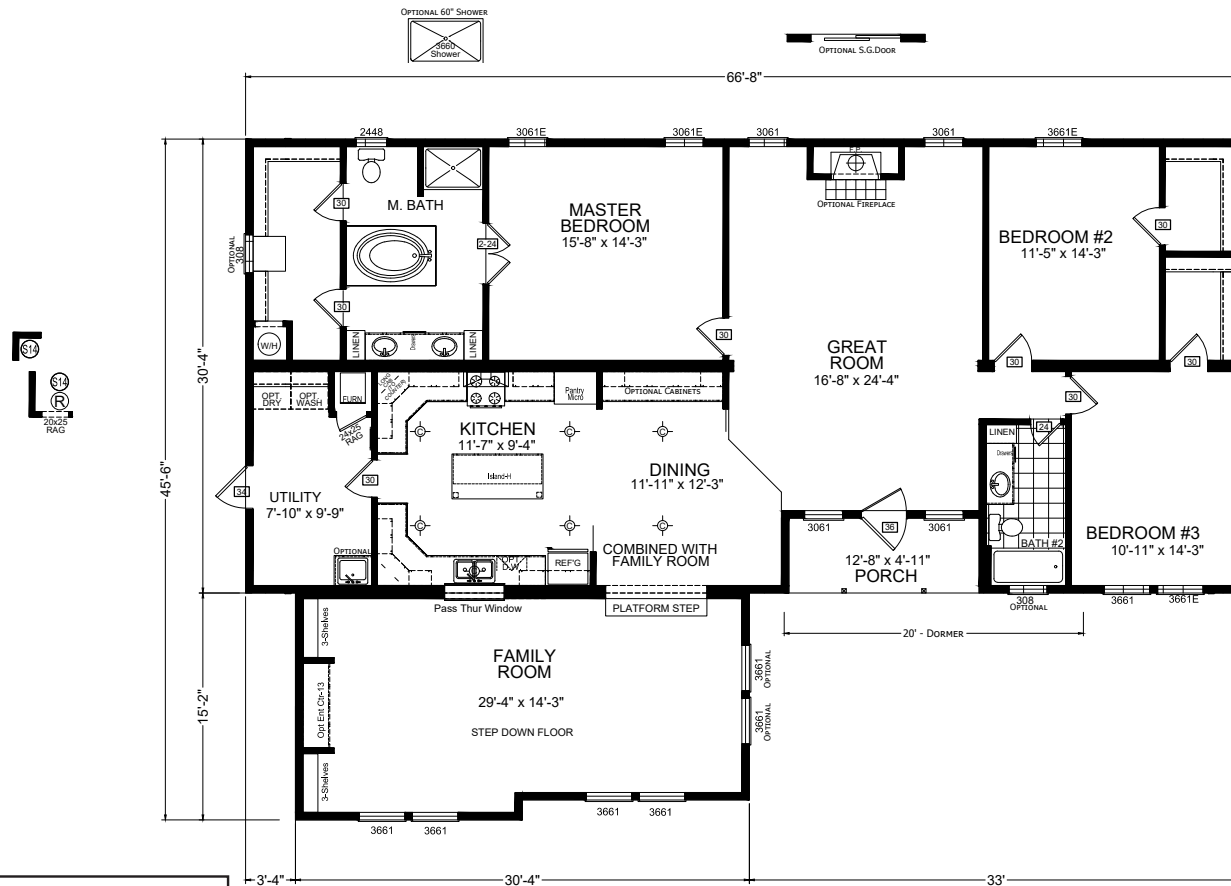

Keating

Crossings Limited Series

CHAMPION

MANUFACTURED BEAUTIFULLY™

FactorySelectHomes

3 Bedrooms, 2 Baths
Approx. 2,398 Sq. Ft.

Last Updated: 5-16-19

FactorySelectHomes