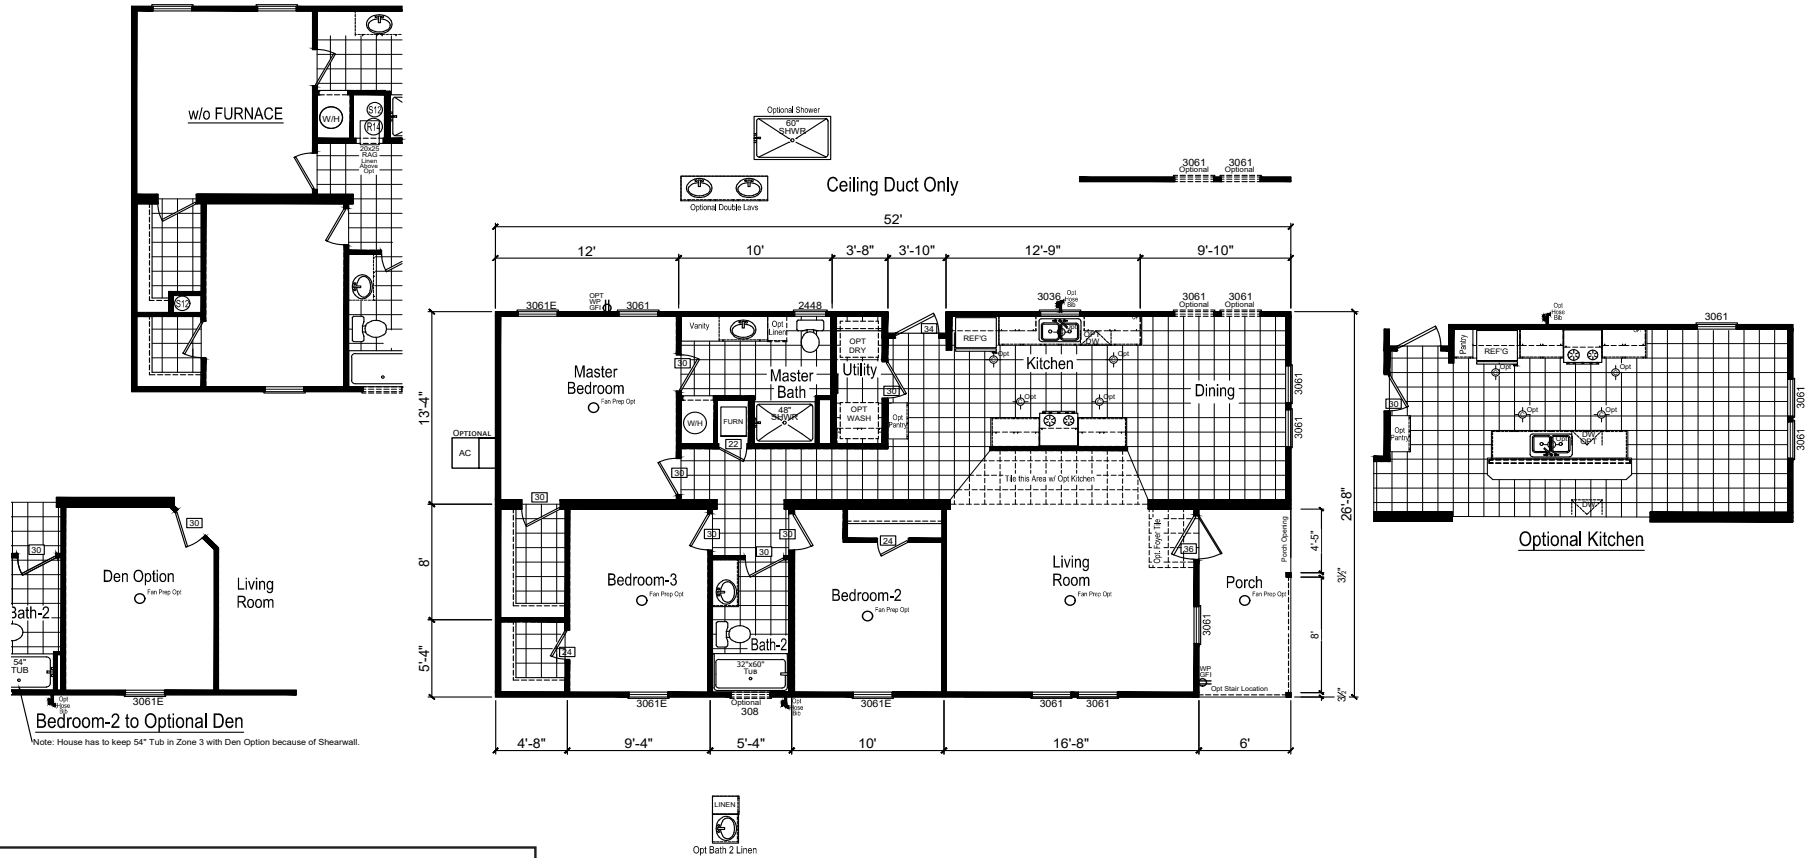

Hosford

Trinity Series

3 Bedrooms, 2 Baths
Approx. 1,387 Sq. Ft.

Last Updated: 7-8-20

FACTORY Select HOMES
 19280 Cortez Blvd.
 Brooksville, FL 34601
 1-800-716-6337
 www.FactorySelectHomes.com
 For Detailed Directions See