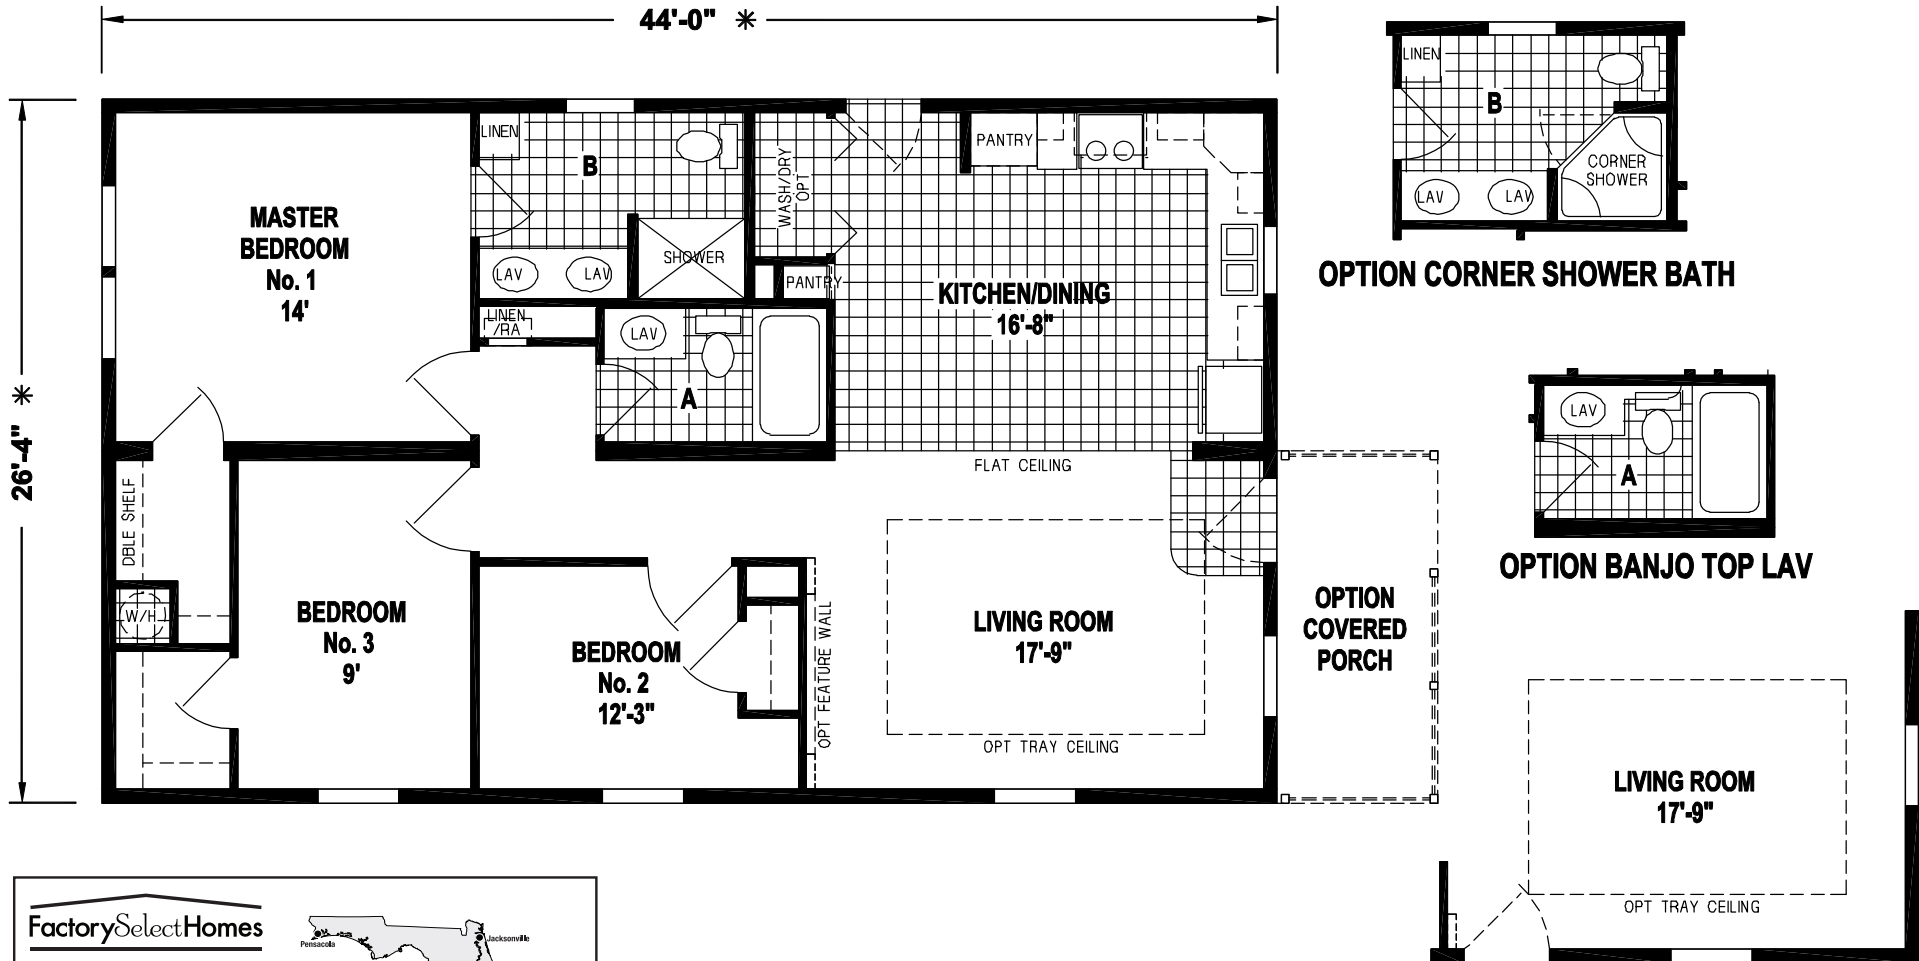

# Highfield

Palm Bay Series

**SKYLINE**

# FactorySelectHomes

3 Bedrooms, 2 Baths  
Approx. 1,158 Sq. Ft.

Last Updated: 3-6-19

FactorySelectHomes

19280 Cortez Blvd.  
Brooksville, FL 34601  
1-800-716-6337

www.FactorySelectHomes.com

For Detailed Directions See Map On Our Website