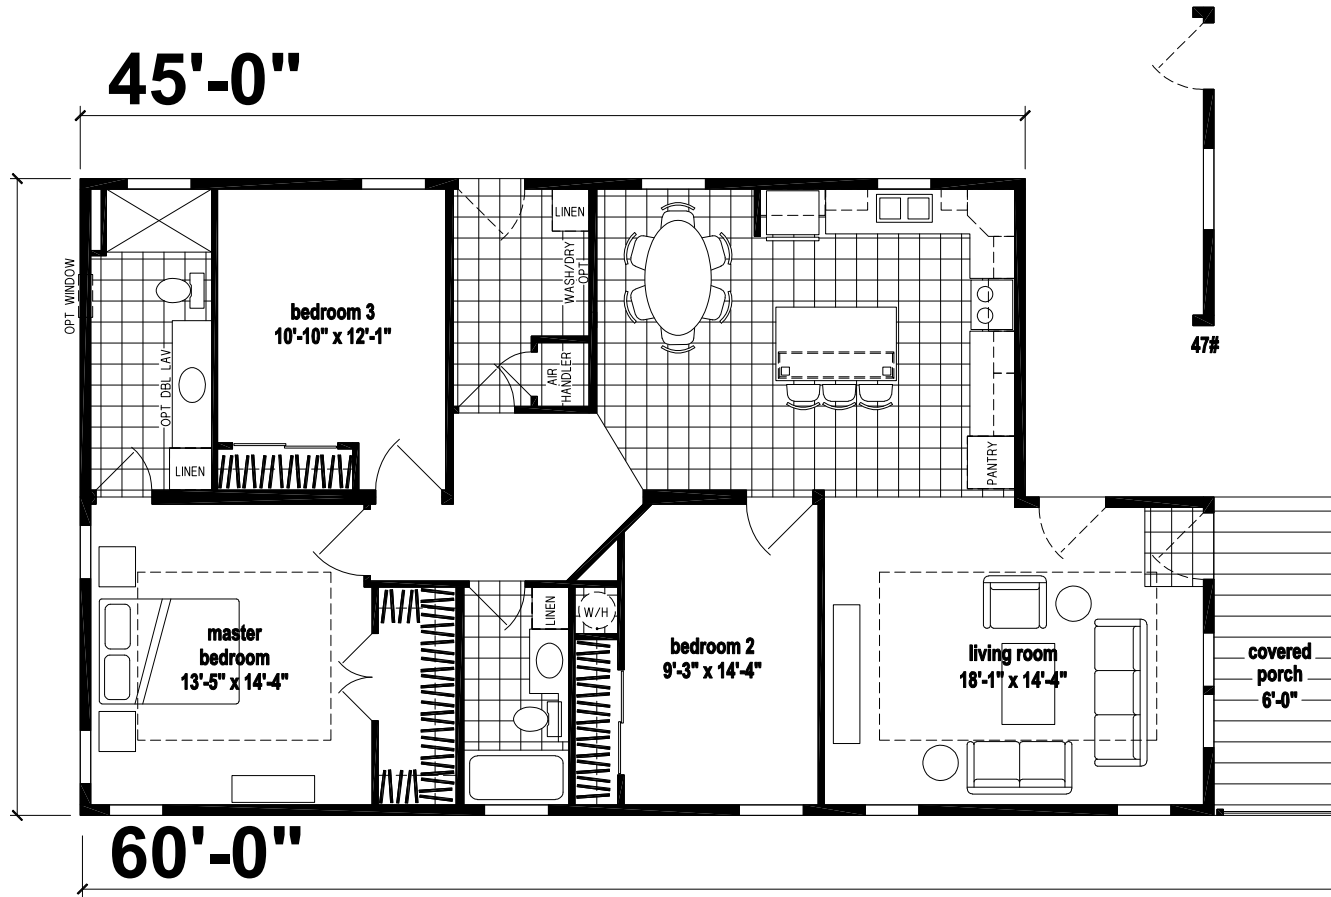

Gwinnett

Silver Springs Limited Series

1,500 SQ. FT. (Approximate) 3 Bedroom, 2 Bath

Last Updated: 7-5-22

FACTORY SELECT HOMES
19280 Cortez Blvd.
Brooksville, FL 34601

FactorySelectHomes.com | 1-800-716-6337