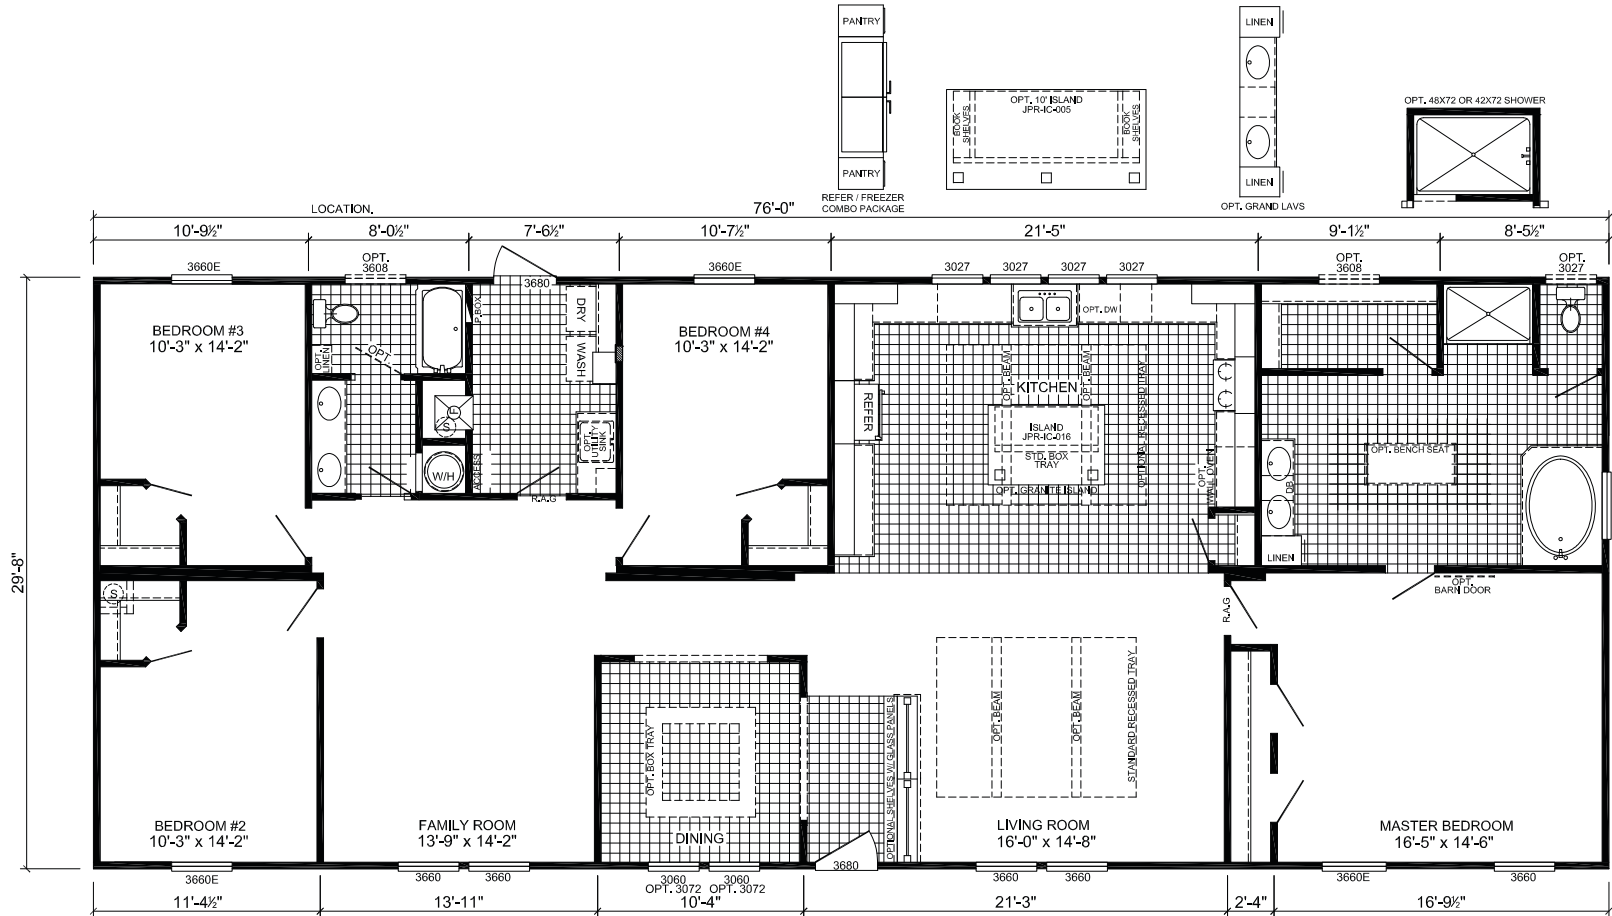

Guilford

Freedom Series

2,254 SQ. FT. (Approximate) 4 Bedrooms, 2 Baths

Last Updated: 12-12-22

FACTORY SELECT HOMES
19280 Cortez Blvd.
Brooksville, FL 34601

FactorySelectHomes.com | 1-800-716-6337

IMPORTANT: Alta Cima Corp reserves the right to modify, cancel or substitute products or features of this event at any time without prior notice or obligation. Pictures and other promotional materials are representative and may depict or contain floor plans, square footages, elevations, options, upgrades, extra design features, decorations, floor coverings, specialty light fixtures, custom paint and wall coverings, window treatments, landscaping, sound and alarm systems, furnishings, appliances, and other designer/decorator features and amenities that are not included as part of the home and/or may not be available at all locations. Home, pricing and community information is subject to change, and homes to prior sale, at any time without notice or obligation. ©2020 Alta Cima Corp. All rights reserved.