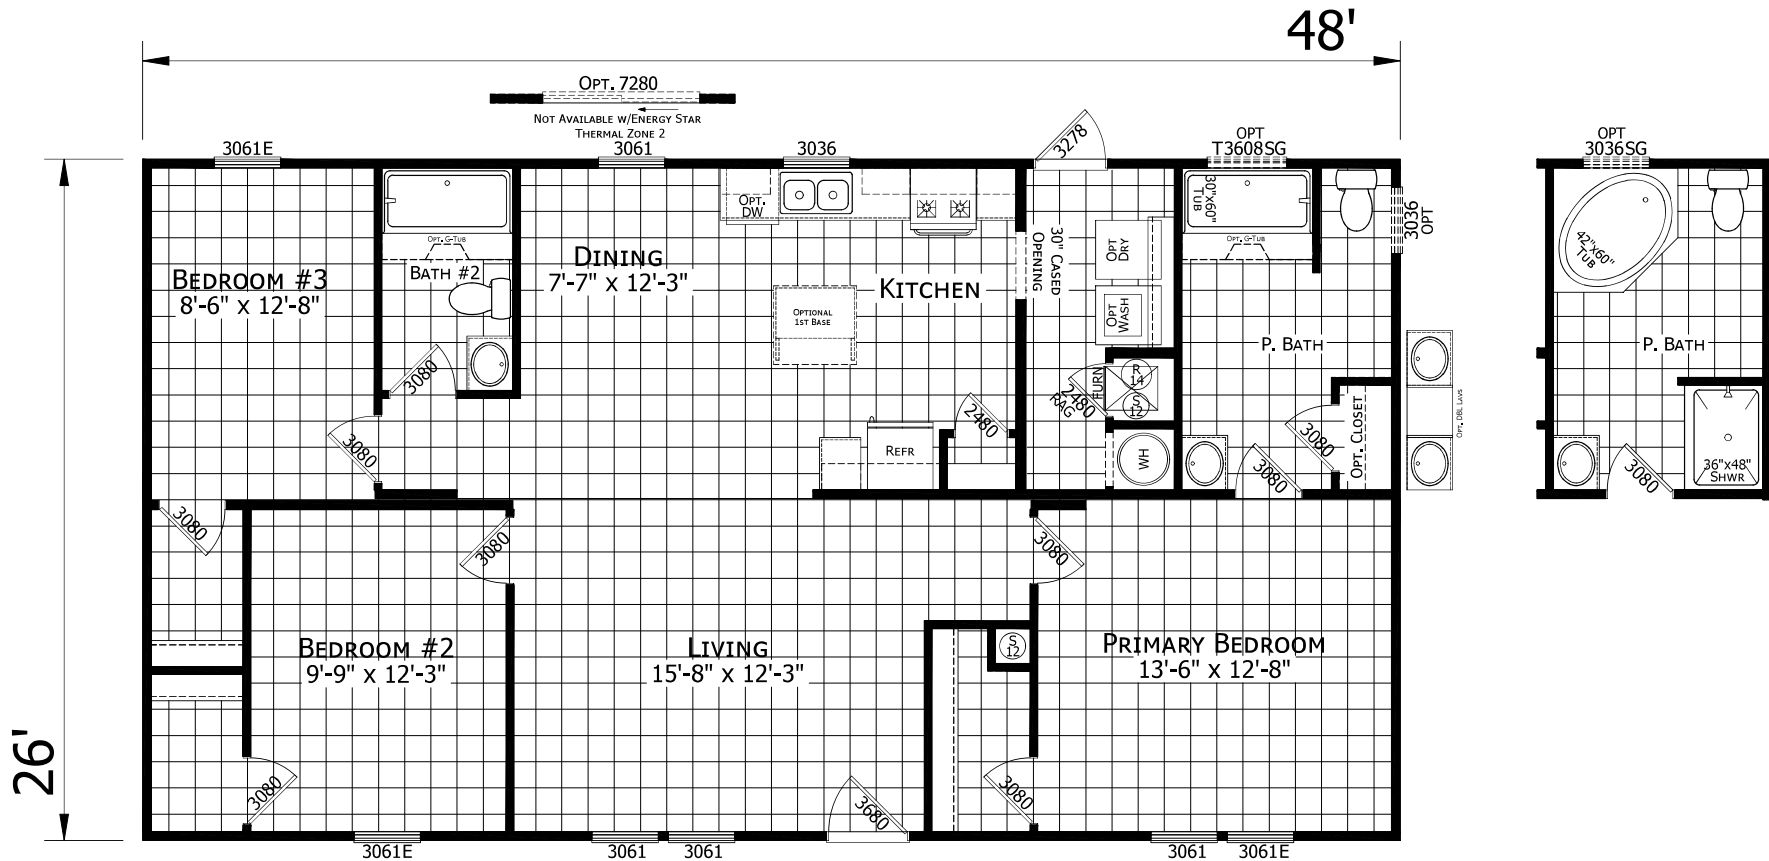

# Gregory

Home Run Series

1,248 SQ. FT. (Approximate) 3 Bedroom, 2 Bath

Last Updated: 9-23-24

**FACTORY SELECT HOMES**  
 19280 Cortez Blvd.  
 Brooksville, FL 34601

**FactorySelectHomes.com | 1-800-716-6337**