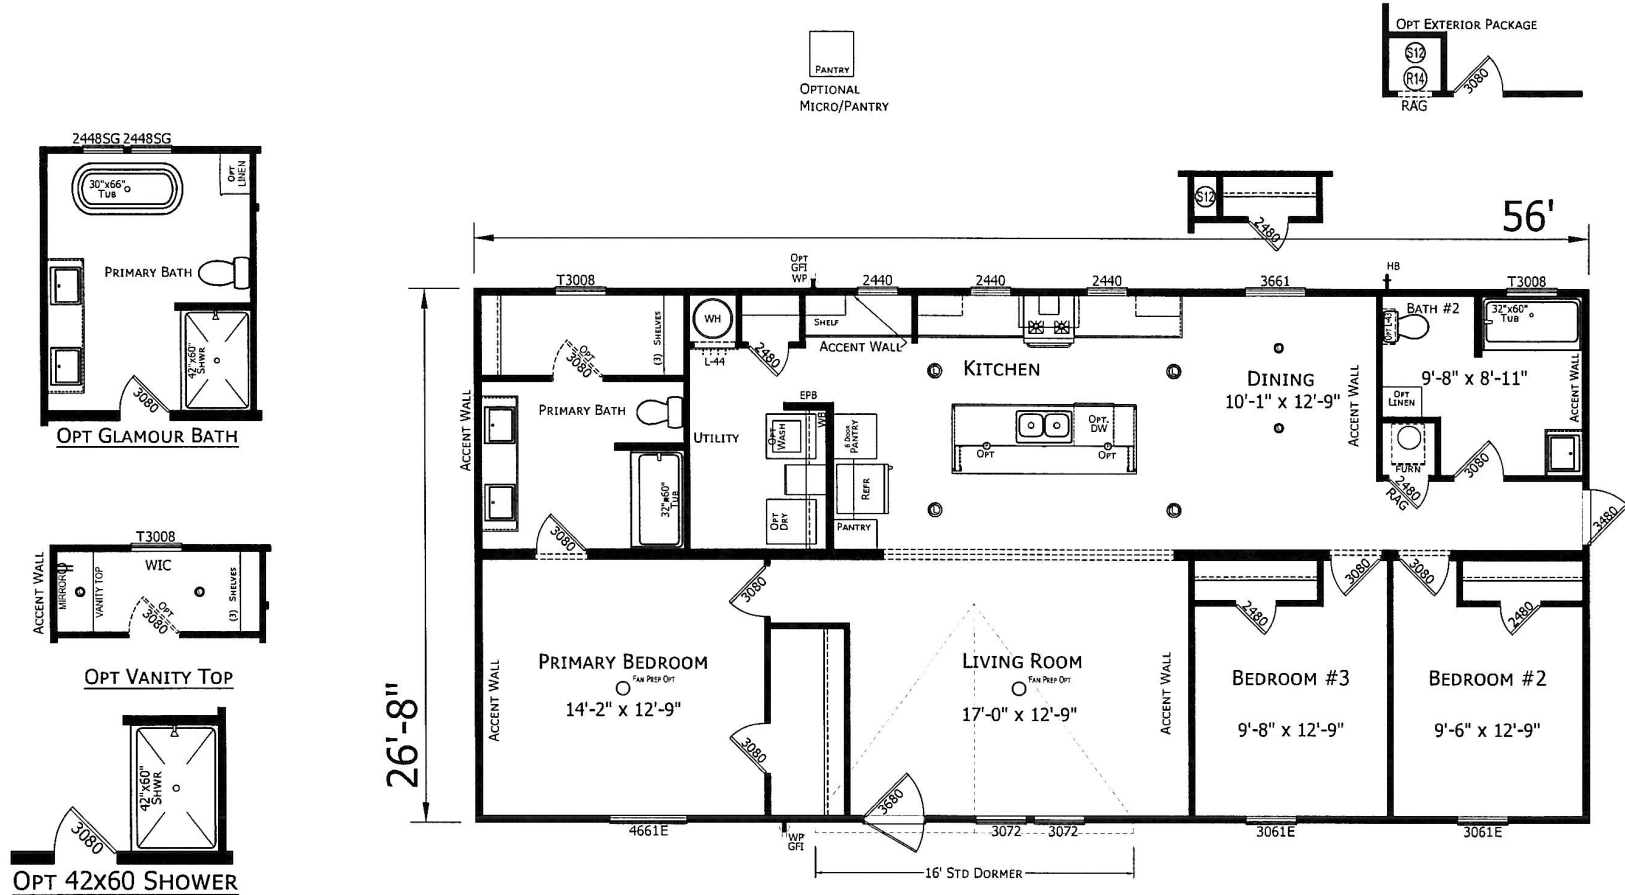

# Gattman

Embrace Ultra Series

1,493 SQ. FT. (Approximate) 3 Bedroom, 2 Bath

Last Updated: 6-12-24

**FACTORY SELECT HOMES**  
19280 Cortez Blvd.  
Brooksville, FL 34601

**FactorySelectHomes.com | 1-800-716-6337**