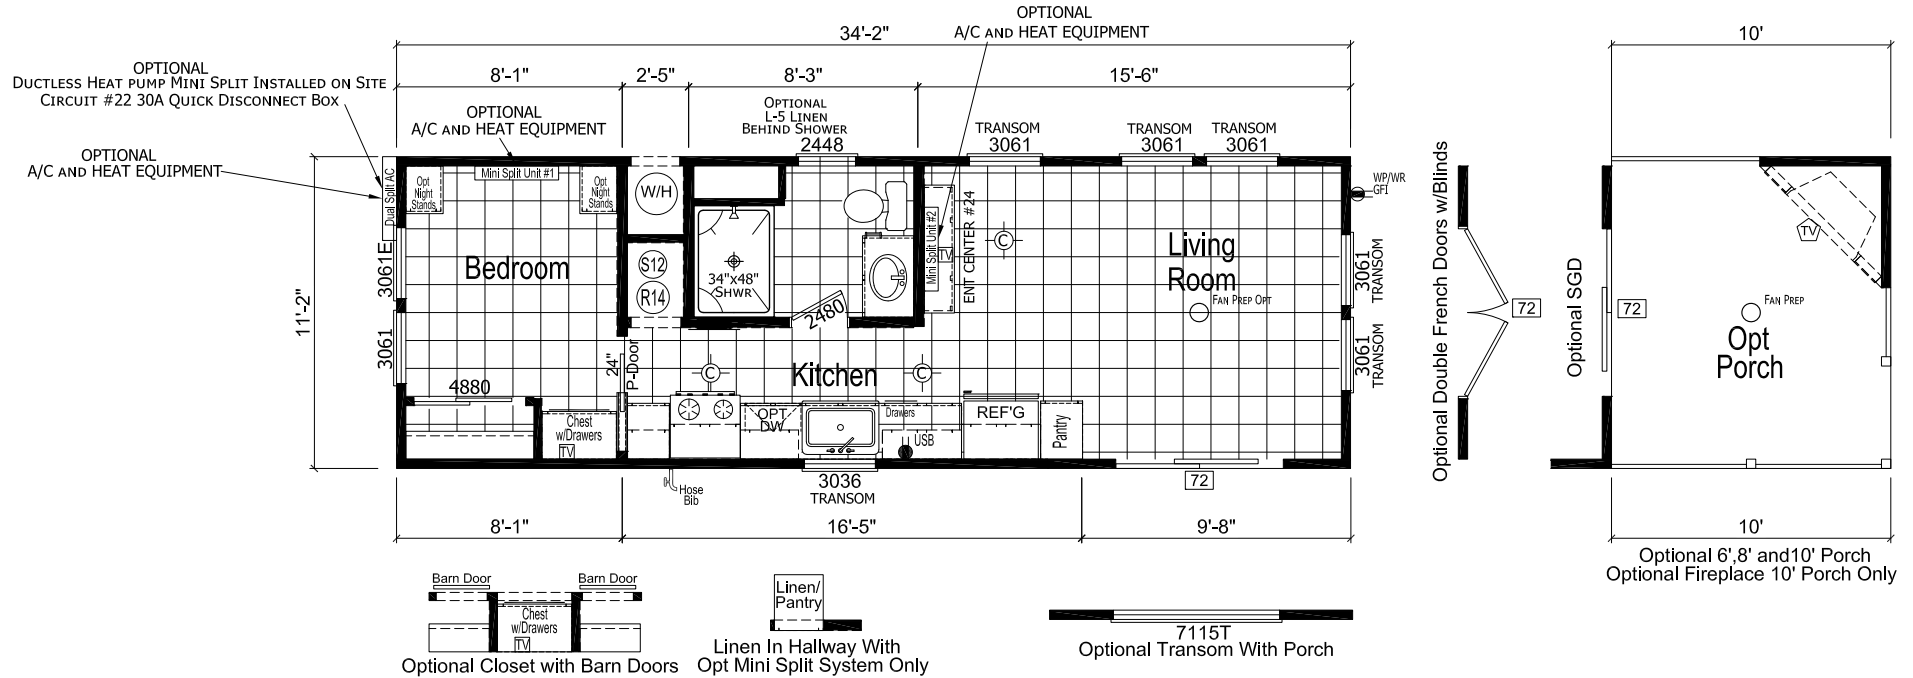

Gaspar

Athens Park Homes Series

CHAMPION

MANUFACTURED BEAUTIFULLY™

1 Bedroom, 1 Bath
Approx. 381 Sq. Ft.

Last Updated: 7-27-20

19280 Cortez Blvd.
Brooksville, FL 34601
1-800-716-6337
www.FactorySelectHomes.com