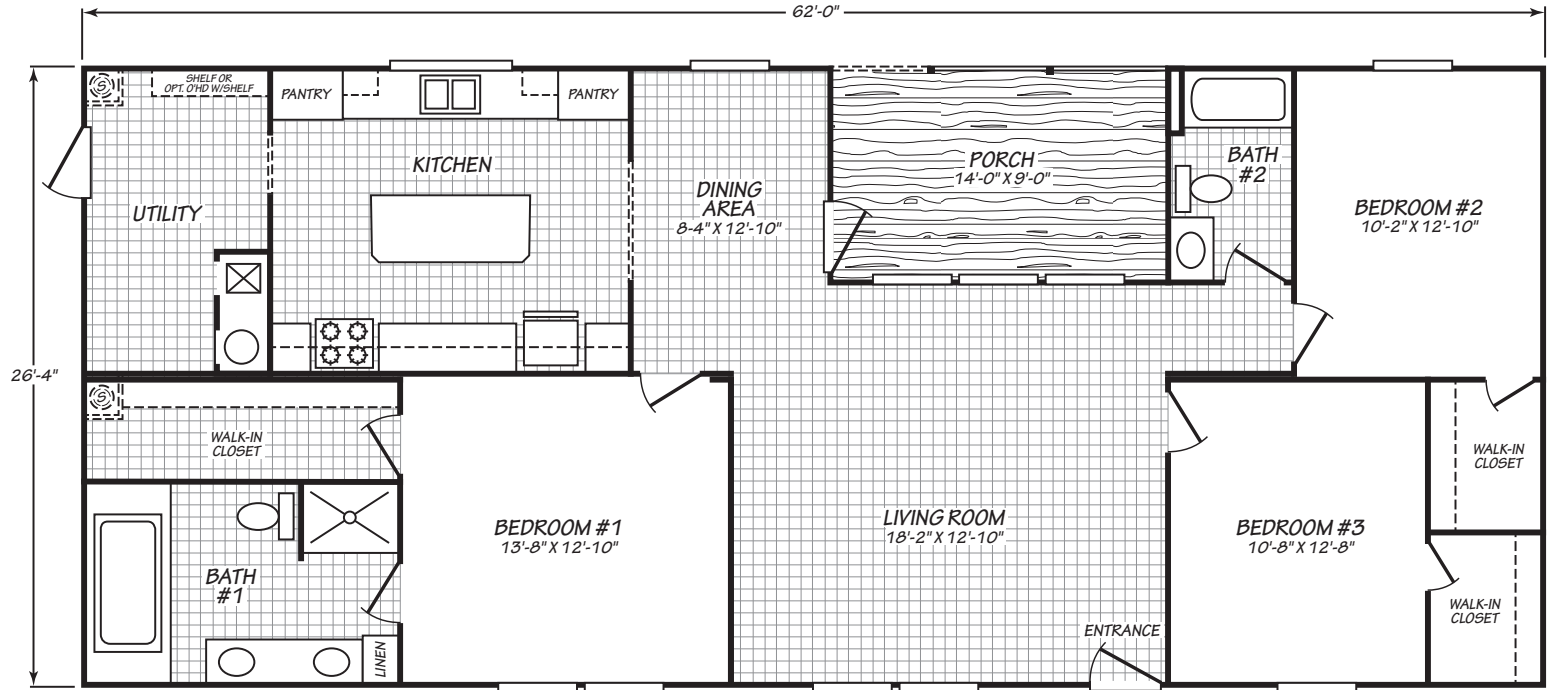

# Einsgrove

Pinnacle Series

1,506 SQ. FT. (Approximate) 3 Bedroom, 2 Bath

Last Updated: 6-29-23

OPT. 72" SHOWER

**FACTORY SELECT HOMES**  
19280 Cortez Blvd.  
Brooksville, FL 34601

**FactorySelectHomes.com | 1-800-716-6337**