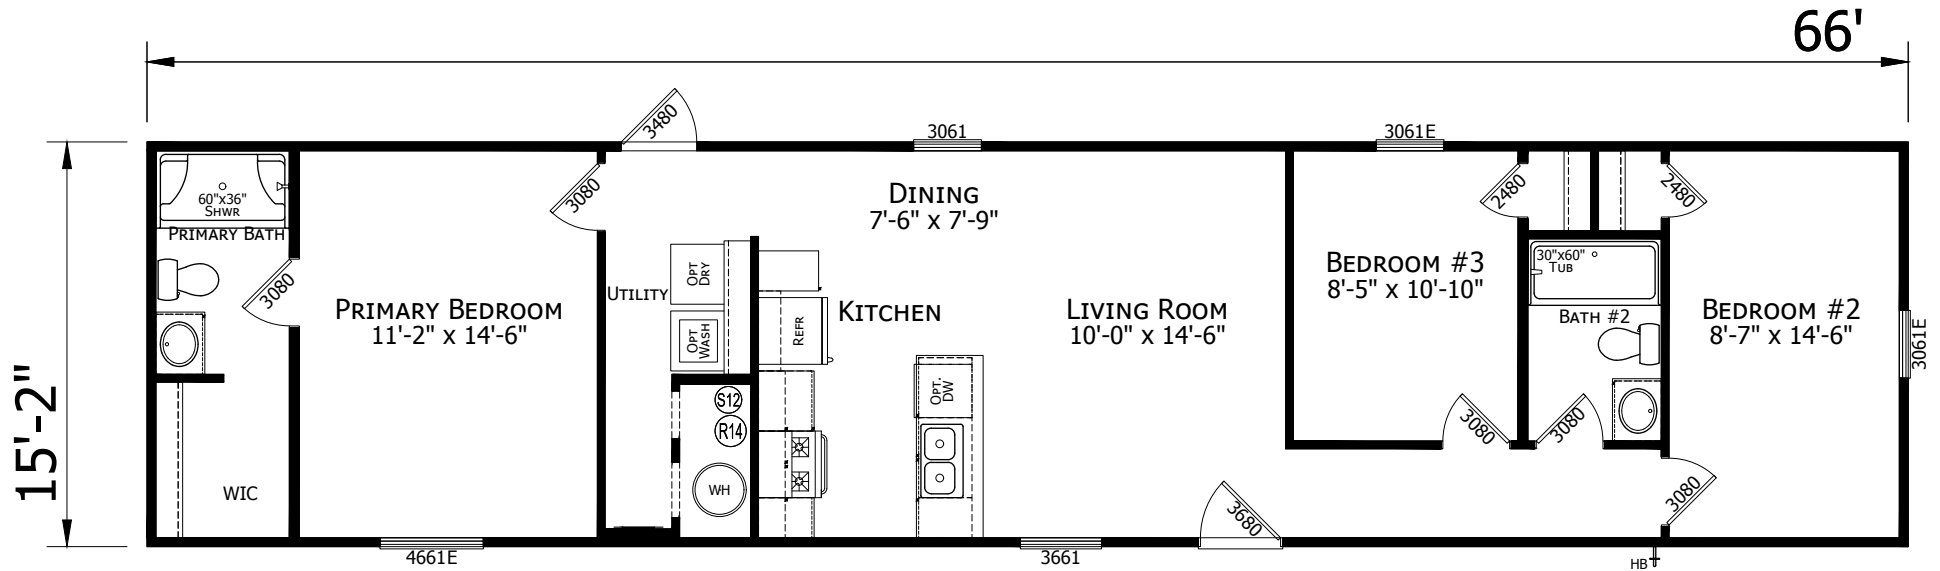

Durley

Prime Series

1,056 SQ. FT. (Approximate) 3 Bedroom, 2 Bath

Last Updated: 10-2-24

FACTORY SELECT HOMES
19280 Cortez Blvd.
Brooksville, FL 34601

FactorySelectHomes.com | 1-800-716-6337

IMPORTANT: Alta Cima Corp reserves the right to modify, cancel or substitute products or features of this event at any time without prior notice or obligation. Pictures and other promotional materials are representative and may depict or contain floor plans, square footages, elevations, options, upgrades, extra design features, decorations, floor coverings, specialty light fixtures, custom paint and wall coverings, window treatments, landscaping, sound and alarm systems, furnishings, appliances, and other designer/decorator features and amenities that are not included as part of the home and/or may not be available at all locations. Home, pricing and community information is subject to change, and homes to prior sale, at any time without notice or obligation. ©2020 Alta Cima Corp. All rights reserved.