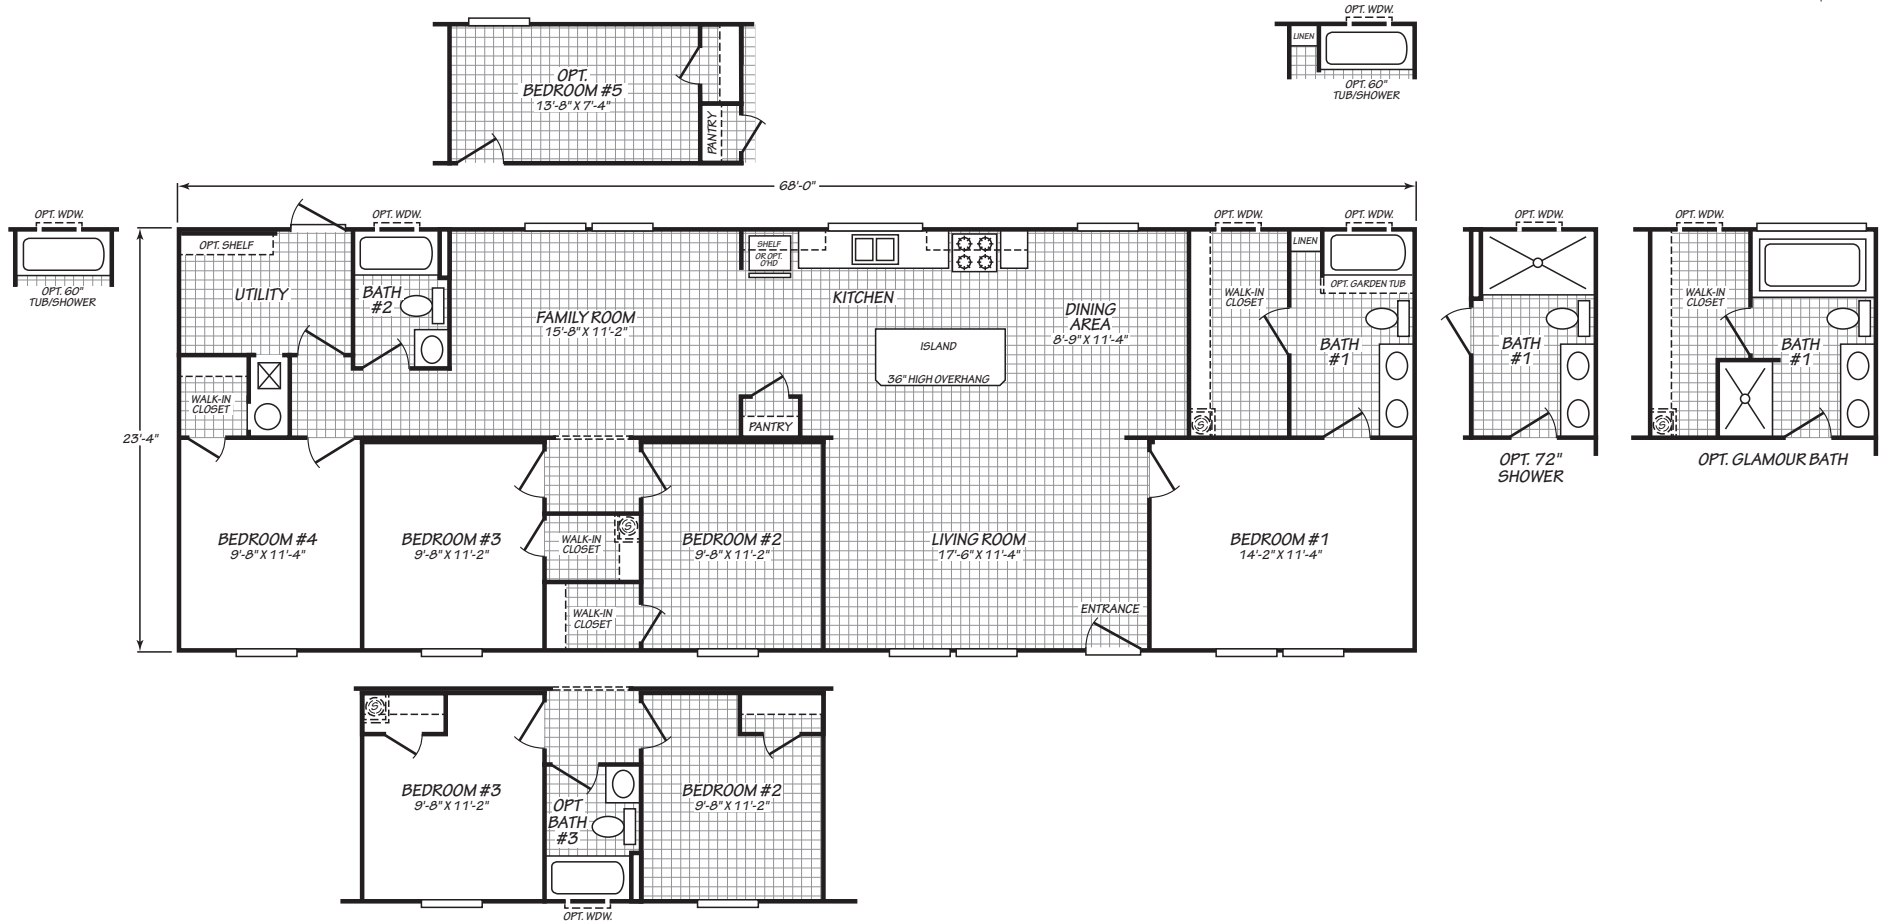

Dale

Summit Series

1,586 SQ. FT. (Approximate) 4 Bedrooms, 2 Baths

Last Updated: 9-12-22

FACTORY SELECT HOMES
 19280 Cortez Blvd.
 Brooksville, FL 34601

FactorySelectHomes.com | 1-800-716-6337

IMPORTANT: Alta Cima Corp reserves the right to modify, cancel or substitute products or features of this event at any time without prior notice or obligation. Pictures and other promotional materials are representative and may depict or contain floor plans, square footages, elevations, options, upgrades, extra design features, decorations, floor coverings, specialty light fixtures, custom paint and wall coverings, window treatments, landscaping, sound and alarm systems, furnishings, appliances, and other designer/decorator features and amenities that are not included as part of the home and/or may not be available at all locations. Home, pricing and community information is subject to change, and homes to prior sale, at any time without notice or obligation. ©2020 Alta Cima Corp. All rights reserved.