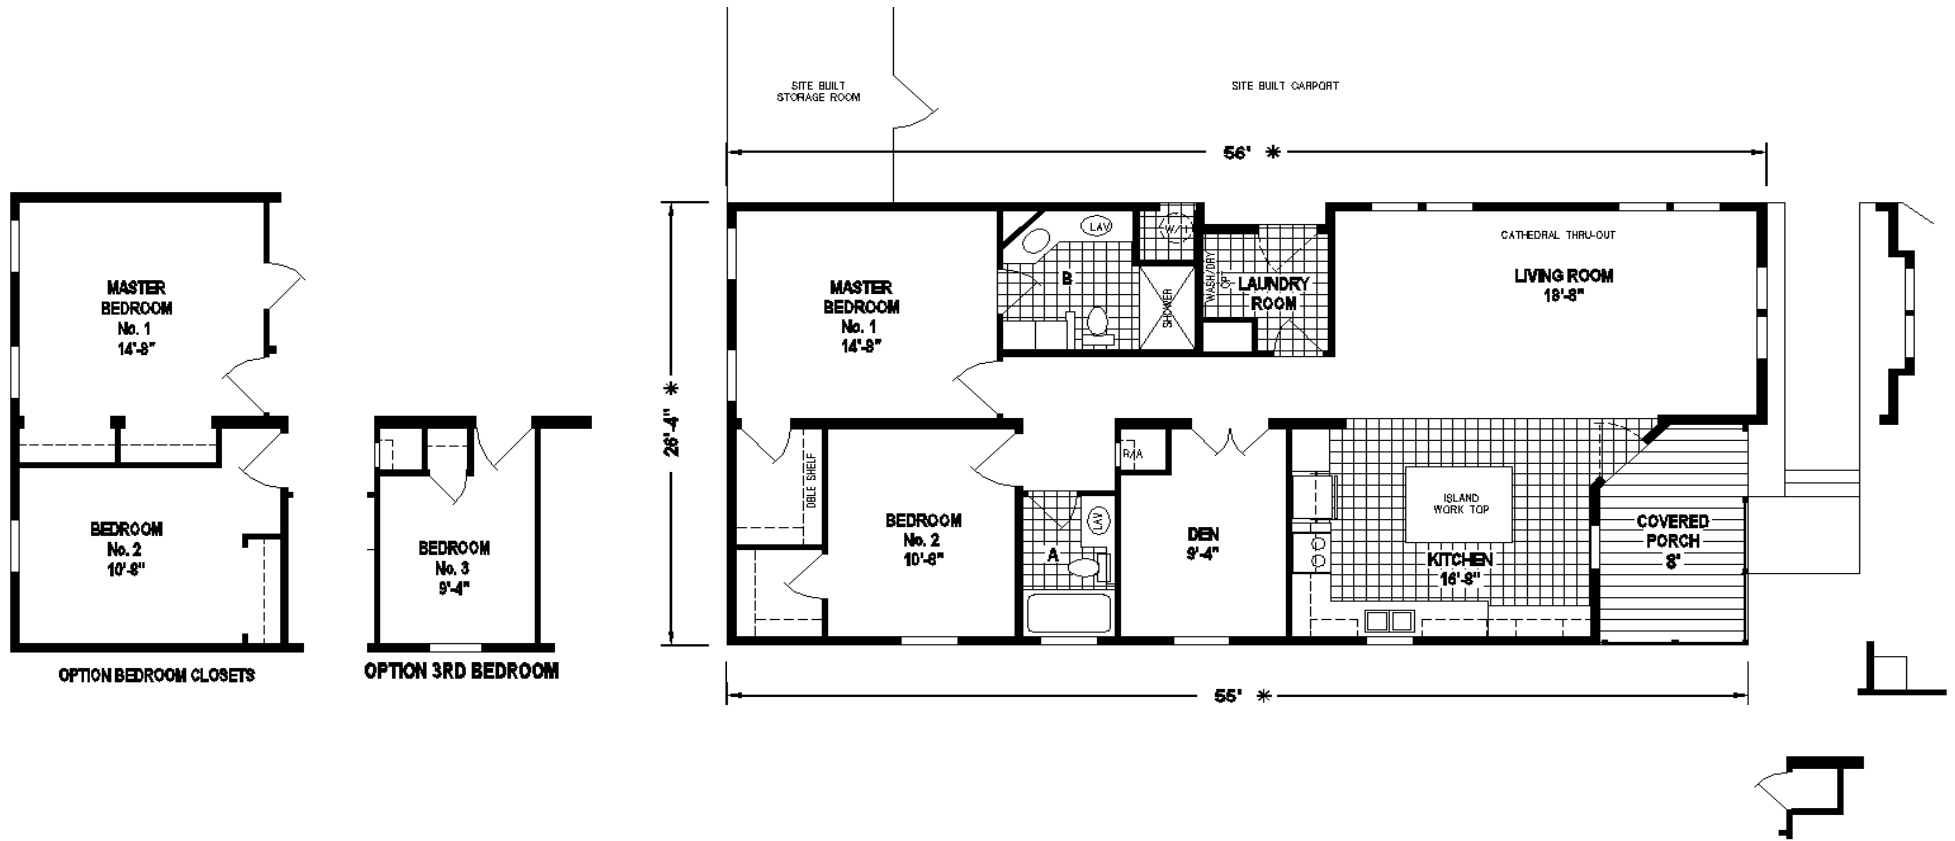

# Clarkson

Silver Springs Limited Series

**SKYLINE**

# FactorySelectHomes

2 Bedrooms, 2 Baths  
Approx. 1,365 Sq. Ft.

Last Updated: 5-24-19

**FactorySelectHomes**  
 19280 Cortez Blvd.  
 Brooksville, FL 34601  
 1-800-716-6337  
 www.FactorySelectHomes.com  
 For Detailed Directions See Map On Our Website