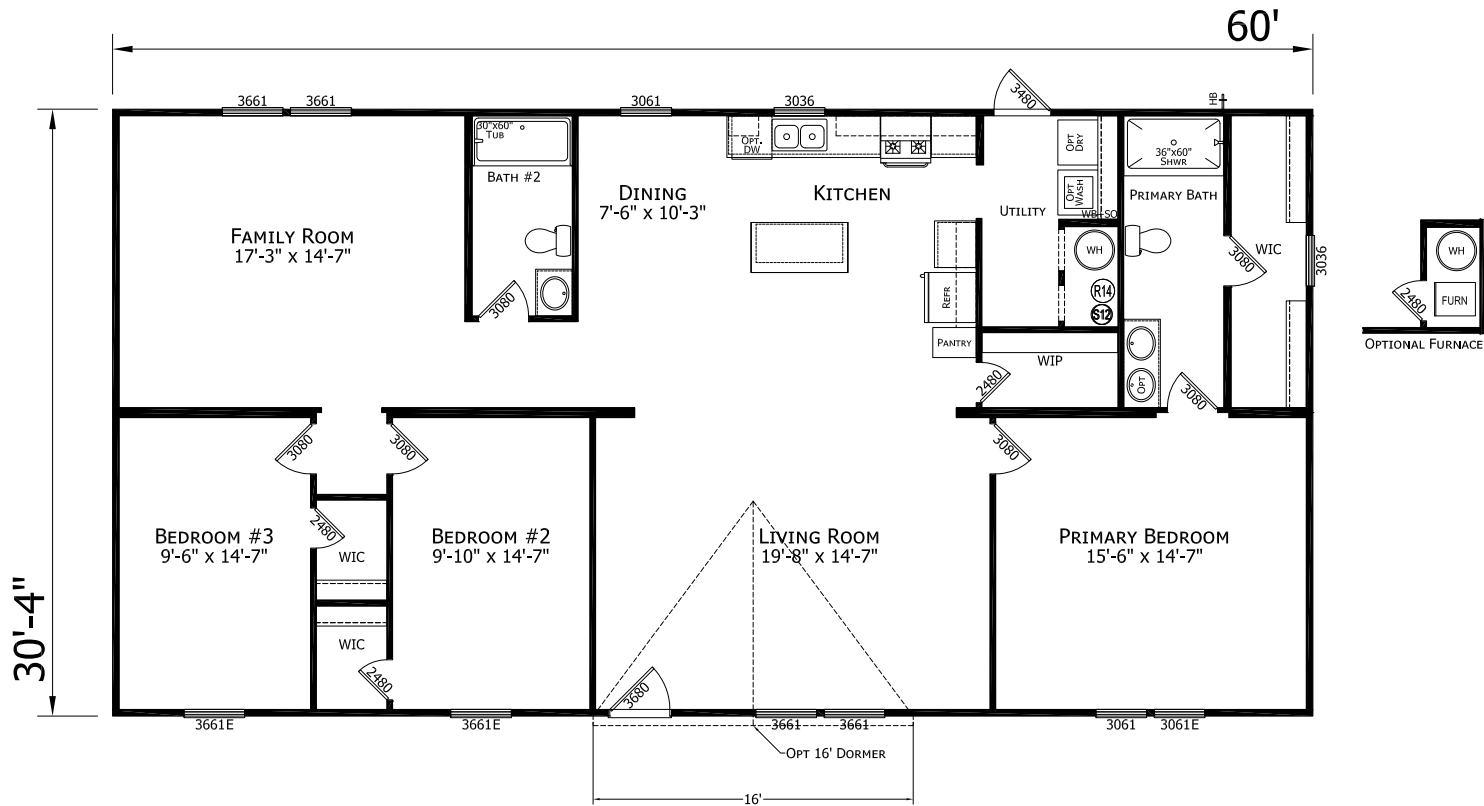

# Clairmont

Prime Series

1820 SQ. FT. (Approximate) 3 Bedroom, 2 Bath

Last Updated: 10-3-24

**FACTORY SELECT HOMES**  
 19280 Cortez Blvd.  
 Brooksville, FL 34601

**FactorySelectHomes.com | 1-800-716-6337**