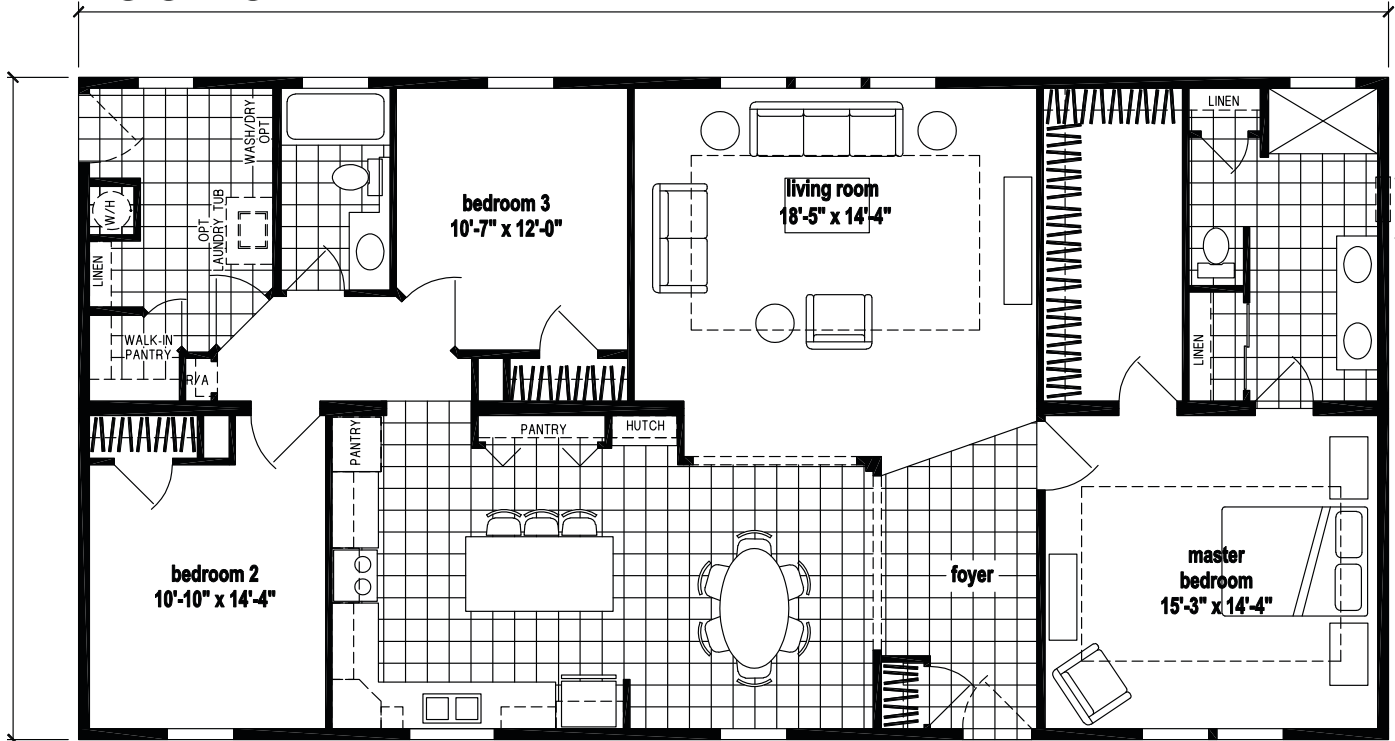

Cartwrite

Silver Springs Limited Series

1,833 SQ. FT. (Approximate) 3 Bedrooms, 2 Baths

Last Updated: 12-1-22

60'-0"

FACTORY SELECT HOMES
19280 Cortez Blvd.
Brooksville, FL 34601

FactorySelectHomes.com | 1-800-716-6337

IMPORTANT: Alta Cima Corp reserves the right to modify, cancel or substitute products or features of this event at any time without prior notice or obligation. Pictures and other promotional materials are representative and may depict or contain floor plans, square footages, elevations, options, upgrades, extra design features, decorations, floor coverings, specialty light fixtures, custom paint and wall coverings, window treatments, landscaping, sound and alarm systems, furnishings, appliances, and other designer/decorator features and amenities that are not included as part of the home and/or may not be available at all locations. Home, pricing and community information is subject to change, and homes to prior sale, at any time without notice or obligation. ©2020 Alta Cima Corp. All rights reserved.

MANUFACTURED BY:

I authorize Factory Select Homes to build my house, per this plan.

X _____

Customer Signature/Date