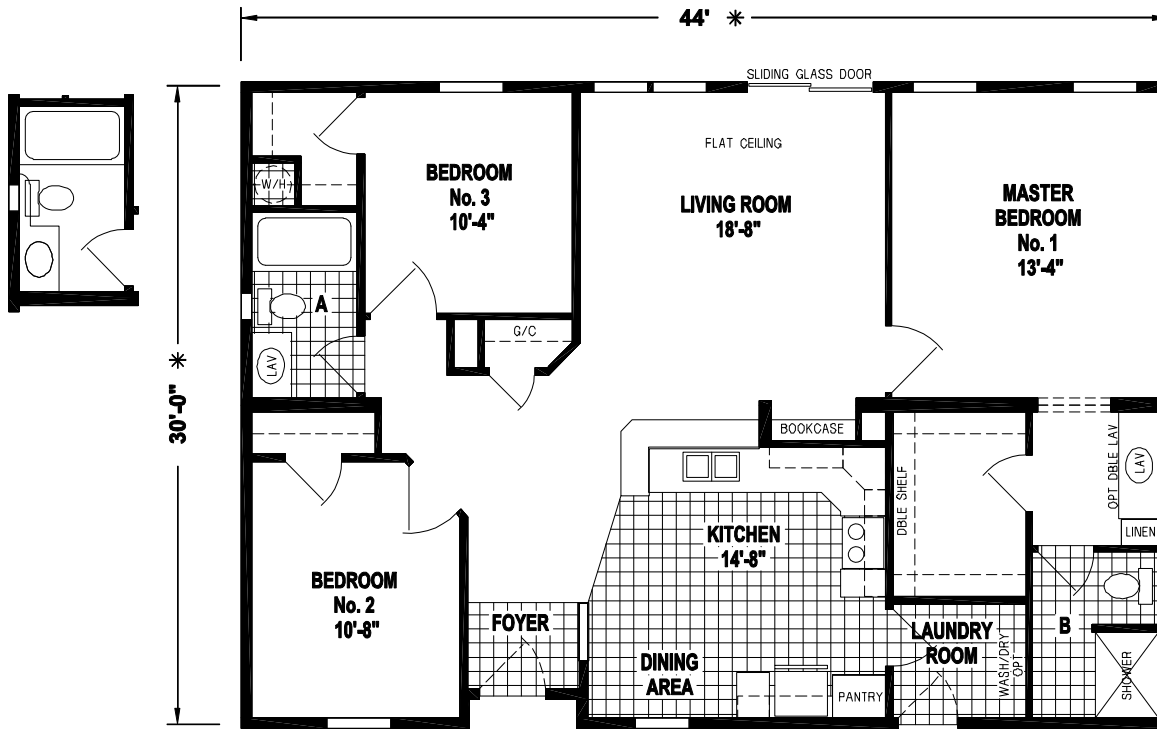

Caretta

Silver Springs Limited Series

SKYLINE

FactorySelectHomes

3 Bedrooms, 2 Baths
Approx. 1,335 Sq. Ft.

Last Updated: 3-8-19

FactorySelectHomes

19280 Cortez Blvd.
 Brooksville, FL 34601
 1-800-716-6337