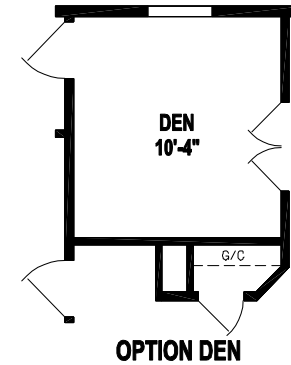

Caretta

Silver Springs Limited Series

SKYLINE

FactorySelectHomes

3 Bedrooms, 2 Baths
Approx. 1,335 Sq. Ft.

Last Updated: 3-8-19

FactorySelectHomes

19280 Cortez Blvd.
 Brooksville, FL 34601
 1-800-716-6337