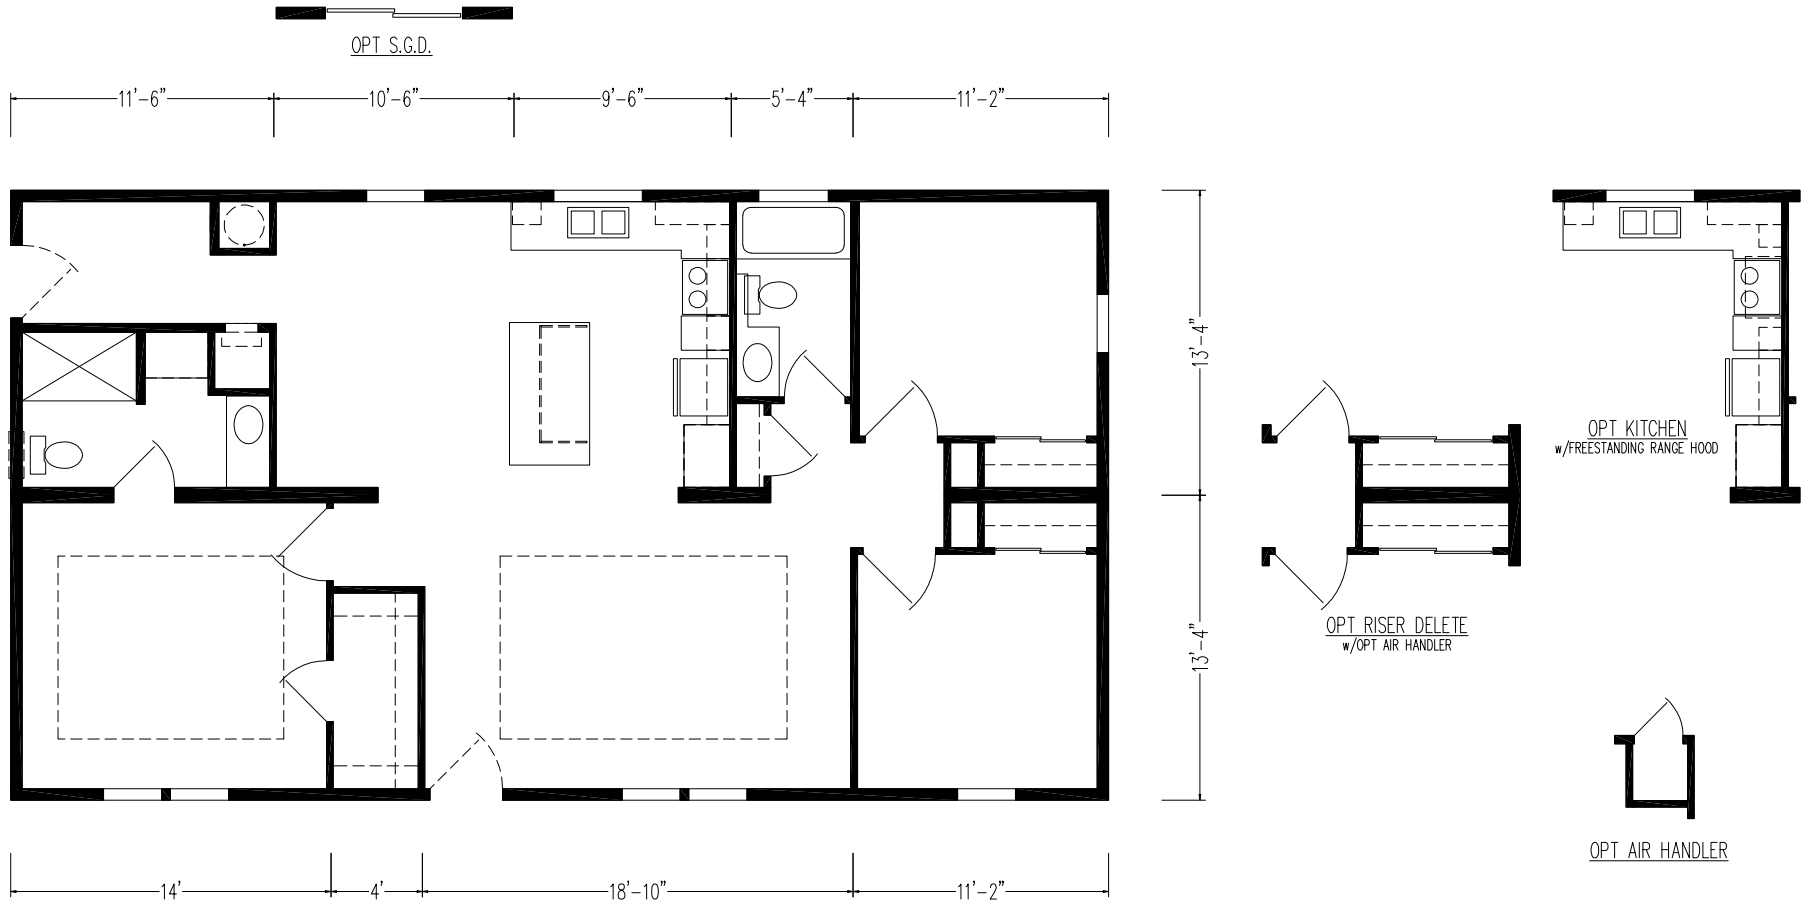

Cameron

Silver Springs Limited Series

1344 SQ. FT. (Approximate) 3 Bedrooms, 2 Baths

Last Updated: 10-31-24

FACTORY SELECT HOMES
19280 Cortez Blvd.
Brooksville, FL 34601

FactorySelectHomes.com | 1-800-716-6337