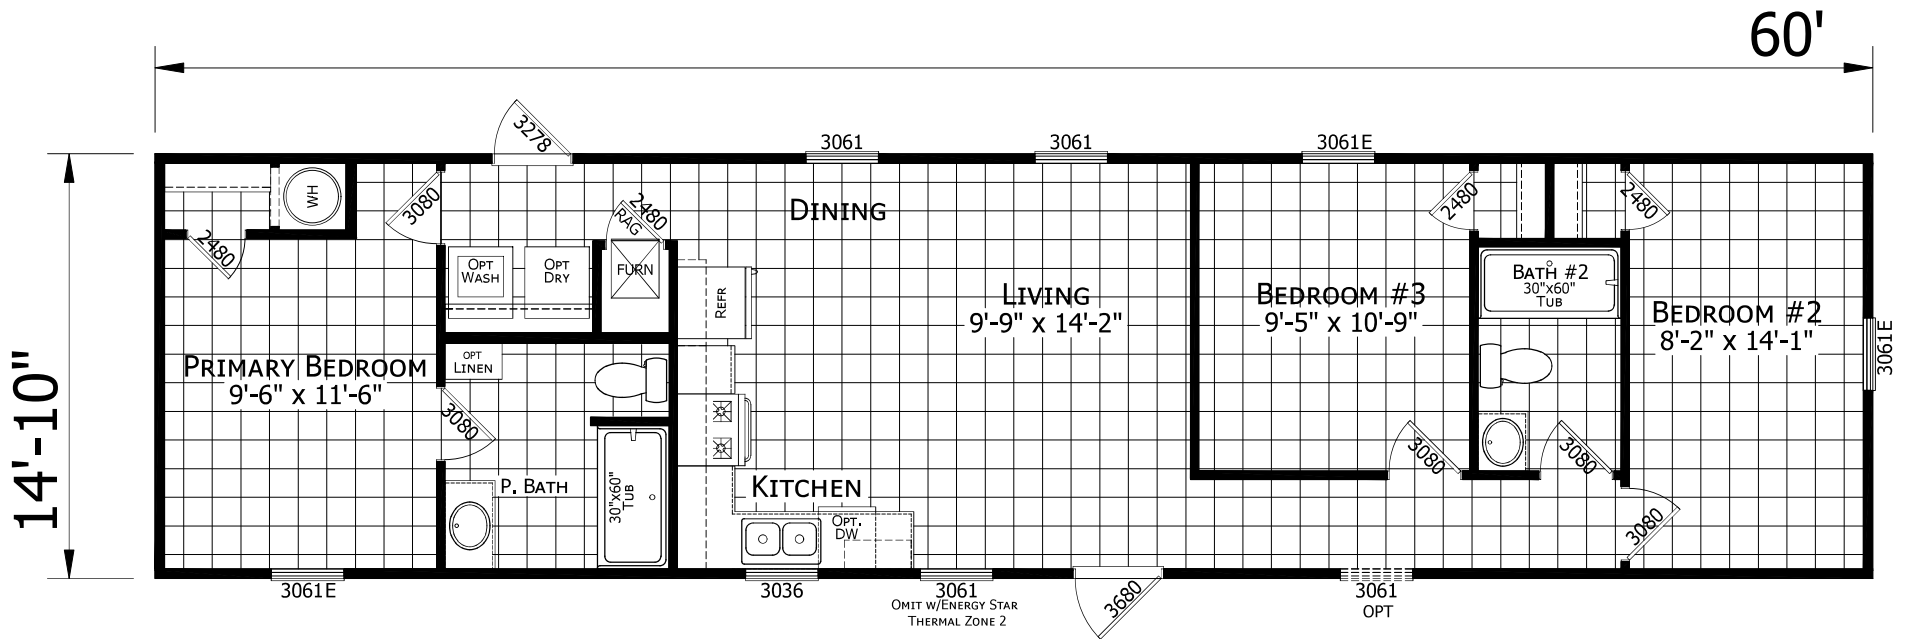

Burke

Home Run Series

890 SQ. FT. (Approximate) 3 Bedroom, 2 Bath

Last Updated: 9-23-24

FACTORY SELECT HOMES
19280 Cortez Blvd.
Brooksville, FL 34601

FactorySelectHomes.com | 1-800-716-6337

IMPORTANT: Alta Cima Corp reserves the right to modify, cancel or substitute products or features of this event at any time without prior notice or obligation. Pictures and other promotional materials are representative and may depict or contain floor plans, square footages, elevations, options, upgrades, extra design features, decorations, floor coverings, specialty light fixtures, custom paint and wall coverings, window treatments, landscaping, sound and alarm systems, furnishings, appliances, and other designer/decorator features and amenities that are not included as part of the home and/or may not be available at all locations. Home, pricing and community information is subject to change, and homes to prior sale, at any time without notice or obligation. ©2020 Alta Cima Corp. All rights reserved.