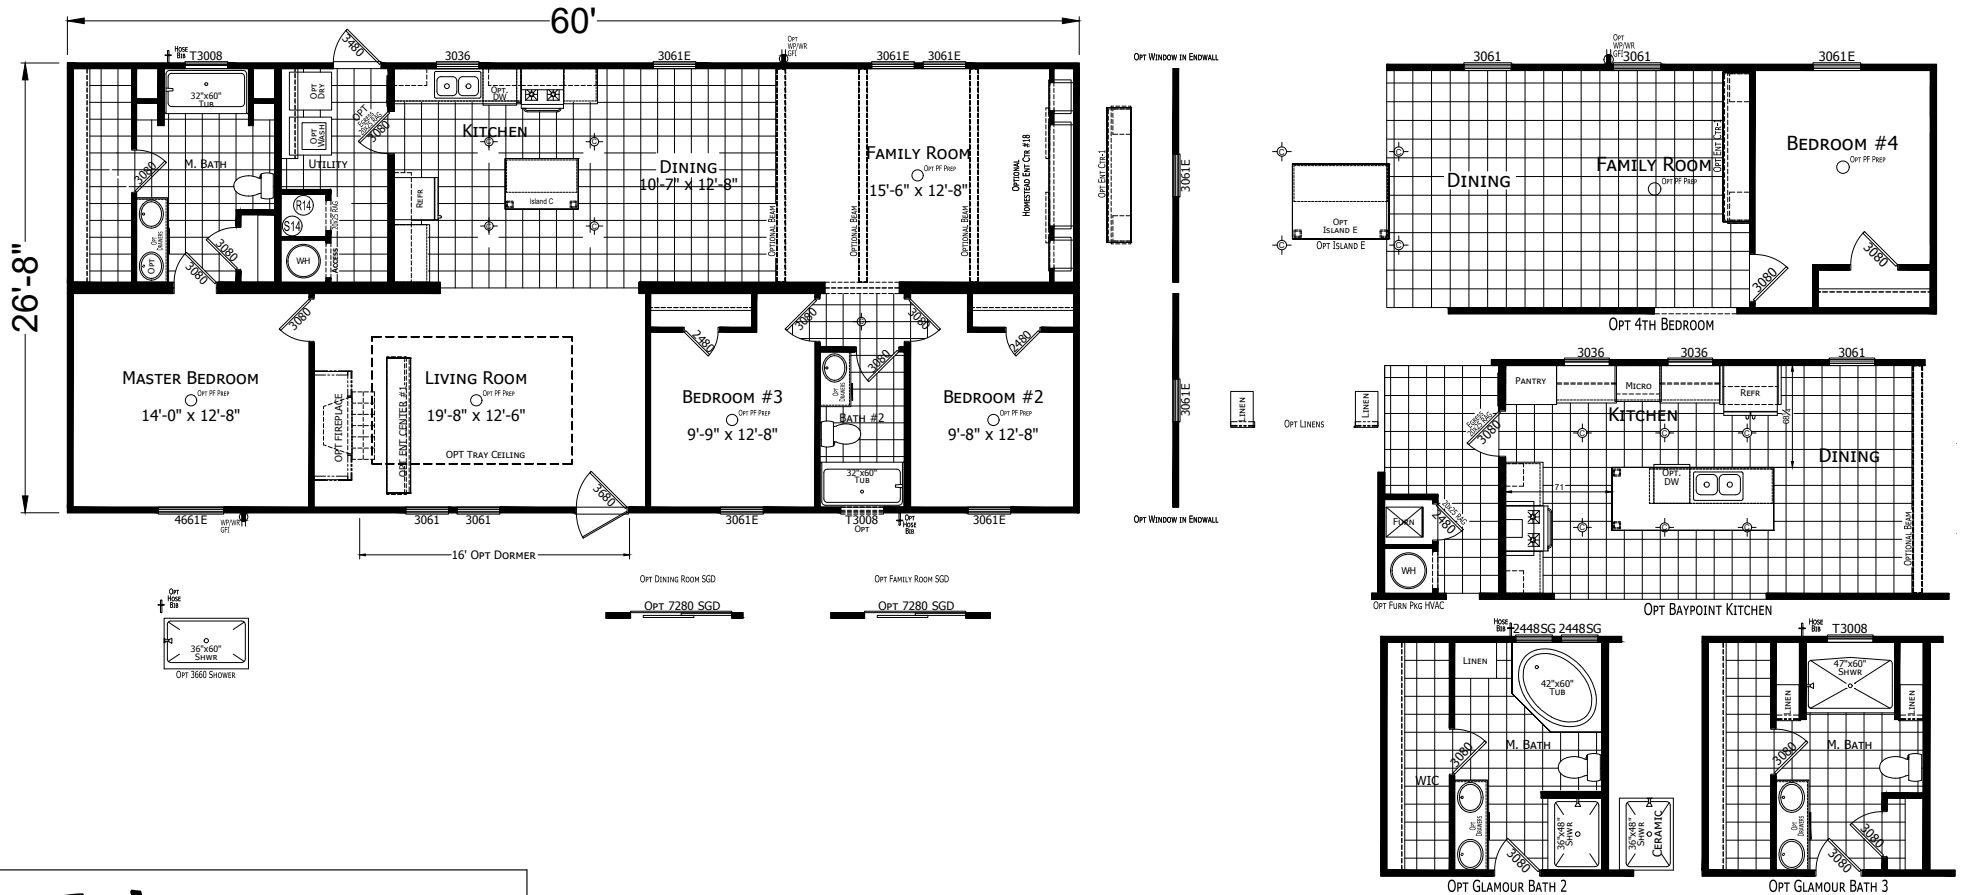

Bronson

Trinity Series

1,600 SQ. FT. (Approximate) 3 Bedroom, 2 Bath

Last Updated: 12-17-24

FACTORY SELECT HOMES
19280 Cortez Blvd.
Brooksville, FL 34601

FactorySelectHomes.com | 1-800-716-6337

IMPORTANT: Alta Cima Corp reserves the right to modify, cancel or substitute products or features of this event at any time without prior notice or obligation. Pictures and other promotional materials are representative and may depict or contain floor plans, square footages, elevations, options, upgrades, extra design features, decorations, floor coverings, specialty light fixtures, custom paint and wall coverings, window treatments, landscaping, sound and alarm systems, furnishings, appliances, and other designer/decorator features and amenities that are not included as part of the home and/or may not be available at all locations. Home, pricing and community information is subject to change, and homes to prior sale, at any time without notice or obligation. ©2020 Alta Cima Corp. All rights reserved.