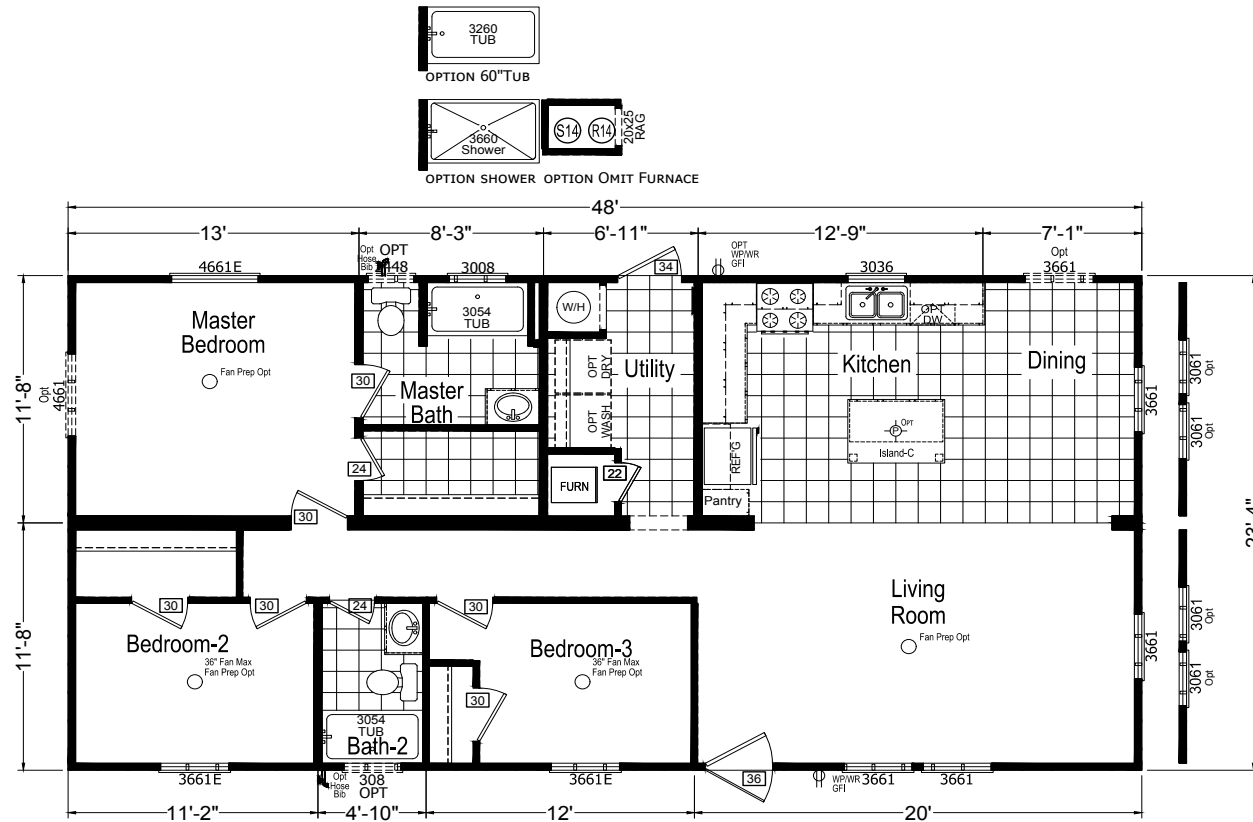

Branford

Trinity Series

FactorySelectHomes

3 Bedrooms, 2 Baths
Approx. 1,120 Sq. Ft.

Last Updated: 5-15-19

FactorySelectHomes

19280 Cortez Blvd.
Brooksville, FL 34601
1-800-716-6337

www.FactorySelectHomes.com

For Detailed Directions See Map On Our Website

16' - Dormer Option

I authorize Factory Expo Home Centers to build my house, per this plan.

X _____

Customer Signature/Date

Important: Due to our policy of constant improvement, all information in our brochures may vary from actual home. The right is reserved to make changes at any time, without notice or obligation, in colors, materials, specifications, processes, and models. All dimensions and square footage calculations are nominal and approximate figures. Please check with your sales person for specific and current information.