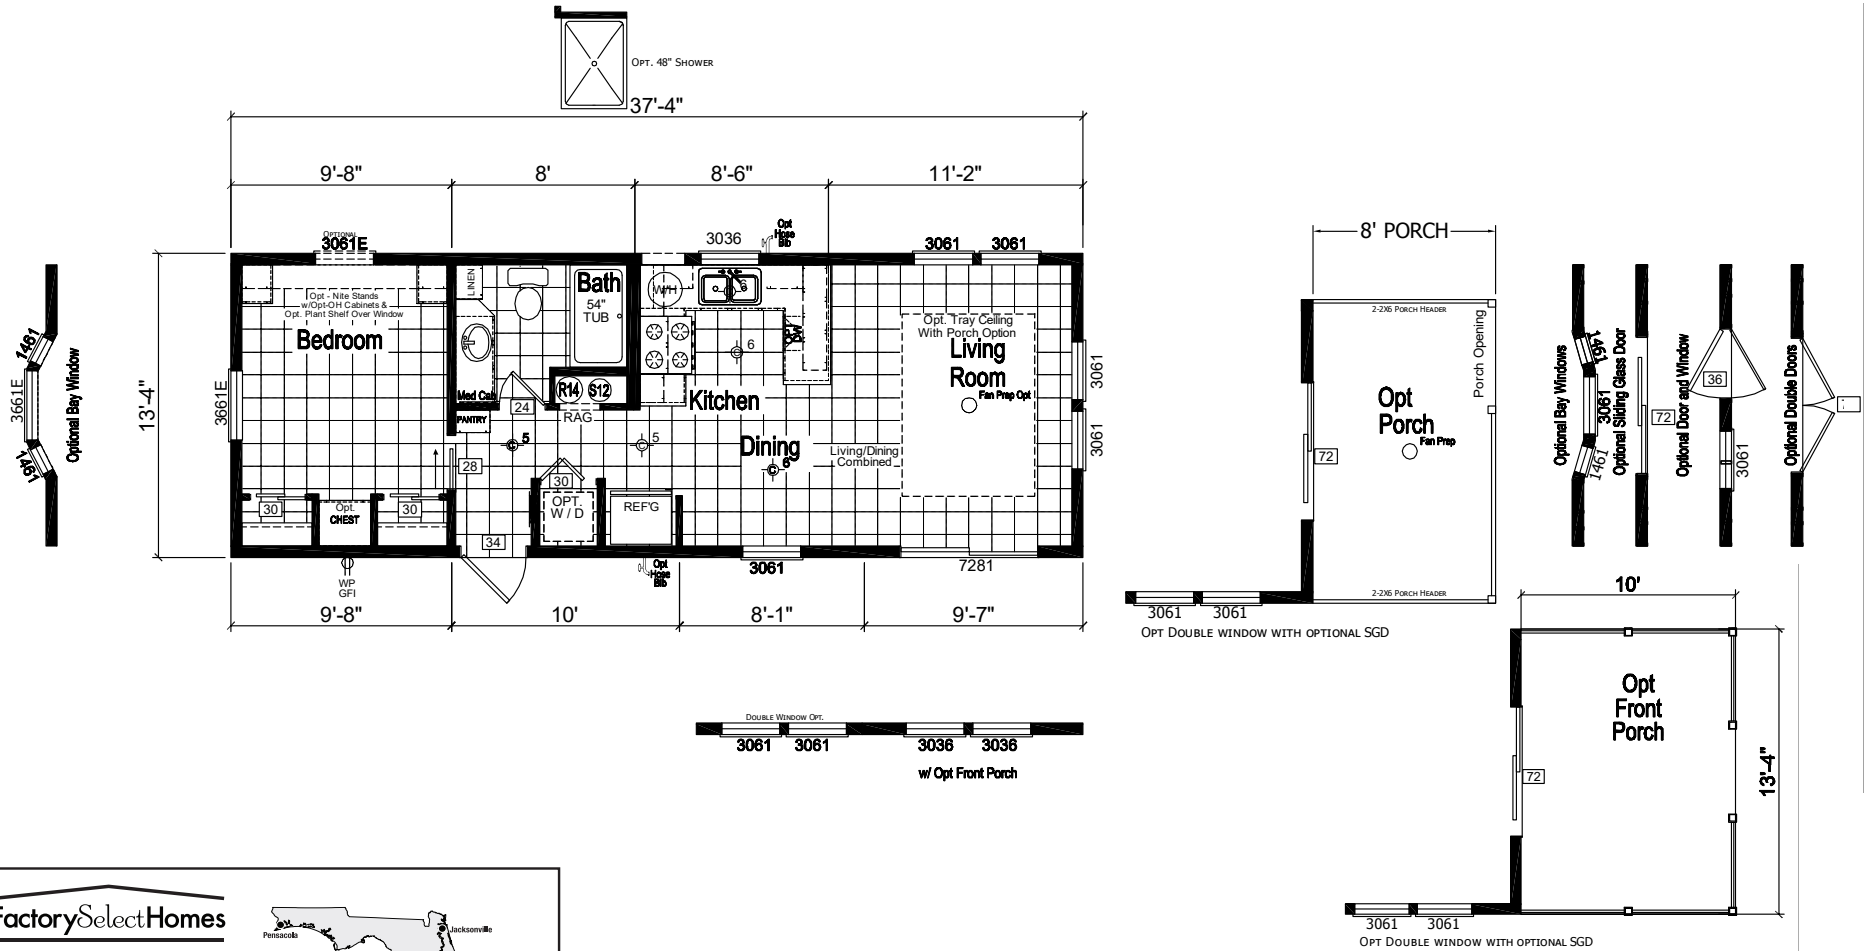

Barnett

Grand Park Series (HUD Code Park Model)

FactorySelectHomes

1 Bedroom, 1 Bath
Approx. 498 Sq. Ft.

Last Updated: 5-16-19

FactorySelectHomes

19280 Cortez Blvd.
Brooksville, FL 34601
1-800-716-6337

www.FactorySelectHomes.com

For Detailed Directions See Map On Our Website

I authorize Factory Expo Home Centers to build my house, per this plan.

X _____

Customer Signature/Date

Important: Due to our policy of constant improvement, all information in our brochures may vary from actual home. The right is reserved to make changes at any time, without notice or obligation, in colors, materials, specifications, processes, and models. All dimensions and square footage calculations are nominal and approximate figures. Please check with your sales person for specific and current information.