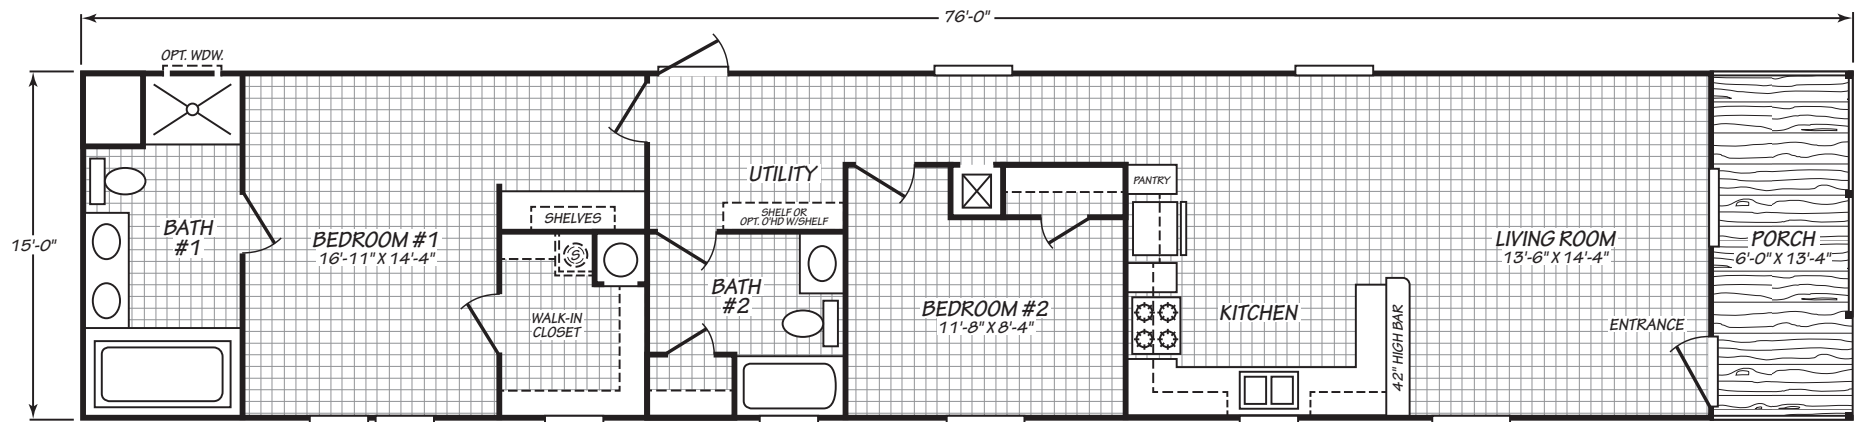

Arabela

Pinnacle Series

1,140 SQ. FT. (Approximate) 2 Bedroom, 2 Bath

Last Updated: 6-29-23

FACTORY SELECT HOMES
19280 Cortez Blvd.
Brooksville, FL 34601

FactorySelectHomes.com | 1-800-716-6337

IMPORTANT: Alta Cima Corp reserves the right to modify, cancel or substitute products or features of this event at any time without prior notice or obligation. Pictures and other promotional materials are representative and may depict or contain floor plans, square footages, elevations, options, upgrades, extra design features, decorations, floor coverings, specialty light fixtures, custom paint and wall coverings, window treatments, landscaping, sound and alarm systems, furnishings, appliances, and other designer/decorator features and amenities that are not included as part of the home and/or may not be available at all locations. Home, pricing and community information is subject to change, and homes to prior sale, at any time without notice or obligation. ©2020 Alta Cima Corp. All rights reserved.