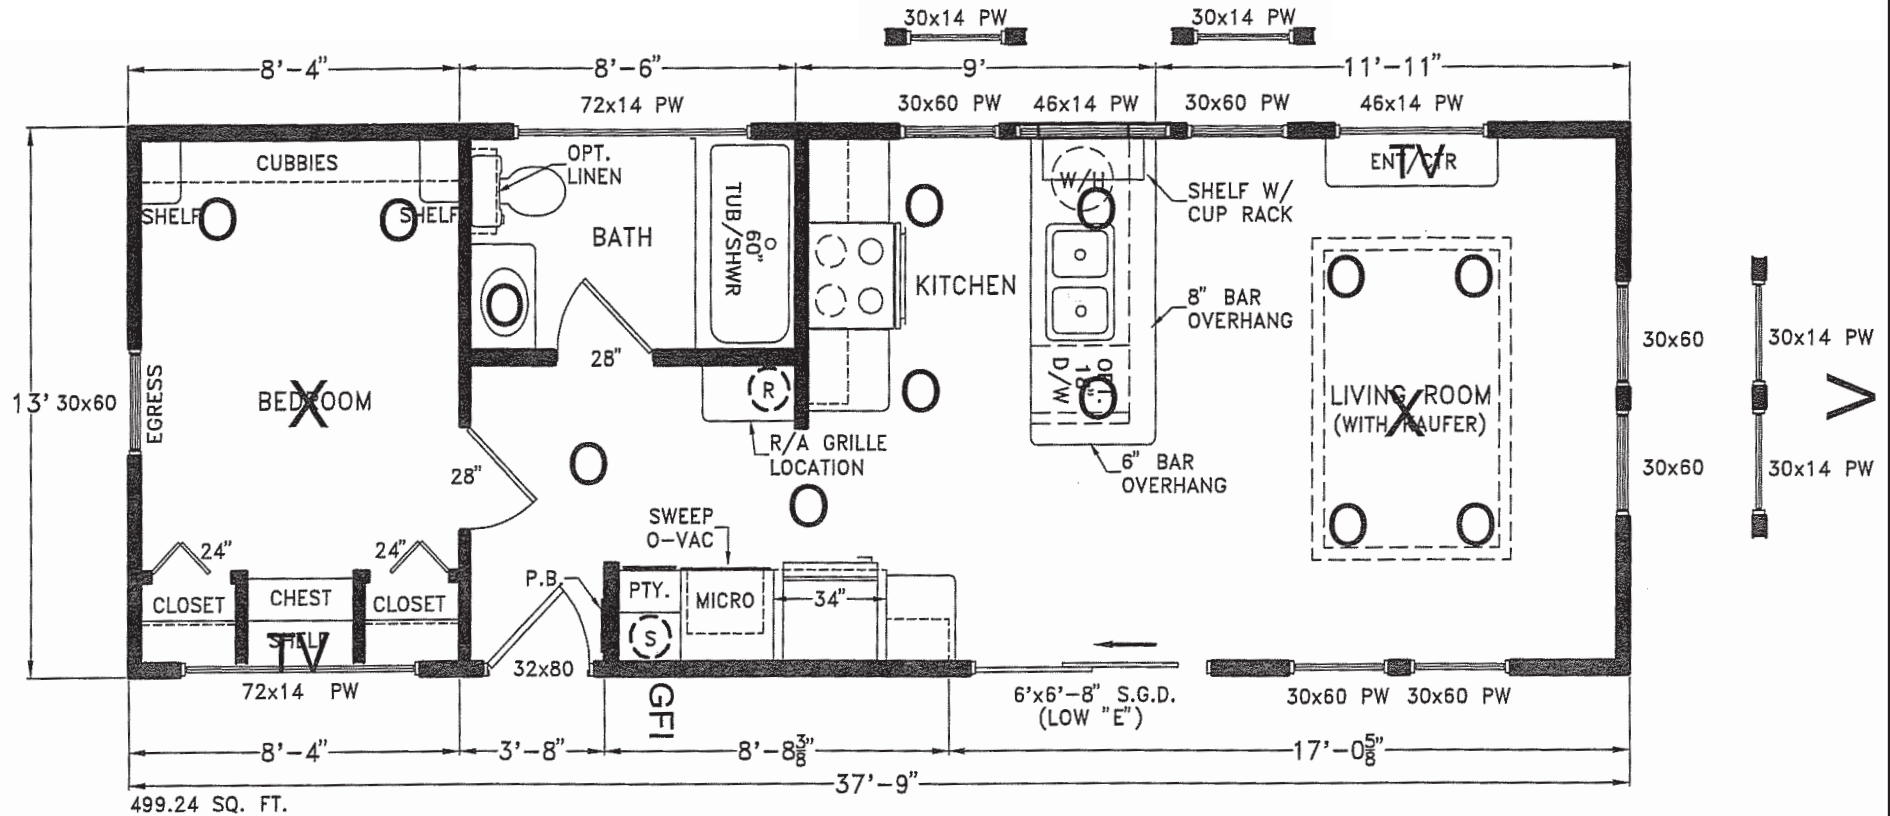

# FactorySelectHomes

1 Bedroom, 1 Bath  
Approx. 499 Sq. Ft.

Last Updated: 2-13-19

FactorySelectHomes

19280 Cortez Blvd.  
Brooksville, FL 34601  
1-800-716-6337

www.FactorySelectHomes.com

For Detailed Directions See Map On Our Website