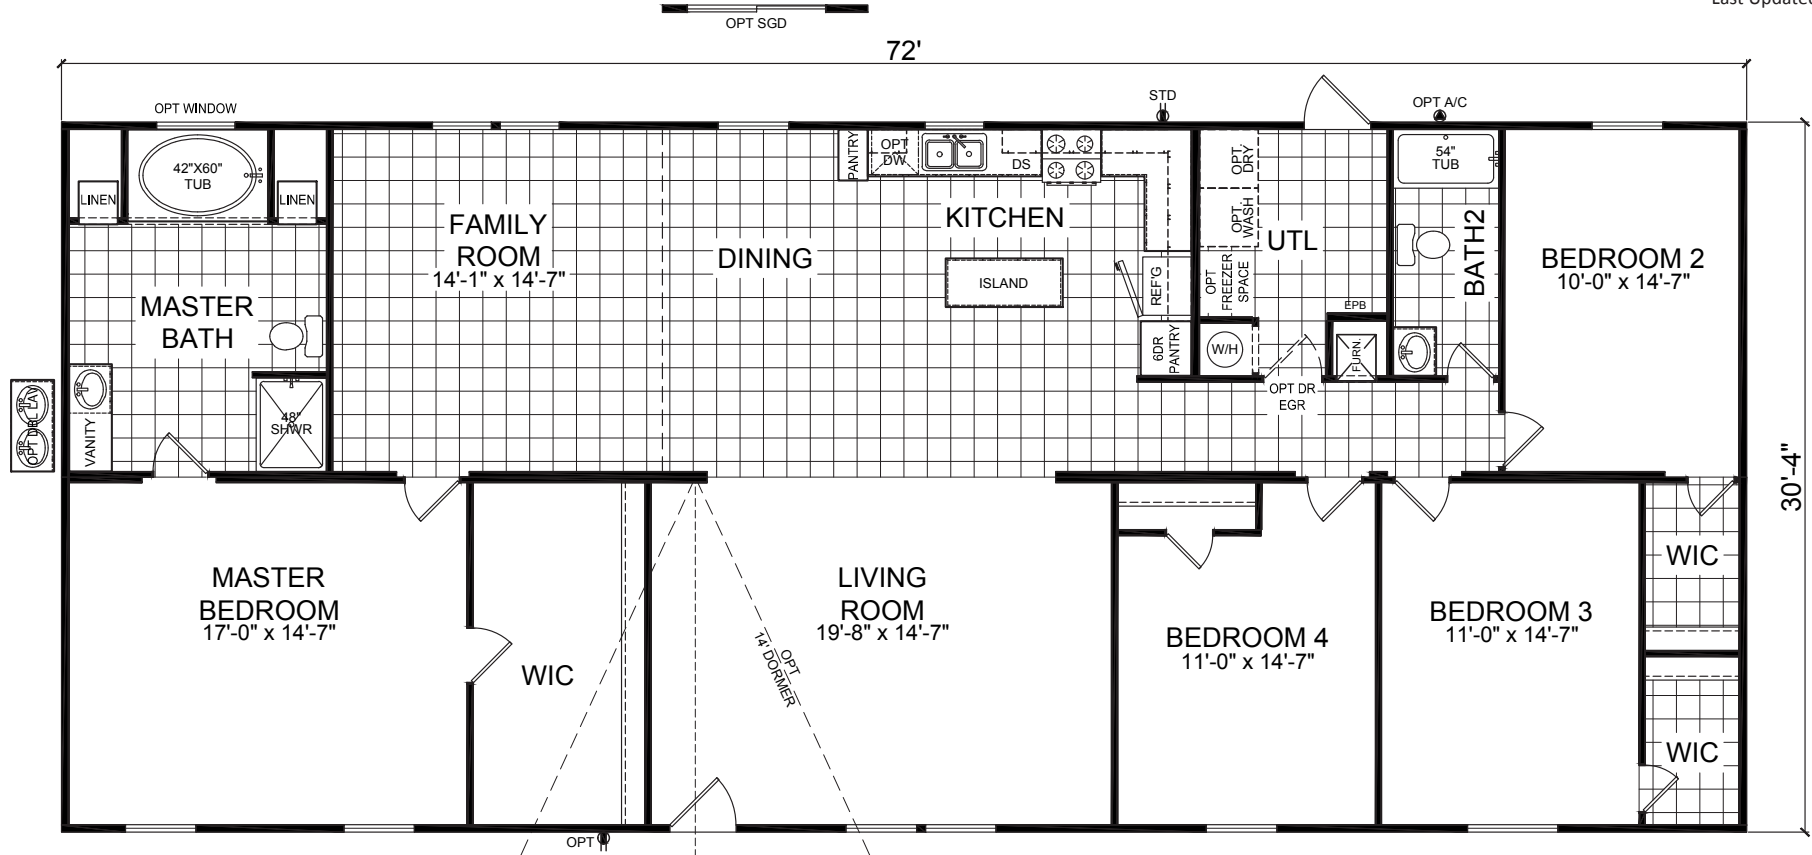

# Zapata

Redman Classic Series, Multi-Section

# Factory Expo

"Factory Direct Pricing" HOME CENTERS

4 Bedroom, 2 Bath  
Approx. 2,184 Sq. Ft.

Last Updated: 10-11-17

501A S. Burleson Blvd.,  
Burleson, TX 76028

I authorize Factory Expo to build my house, per this plan.  
X \_\_\_\_\_  
Customer Signature/Date