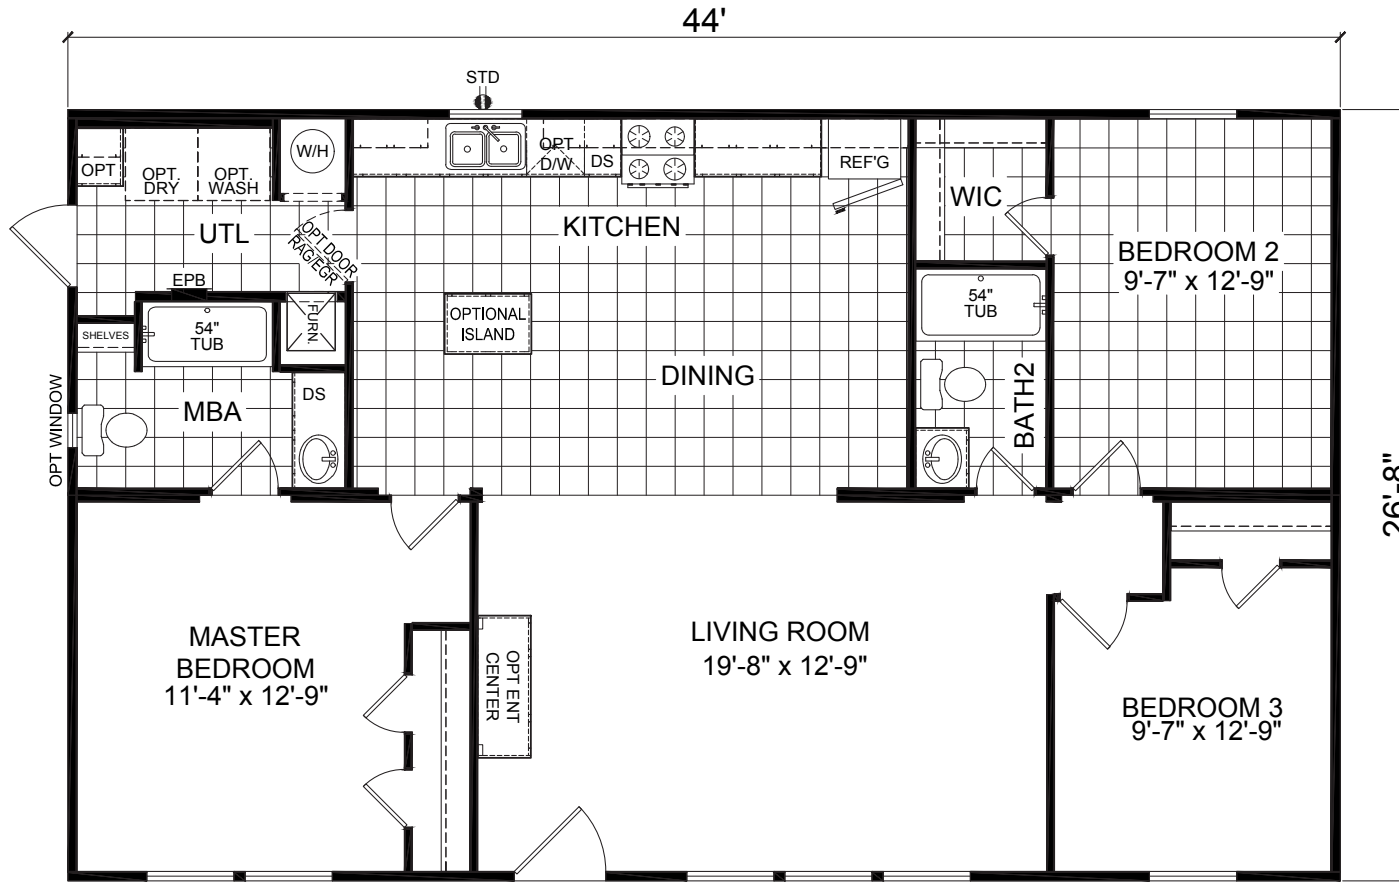

Wharton

Redman Classic Series, Multi-Section

3 Bedroom, 2 Bath
Approx. 1,173 Sq. Ft.

Last Updated: 10-3-17

501A S. Burleson Blvd.,
Burleson, TX 76028

I authorize Factory Expo to build my house, per this plan.