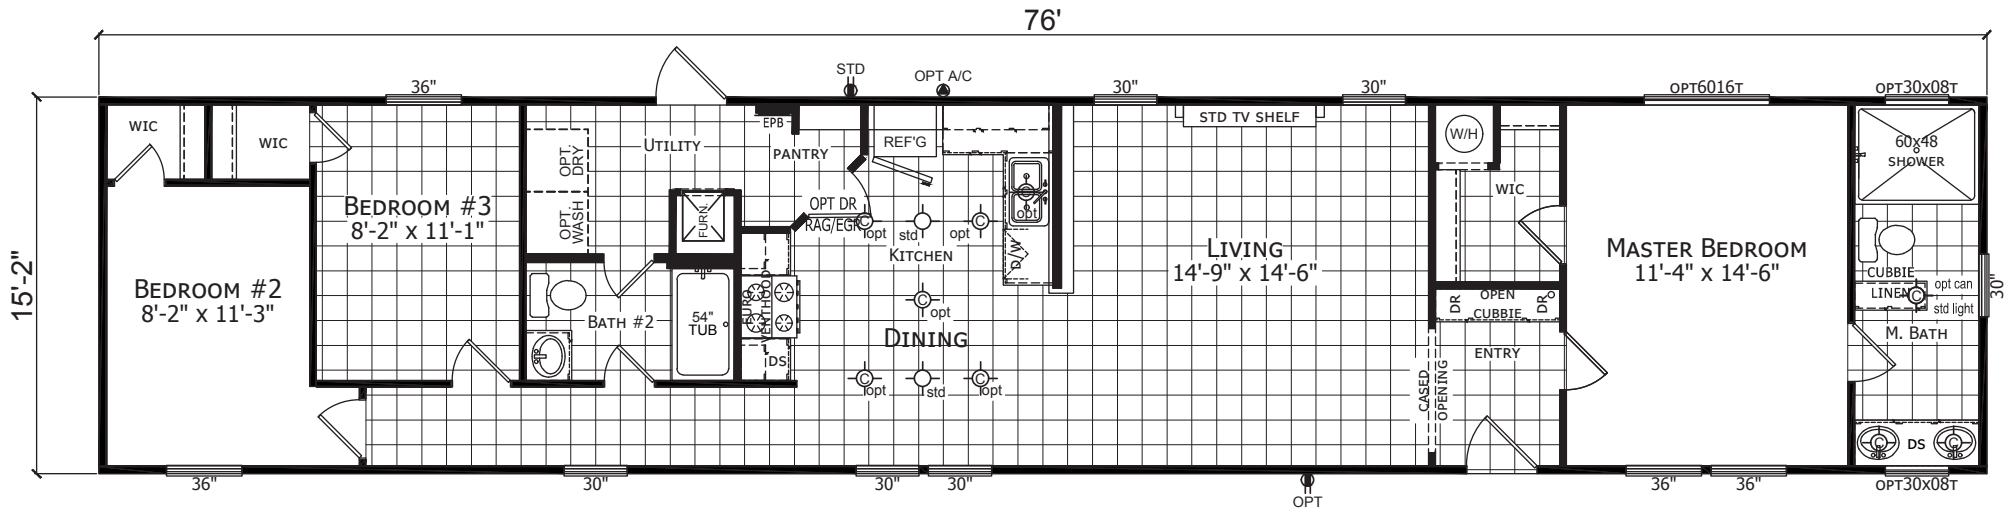

# Warren

Champion Select Series

3 Bedroom, 2 Bath  
Approx. 1,152 Sq. Ft.

Last Updated: 4-23-18

501A S. Burleson Blvd.,  
Burleson, TX 76028

I authorize Factory Expo to build my house, per this plan.

X \_\_\_\_\_