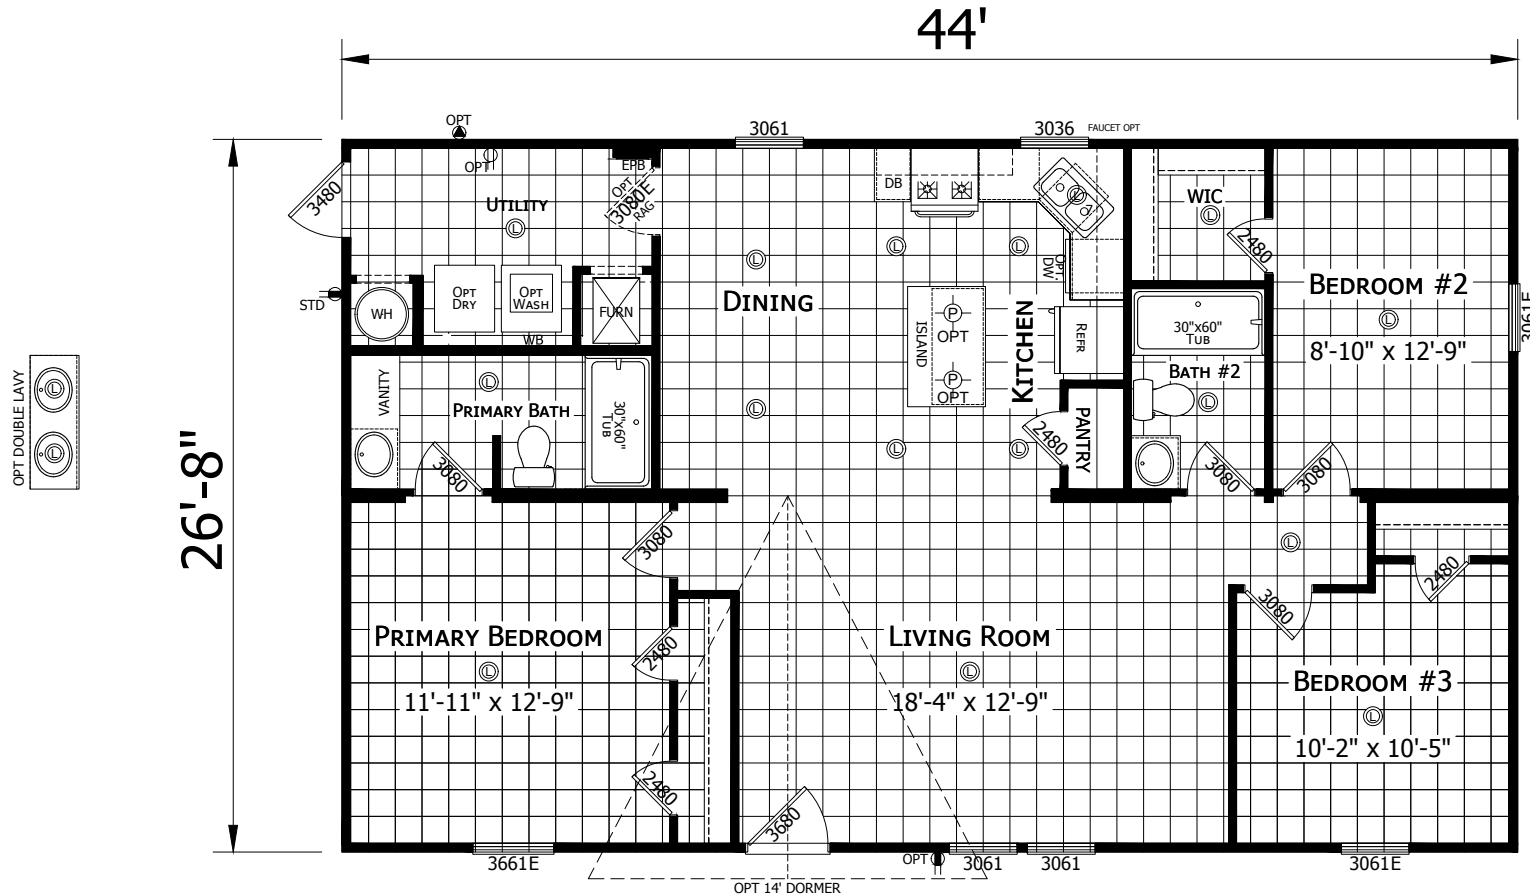

Walston

Redman Classic Series - Multi Section

1,173 SQ. FT. (Approximate) 3 Bedroom, 2 Bath

Last Updated: 7-17-24

CHAMPION HOMES CENTER
501A S. Burlison Blvd.
Burlison, TX 76028

FactoryDirectTexas.com | 1-800-965-3721