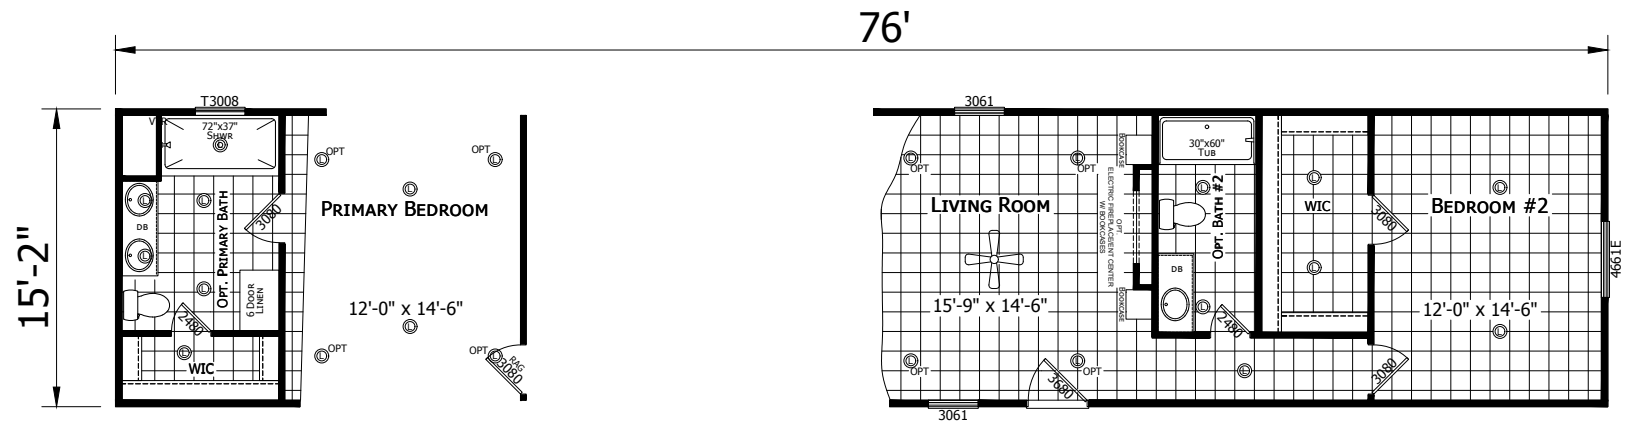

# Tourney

Embark Series

1,153 SQ. FT. (Approximate) 3 Bedroom, 2 Bath

Last Updated: 4-11-24

**CHAMPION HOMES CENTER**  
501A S. Burleson Blvd.  
Burleson, TX 76028

**FactoryDirectTexas.com | 1-800-965-3721**