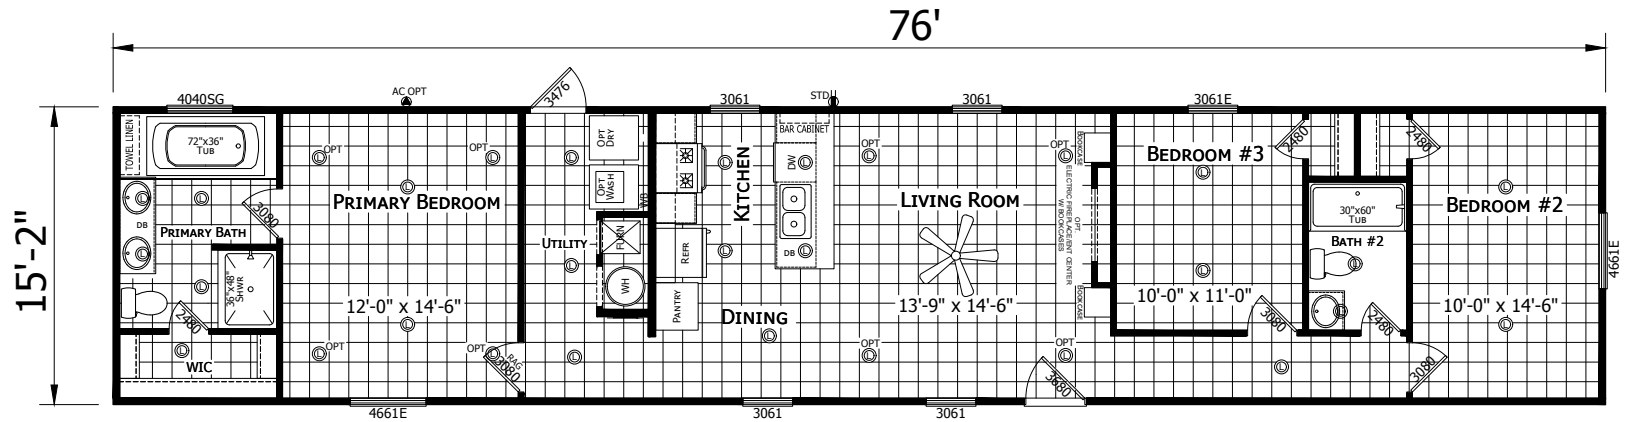

# Tourney

Embark Series

1,153 SQ. FT. (Approximate) 3 Bedroom, 2 Bath

Last Updated: 4-11-24

**CHAMPION HOMES CENTER**  
501A S. Burleson Blvd.  
Burleson, TX 76028

**FactoryDirectTexas.com | 1-800-965-3721**