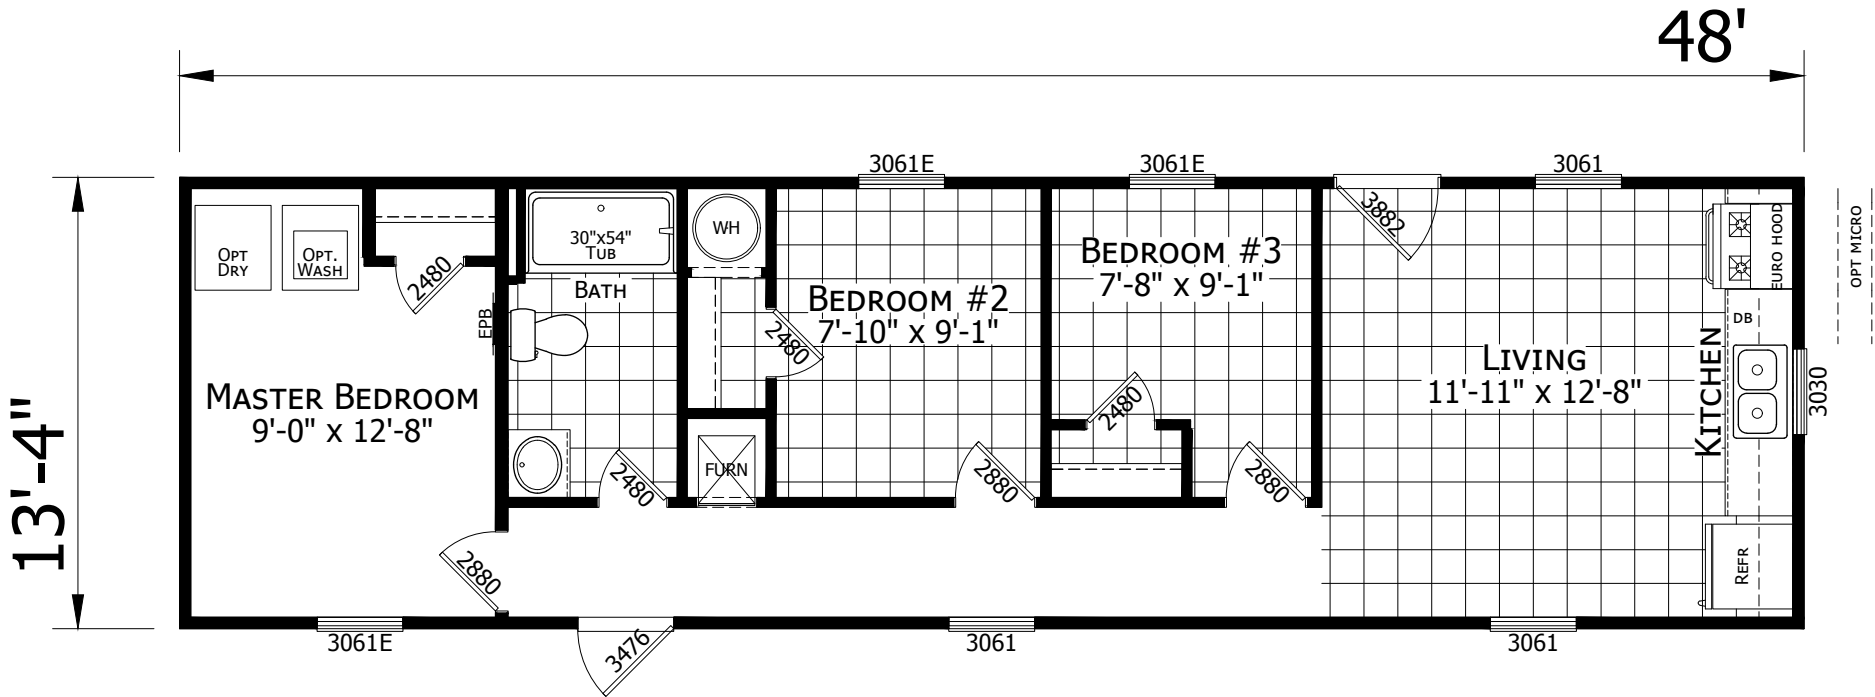

Thrifty 3

Champion Select Series

3 Bedrooms, 1 Bath
Approx. 640 Sq. Ft.

Last Updated: 6-24-20

501A S. Burleson Blvd.,
Burleson, TX 76028

I authorize Factory Expo to build my house, per this plan.
X _____
Customer Signature/Date