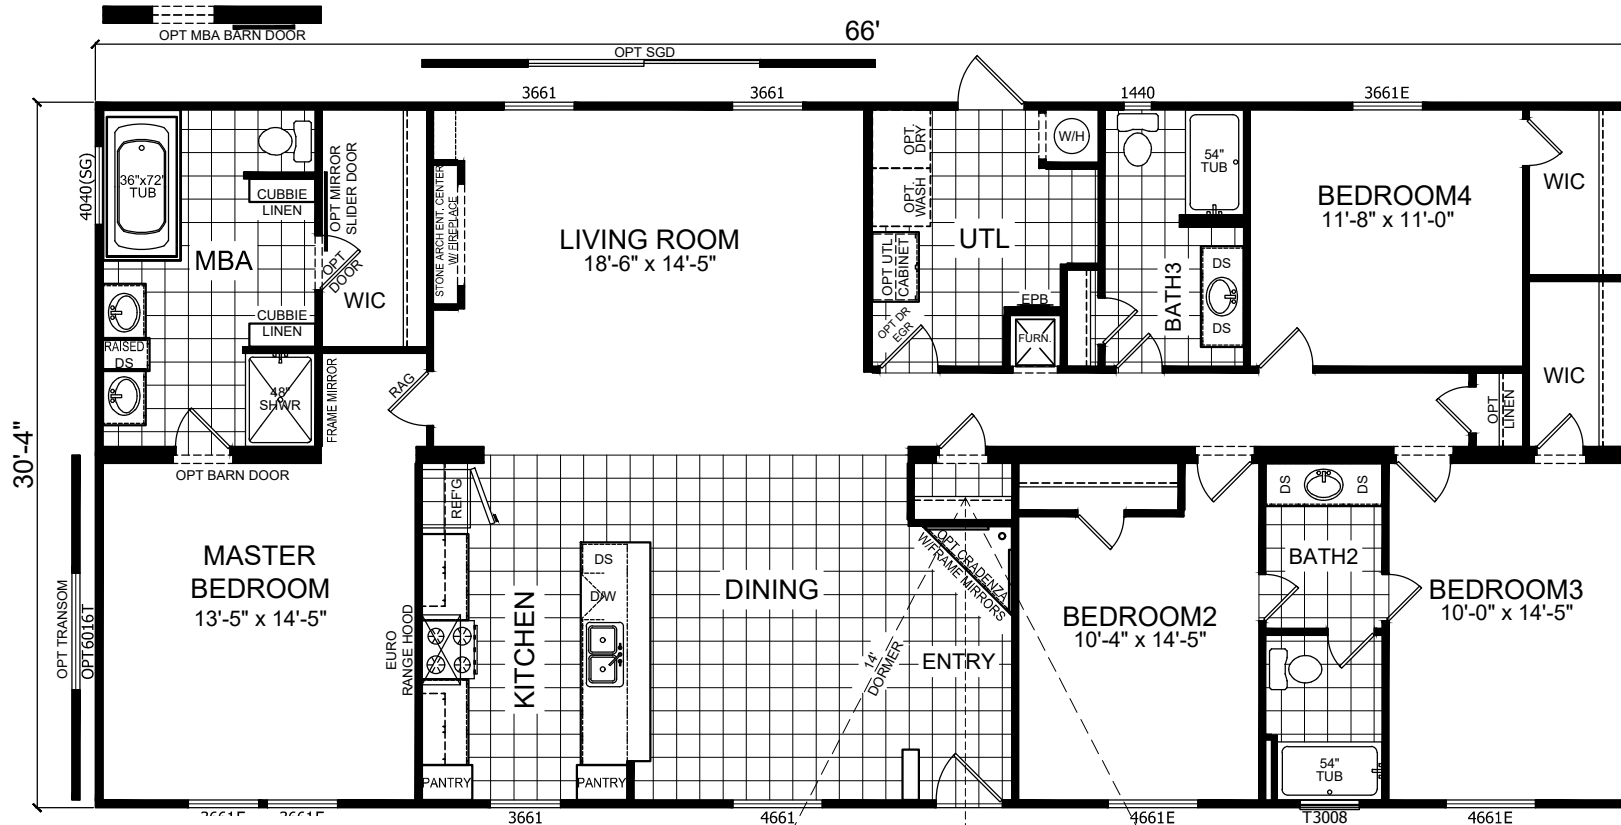

Stephensville

Champion Select Series

Factory Expo

"Factory Direct Pricing" HOME CENTERS

4 Bedrooms, 3 Baths
Approx. 2,002 Sq. Ft.

Last Updated: 4-10-20

501A S. Burleson Blvd.,
Burleson, TX 76028

I authorize Factory Expo to build my house, per this plan.