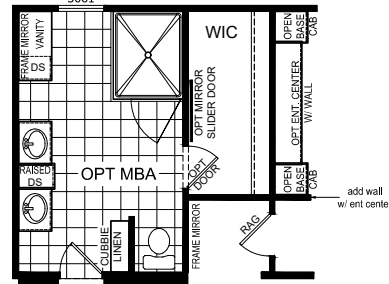

Stephensville

Champion Select Series

Factory Expo

"Factory Direct Pricing" HOME CENTERS

4 Bedrooms, 3 Baths
Approx. 2,002 Sq. Ft.

Last Updated: 4-10-20

501A S. Burleson Blvd.,
Burleson, TX 76028

I authorize Factory Expo to build my house, per this plan.