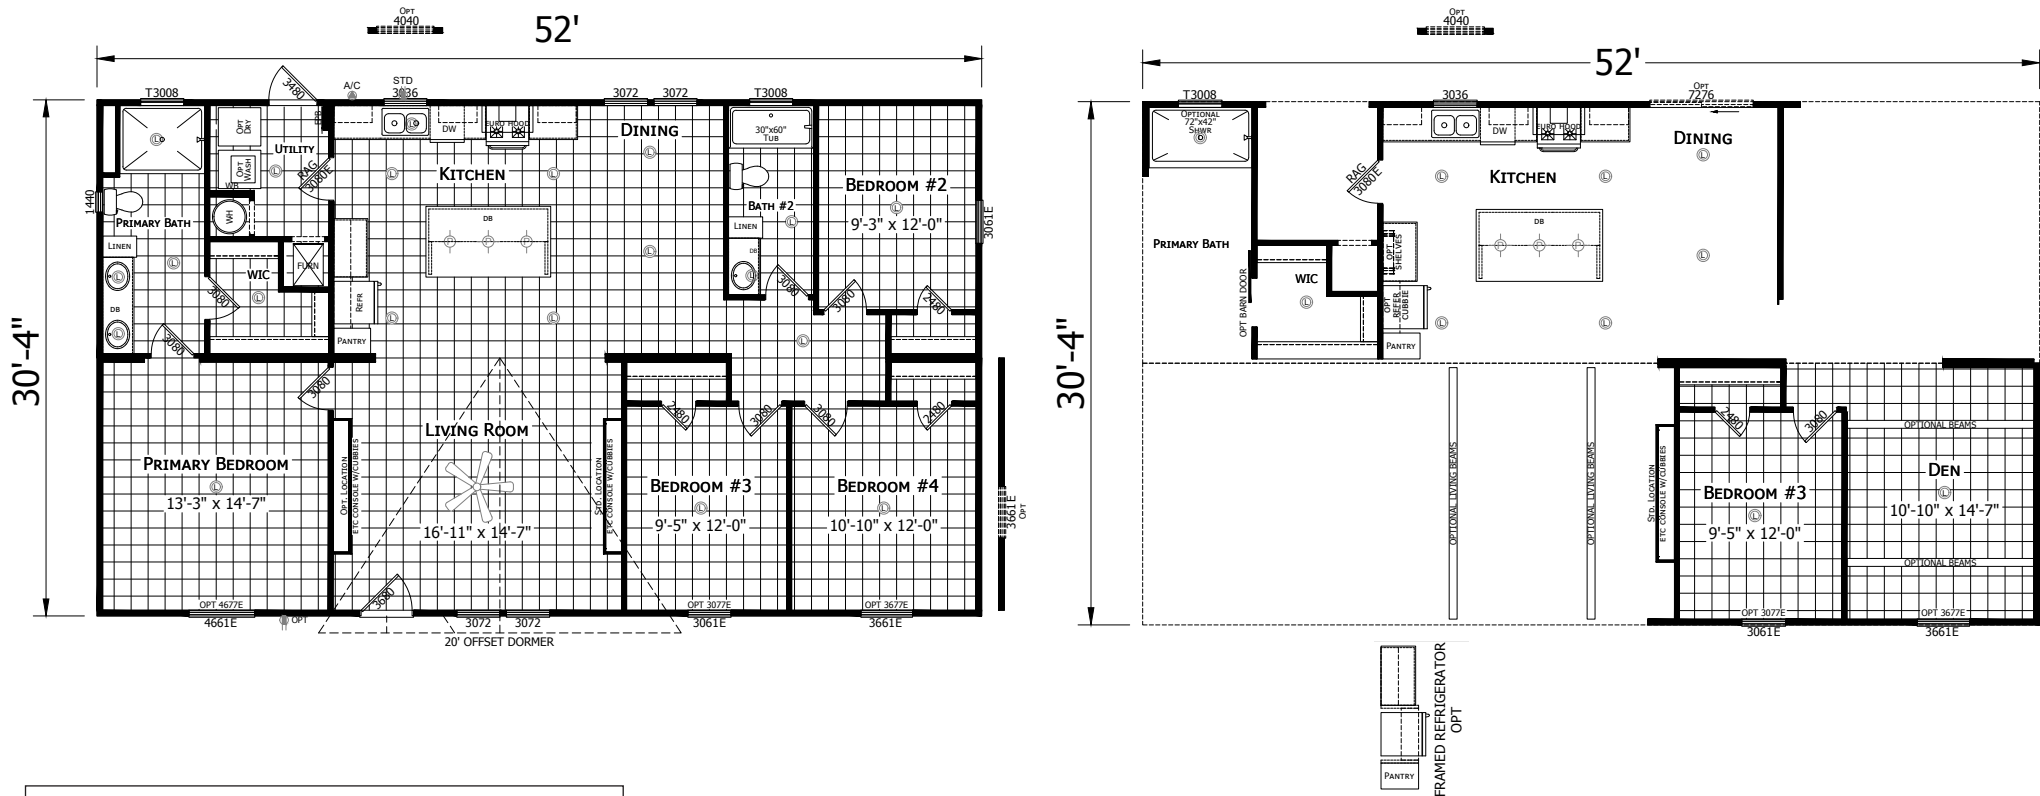

Stampton

Redman New Moon Series - Multi Section

1,577 SQ. FT. (Approximate) 4 Bedroom, 2 Bath

Last Updated: 11-14-24

CHAMPION HOMES CENTER
501A S. Burleson Blvd.
Burleson, TX 76028

FactoryDirectTexas.com | 1-800-965-3721