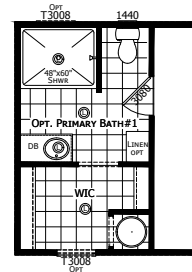

Shelton

Redman New Moon Series - Multi Section

1153 SQ. FT. (Approximate) 3 Bedroom, 2 Bath

Last Updated: 1-14-25

(2) 28" SHELVES @ 30" AND 60" FROM FLOOR

CHAMPION HOMES CENTER
501A S. Burlison Blvd.
Burlison, TX 76028