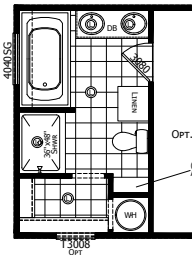

Shelton

Redman New Moon Series - Multi Section

1153 SQ. FT. (Approximate) 3 Bedroom, 2 Bath

Last Updated: 1-14-25

(2) 28" SHELVES @ 30" AND 60" FROM FLOOR

CHAMPION HOMES CENTER
501A S. Burlison Blvd.
Burlison, TX 76028