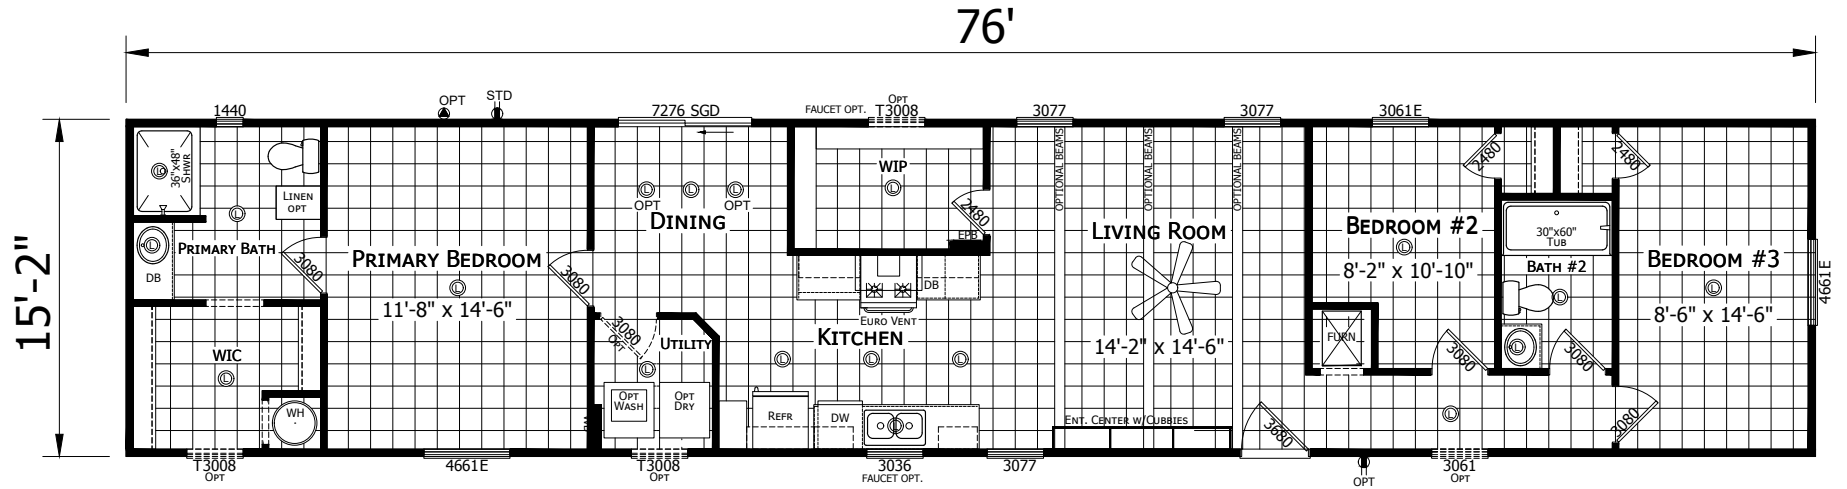

Shelton

Redman New Moon Series - Multi Section

1153 SQ. FT. (Approximate) 3 Bedroom, 2 Bath

Last Updated: 1-14-25

(2) 28" SHELVES @ 30" AND 60" FROM FLOOR

CHAMPION HOMES CENTER
501A S. Burlison Blvd.
Burlison, TX 76028