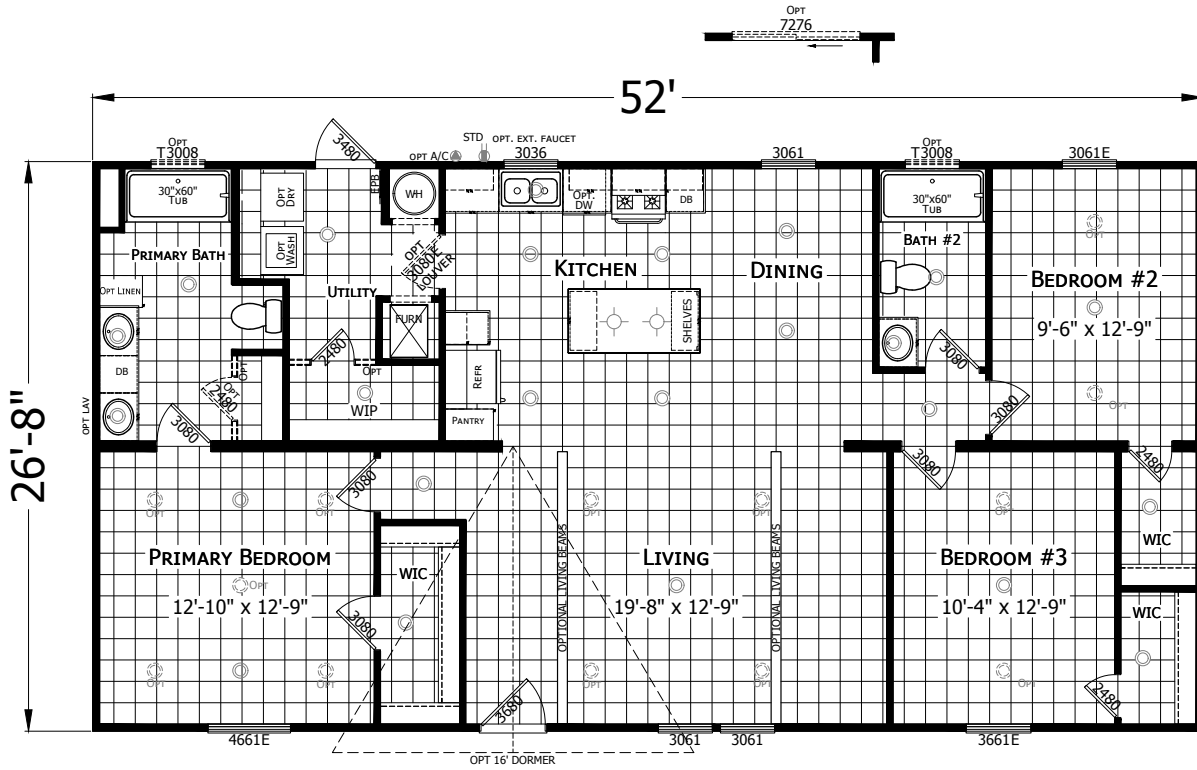

San Saba

Redman Classic Series - Multi Section

1,387 SQ. FT. (Approximate) 3 Bedroom, 2 Bath

Last Updated: 1-9-25

CHAMPION HOMES CENTER
 501A S. Burleson Blvd.
 Burleson, TX 76028

FactoryDirectTexas.com | 1-800-965-3721