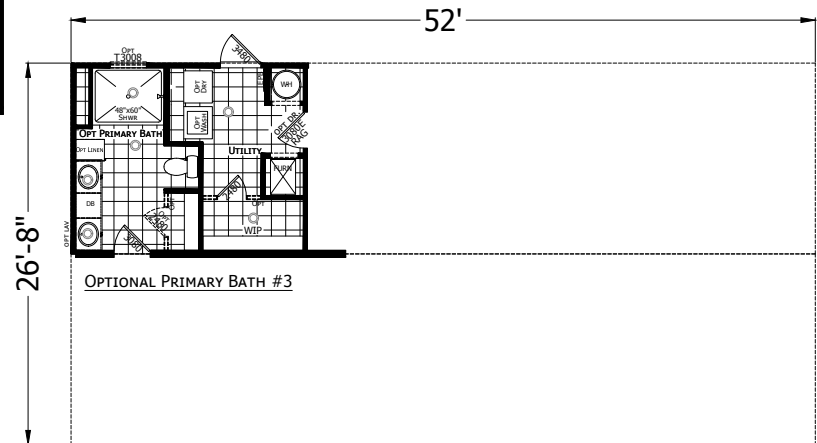

San Saba

Redman Classic Series - Multi Section

1,387 SQ. FT. (Approximate) 3 Bedroom, 2 Bath

Last Updated: 1-9-25

CHAMPION HOMES CENTER
 501A S. Burleson Blvd.
 Burleson, TX 76028

FactoryDirectTexas.com | 1-800-965-3721