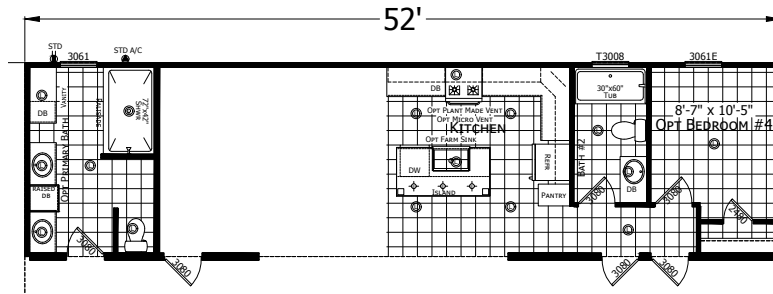

# Rosepine

Champion Select Series - Multi Section

1,387 SQ. FT. (Approximate) 3 Bedroom, 2 Bath

Last Updated: 7-16-24

**CHAMPION HOMES CENTER**  
501A S. Burlison Blvd.  
Burlison, TX 76028

**FactoryDirectTexas.com | 1-800-965-3721**