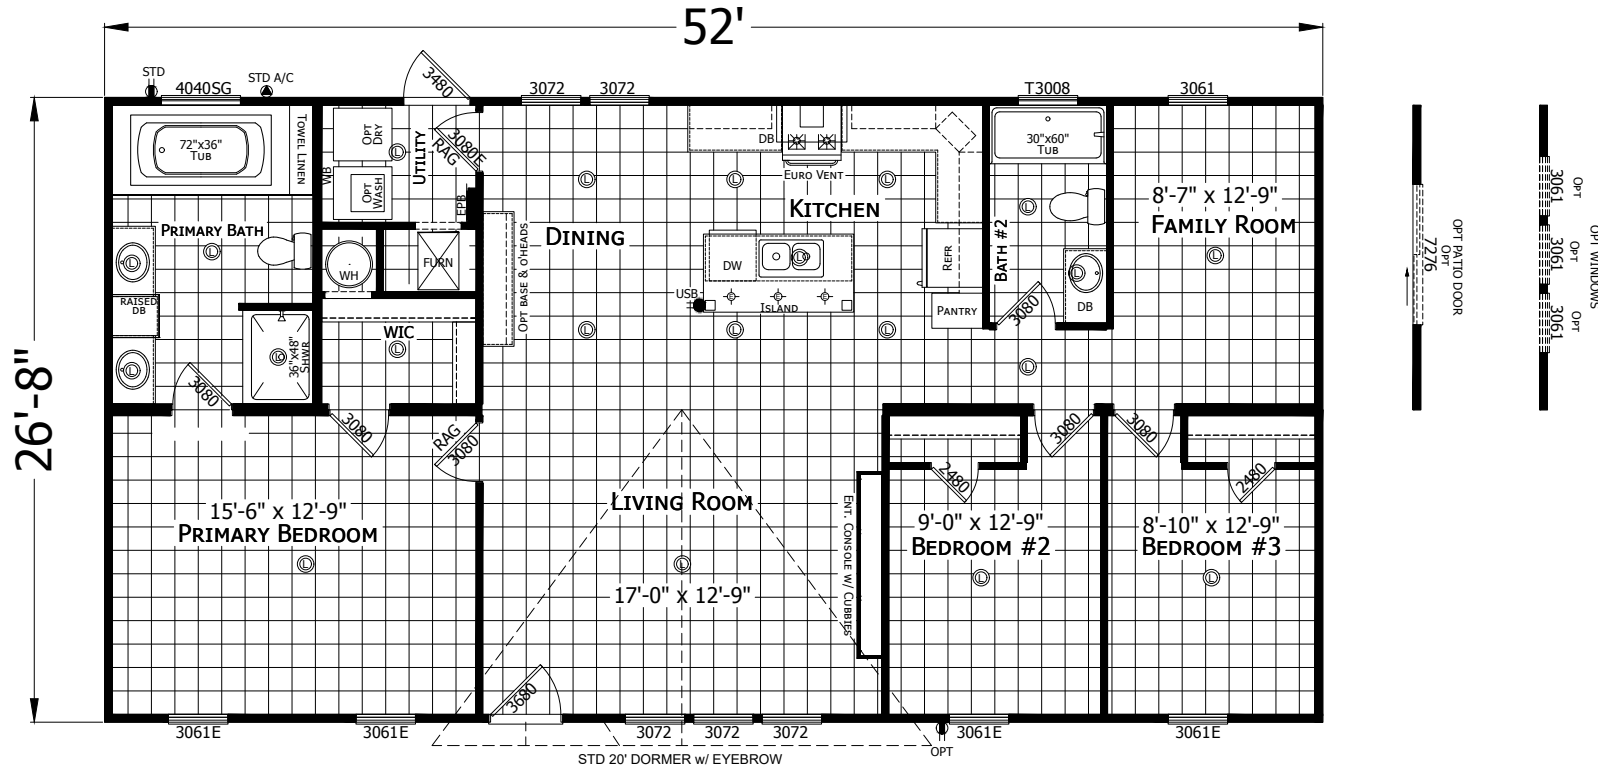

# Rosepine

Champion Select Series - Multi Section

1,387 SQ. FT. (Approximate) 3 Bedroom, 2 Bath

Last Updated: 7-16-24

**CHAMPION HOMES CENTER**  
501A S. Burlison Blvd.  
Burlison, TX 76028

**FactoryDirectTexas.com | 1-800-965-3721**