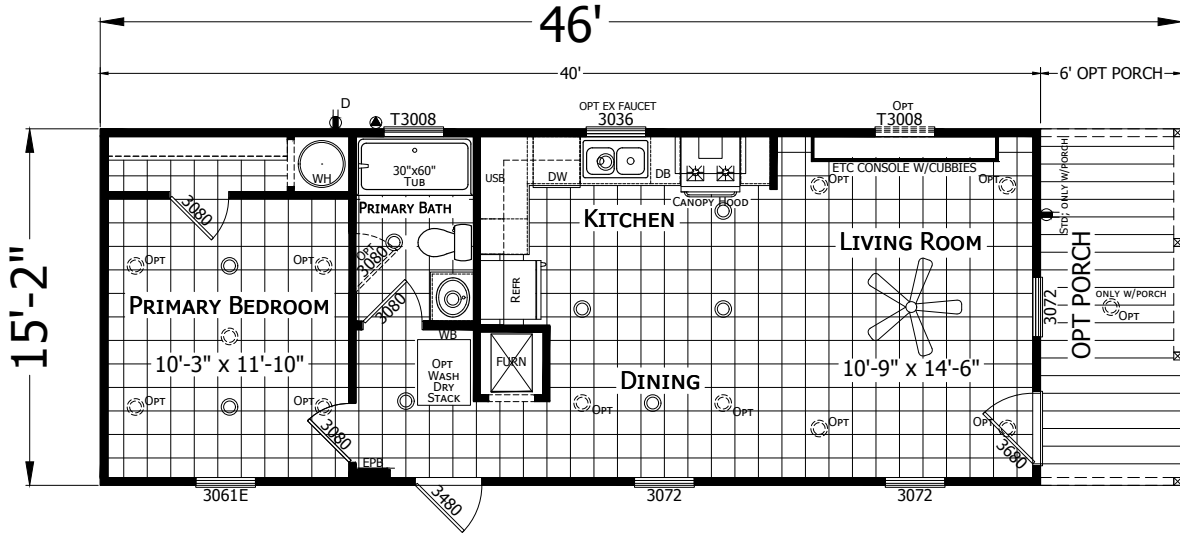

Rochelle

Redman New Moon Series - Multi Section

606 SQ. FT. (Approximate) 1 Bedroom, 1 Bath

Last Updated: 1-14-25

CHAMPION HOMES CENTER
501A S. Burleson Blvd.
Burleson, TX 76028

FactoryDirectTexas.com | 1-800-965-3721