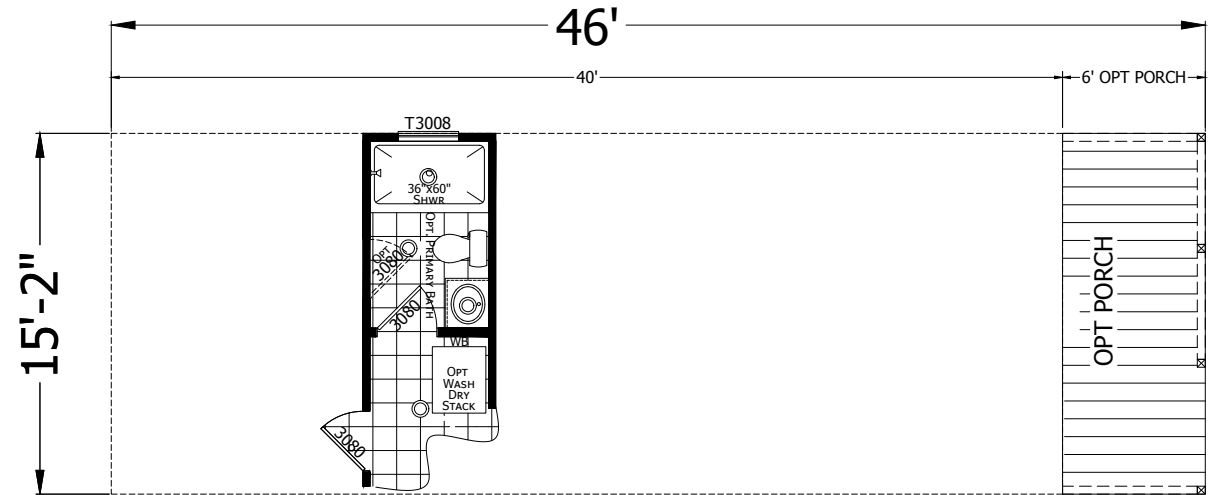

Rochelle

Redman New Moon Series - Multi Section

606 SQ. FT. (Approximate) 1 Bedroom, 1 Bath

Last Updated: 1-14-25

CHAMPION HOMES CENTER
501A S. Burleson Blvd.
Burleson, TX 76028

FactoryDirectTexas.com | 1-800-965-3721