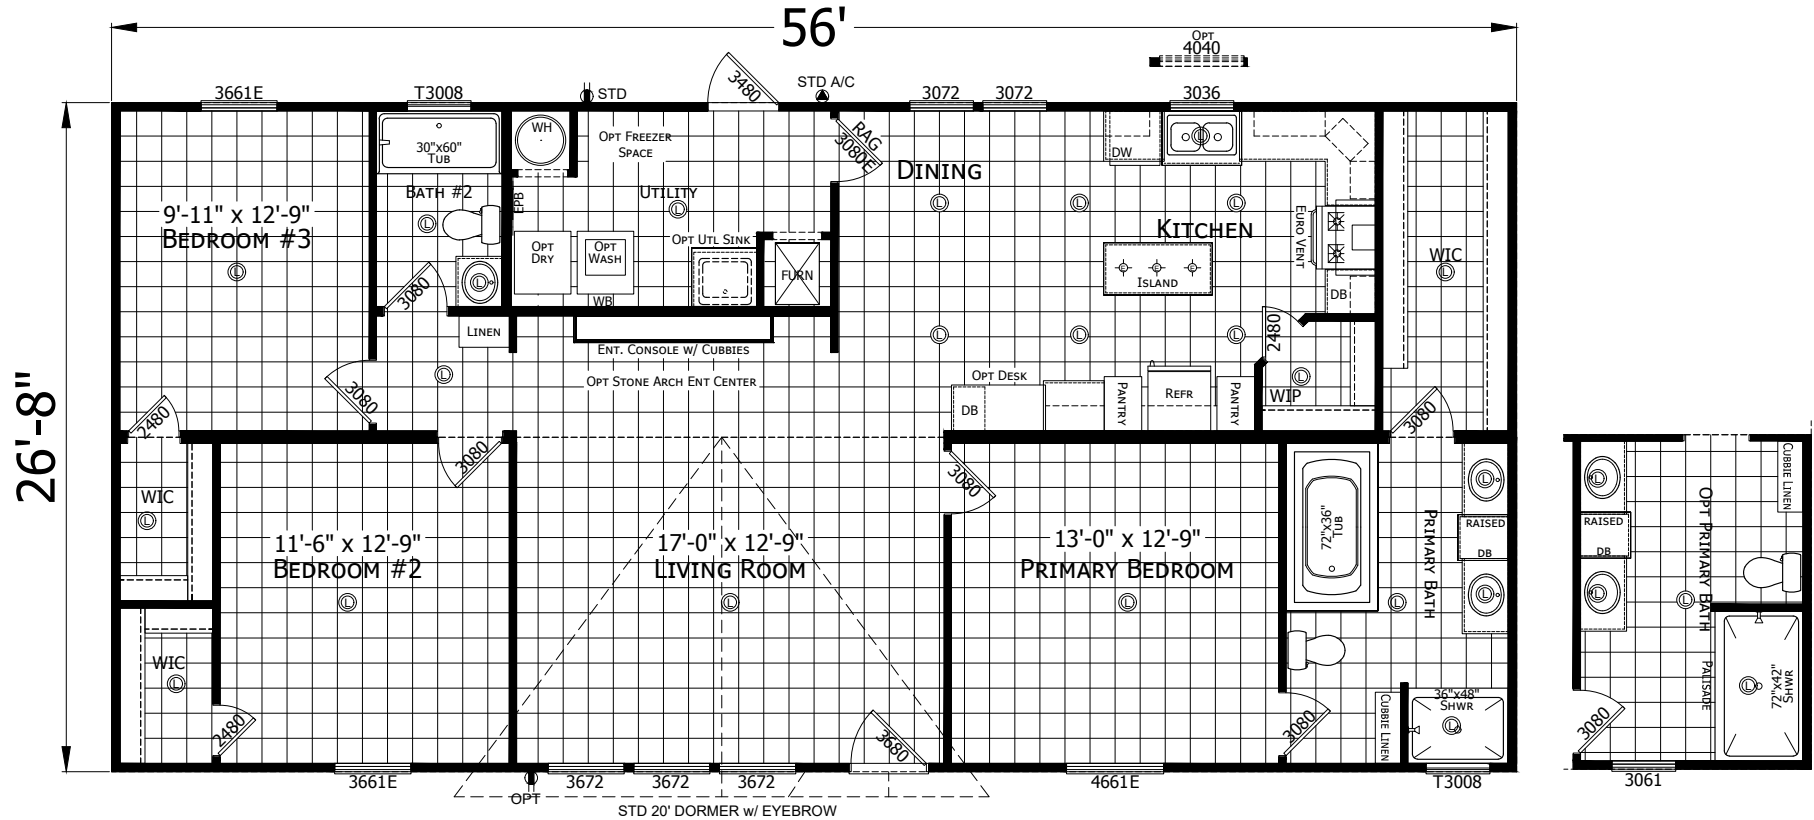

# Patton

Champion Select Series - Multi Section

1,493 SQ. FT. (Approximate) 3 Bedroom, 2 Bath

Last Updated: 7-16-24

**CHAMPION HOMES CENTER**  
 501A S. Burluson Blvd.  
 Burluson, TX 76028

**FactoryDirectTexas.com | 1-800-965-3721**