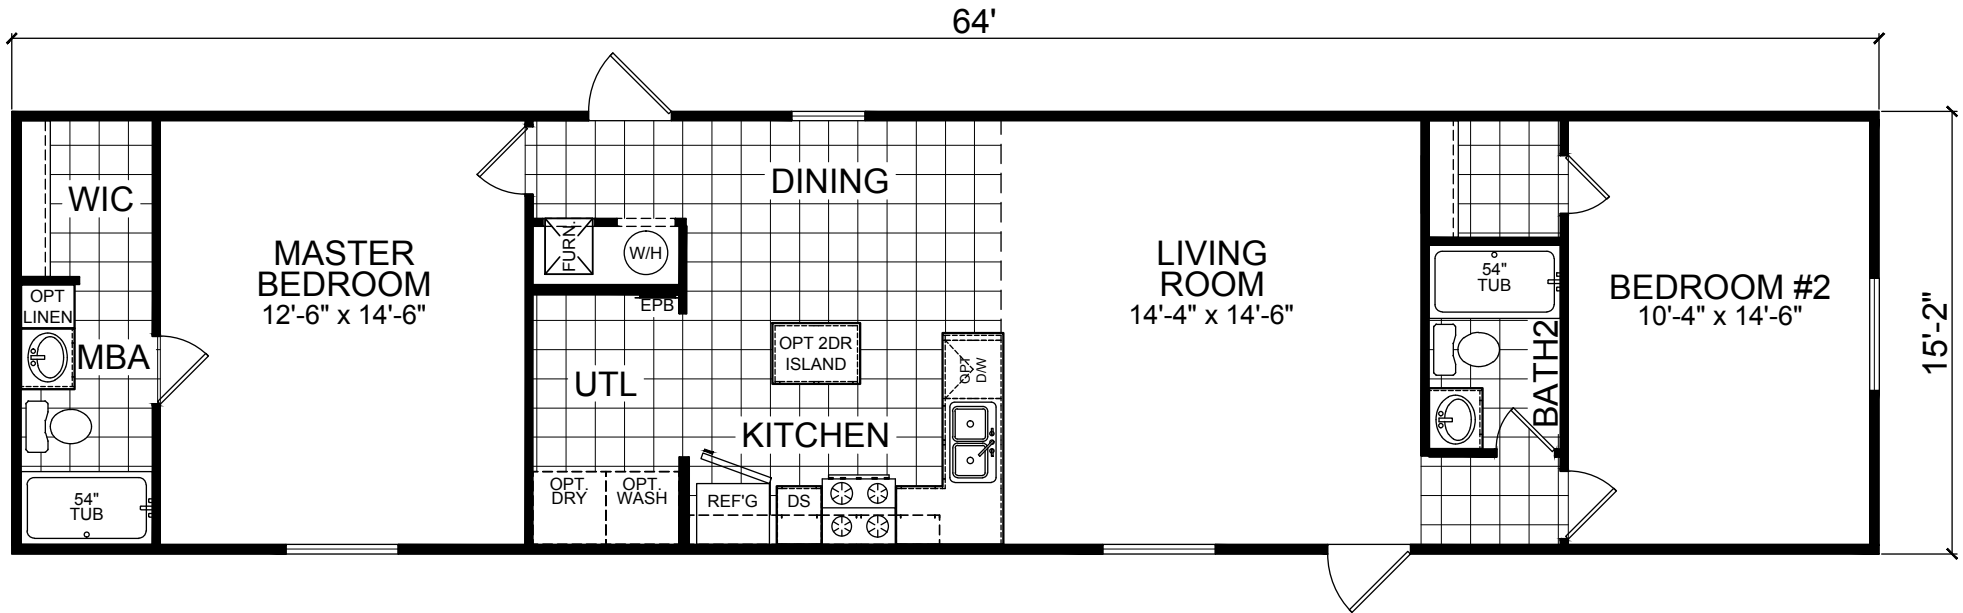

Mineola

Redman Classic Series, Single Section

2 Bedroom, 2 Bath
Approx. 970 Sq. Ft.

Last Updated: 8-19-13

501A S. Burleson Blvd.,
Burleson, TX 76028

I authorize Factory Expo to build my house, per this plan.