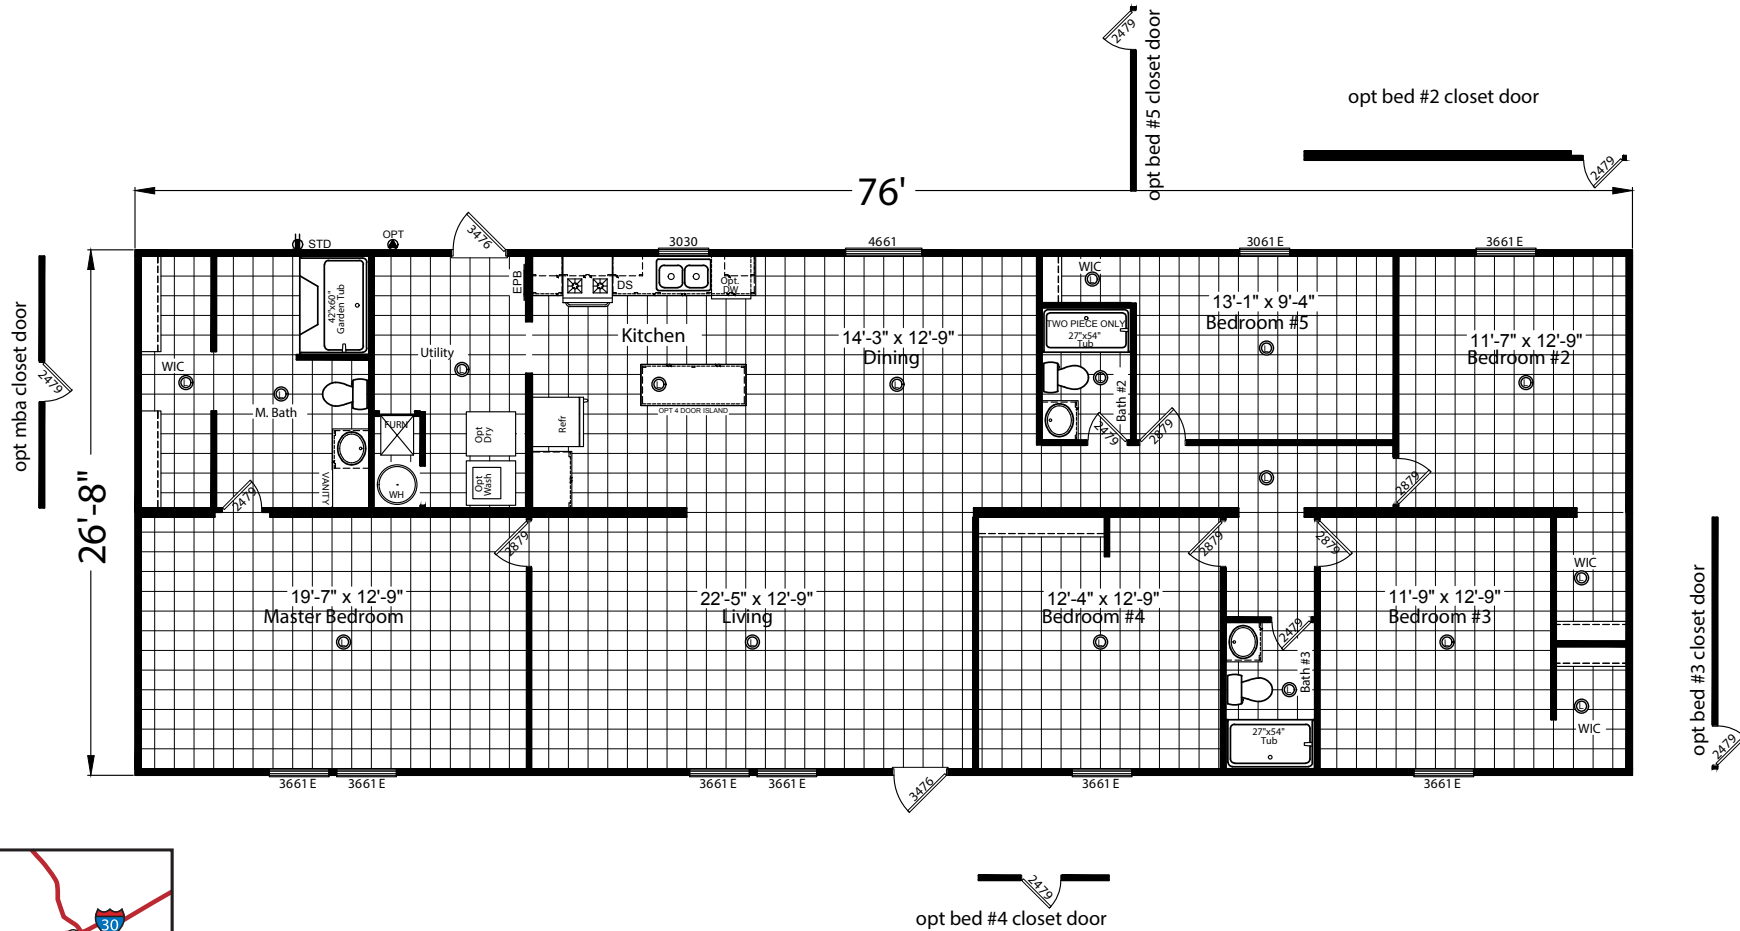

McMillain

Redman Advantage Series, Multi-Section

Factory Expo

"Factory Direct Pricing" HOME CENTERS

5 Bedroom, 3 Bath
Approx. 2,027 Sq. Ft.

Last Updated: 9-27-19

501A S. Burleson Blvd.,
Burleson, TX 76028

I authorize Factory Expo to build my house, per this plan.
X _____
Customer Signature/Date