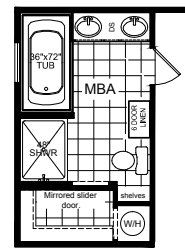

McAllen

Champion Select Series, Single Section

3 Bedroom, 2 Bath
Approx. 1,153 Sq. Ft.

Last Updated: 10-23-15

OPTIONAL 60" SHOWER

OPTIONAL GLAMOUR BATH

2 BEDROOM OPTION

501A S. Burleson Blvd.,
Burleson, TX 76028