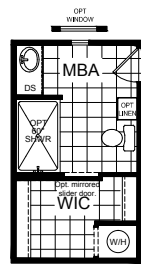

McAllen

Champion Select Series, Single Section

3 Bedroom, 2 Bath
Approx. 1,153 Sq. Ft.

Last Updated: 10-23-15

OPTIONAL 60" SHOWER

OPTIONAL GLAMOUR BATH

2 BEDROOM OPTION

501A S. Burleson Blvd.,
Burleson, TX 76028