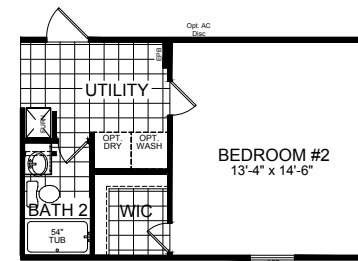

McAllen

Champion Select Series, Single Section

3 Bedroom, 2 Bath
Approx. 1,153 Sq. Ft.

Last Updated: 10-23-15

OPTIONAL 60" SHOWER

OPTIONAL GLAMOUR BATH

2 BEDROOM OPTION

501A S. Burleson Blvd.,
Burleson, TX 76028