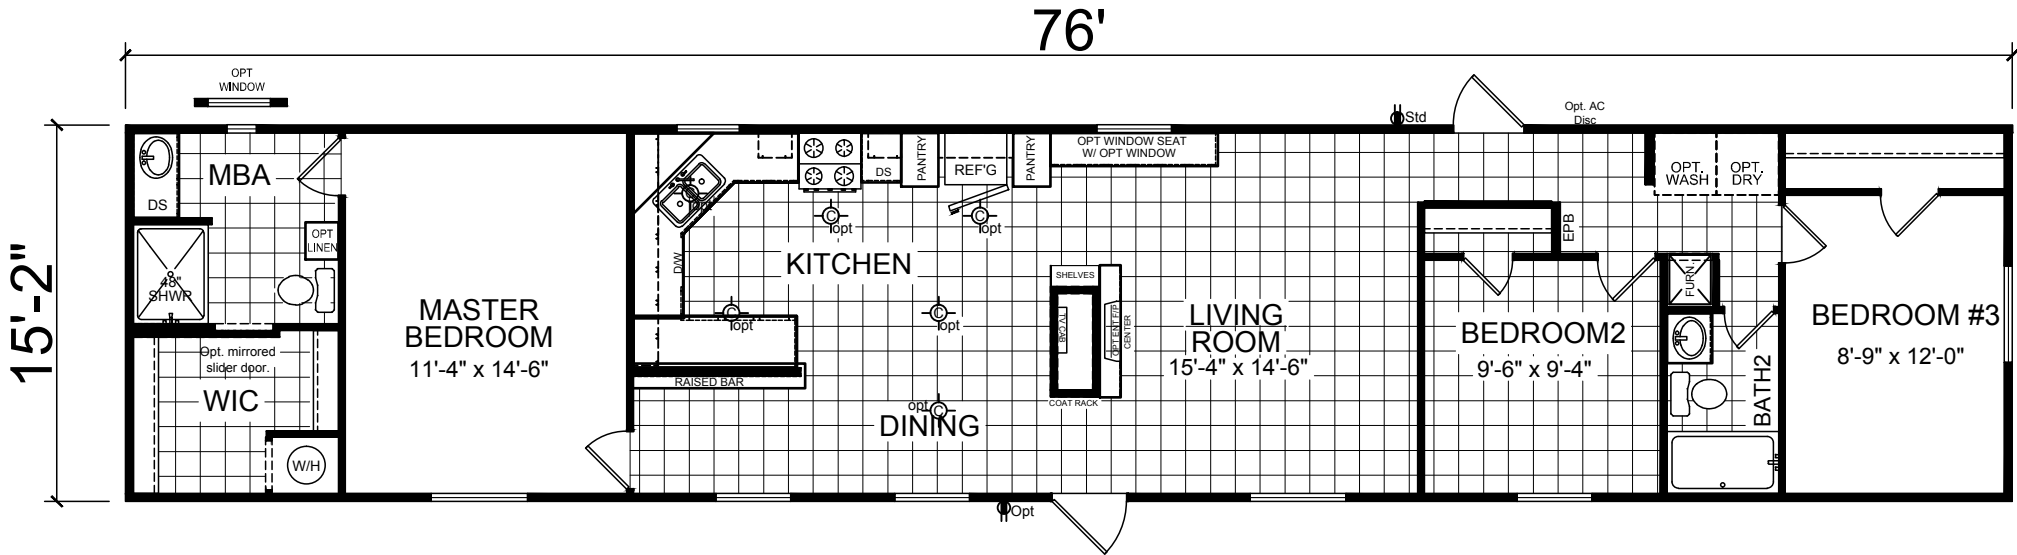

McAllen

Champion Select Series, Single Section

3 Bedroom, 2 Bath
Approx. 1,153 Sq. Ft.

Last Updated: 10-23-15

OPTIONAL 60" SHOWER

OPTIONAL GLAMOUR BATH

2 BEDROOM OPTION

501A S. Burleson Blvd.,
Burleson, TX 76028