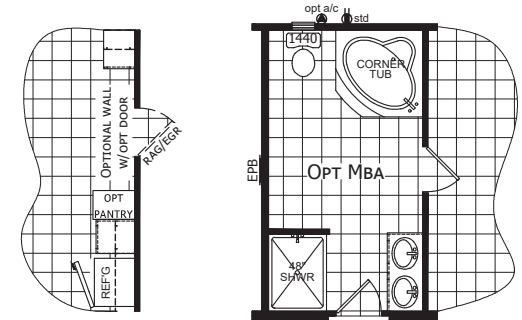

Lynnewood

Redman Classic Series, Multi-Section

Factory Expo
 "Factory Direct Pricing" HOME CENTERS

3 Bedrooms, 2 Baths
 Approx. 1,698 Sq. Ft.

Last Updated: 10-15-18

501A S. Bursleson Blvd.,
 Burleson, TX 76028