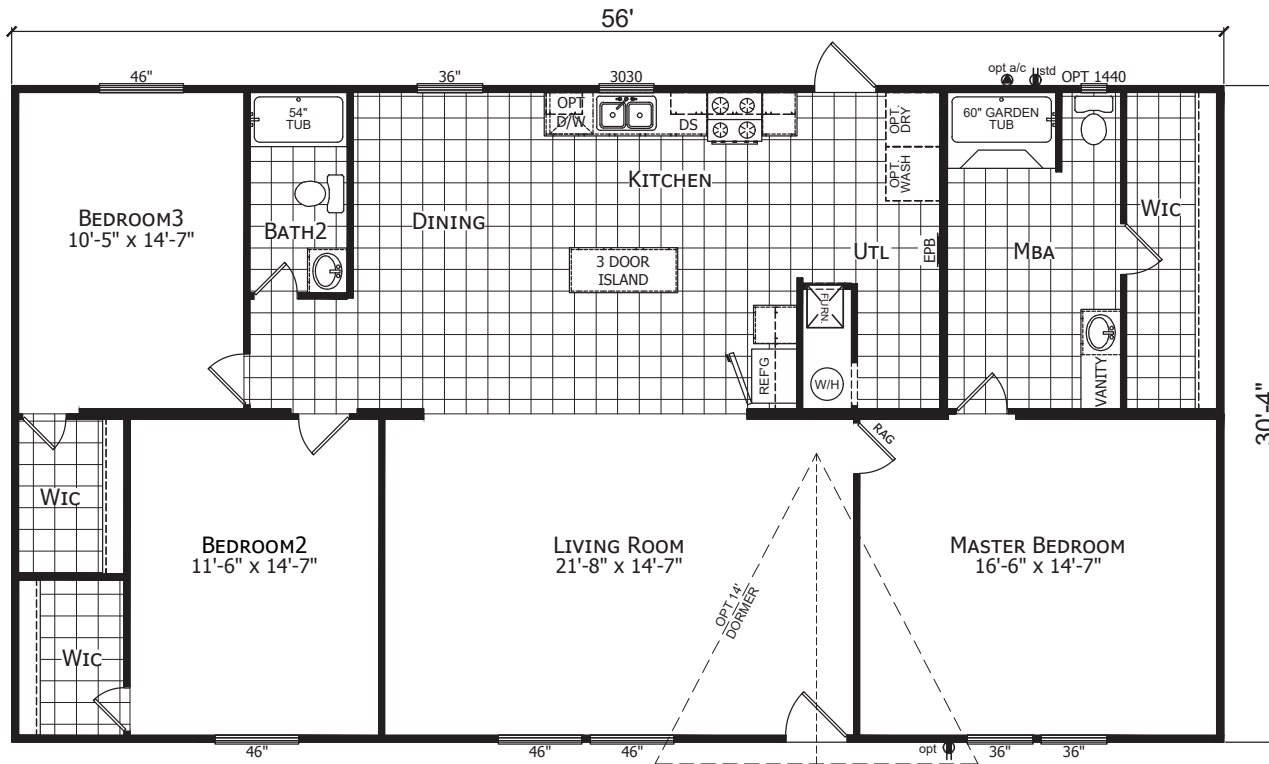

Lynnewood

Redman Classic Series, Multi-Section

Factory Expo
 "Factory Direct Pricing" HOME CENTERS

3 Bedrooms, 2 Baths
 Approx. 1,698 Sq. Ft.

Last Updated: 10-15-18

501A S. Bursleson Blvd.,
 Burleson, TX 76028