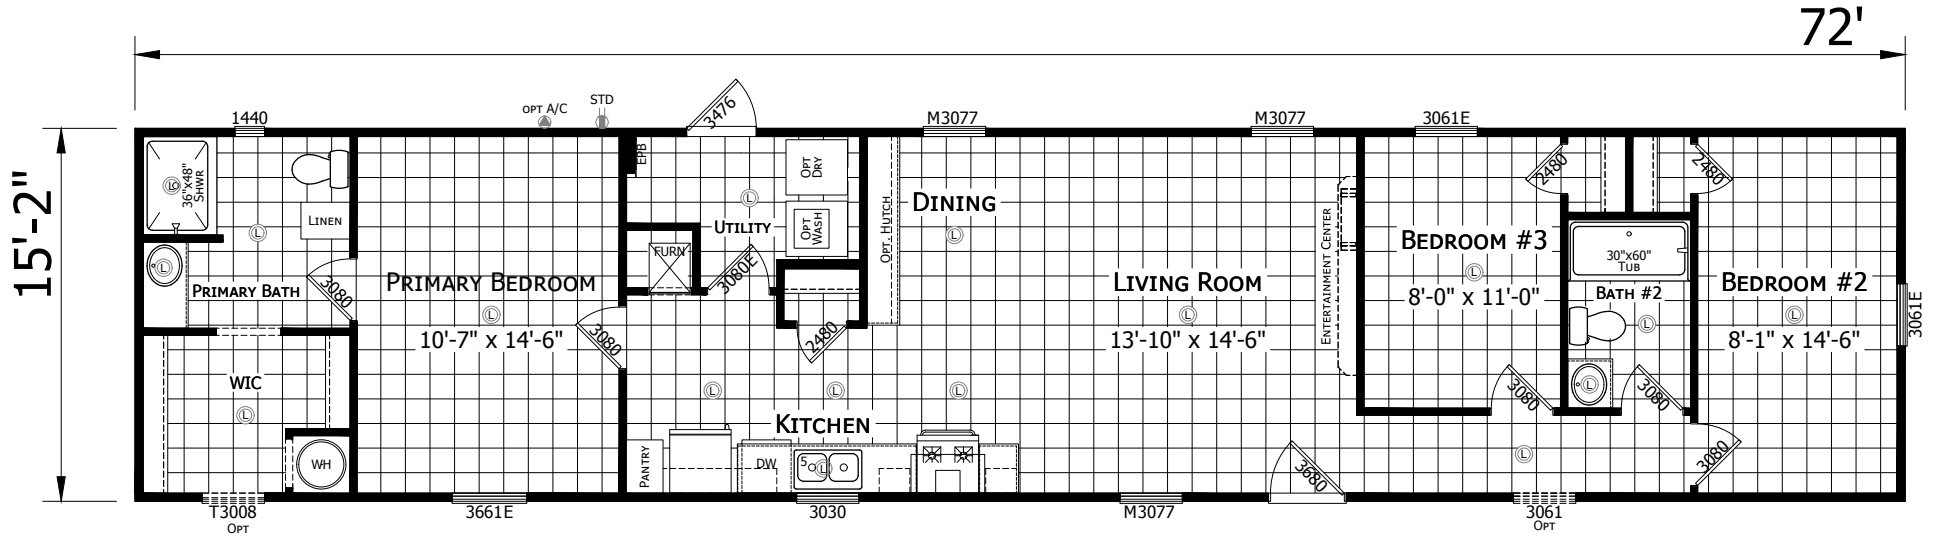

Livia

Champion Select Series - Single Section

1,092 SQ. FT. (Approximate) 3 Bedroom, 2 Bath

Last Updated: 3-10-22

CHAMPION HOMES CENTER
501A S. Burleson Blvd.
Burleson, TX 76028

FactoryDirectTexas.com | 1-800-965-3721