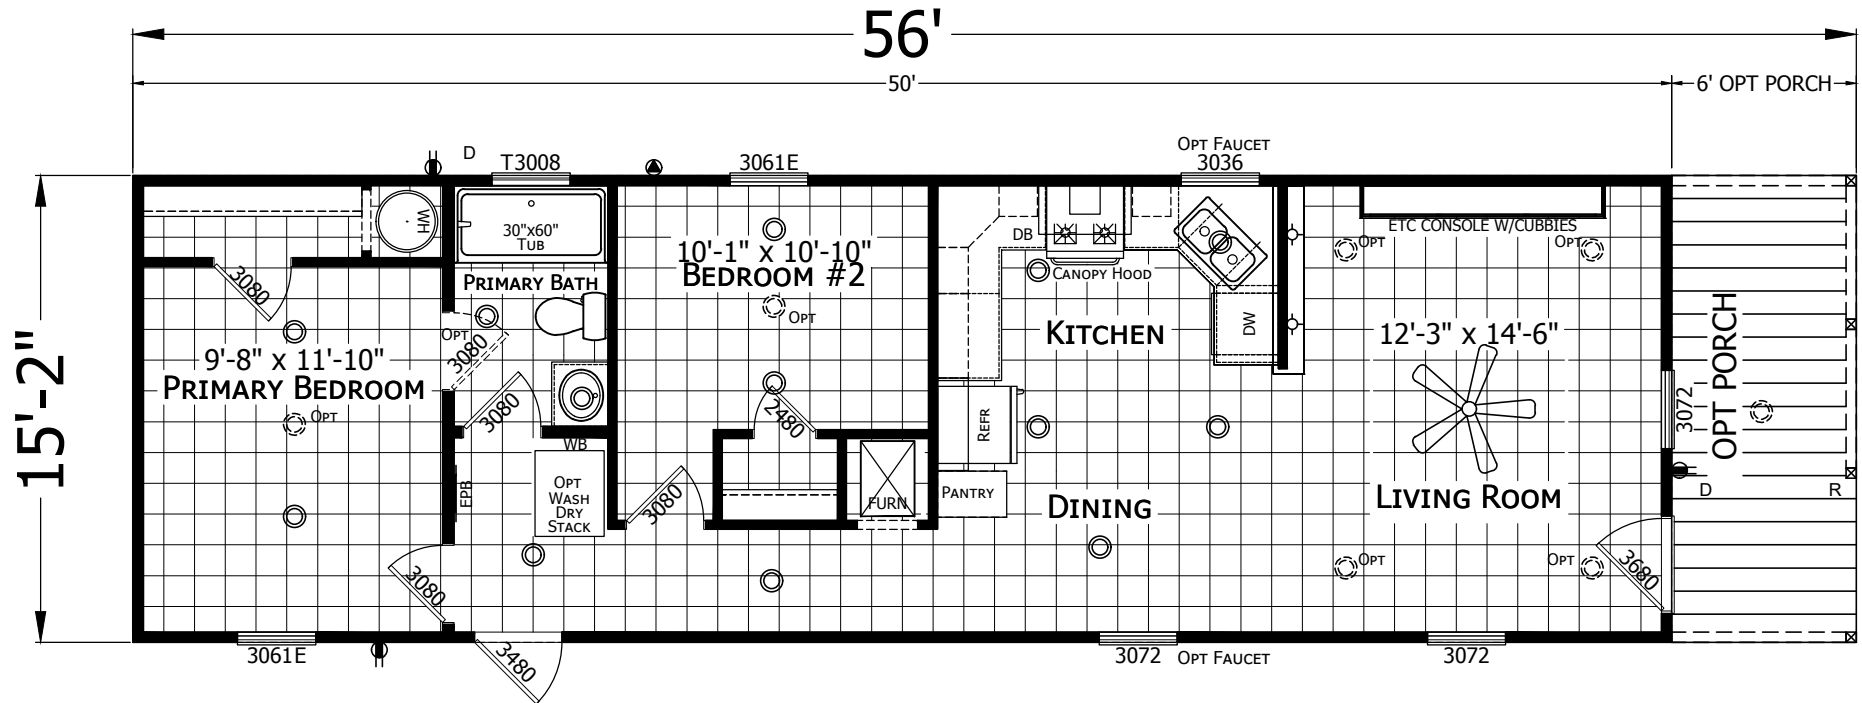

# Lakeaire

Redman New Moon Series - Multi Section

758 SQ. FT. (Approximate) 2 Bedroom, 1 Bath

Last Updated: 1-14-25

**CHAMPION HOMES CENTER**  
501A S. Burleson Blvd.  
Burleson, TX 76028

**FactoryDirectTexas.com | 1-800-965-3721**