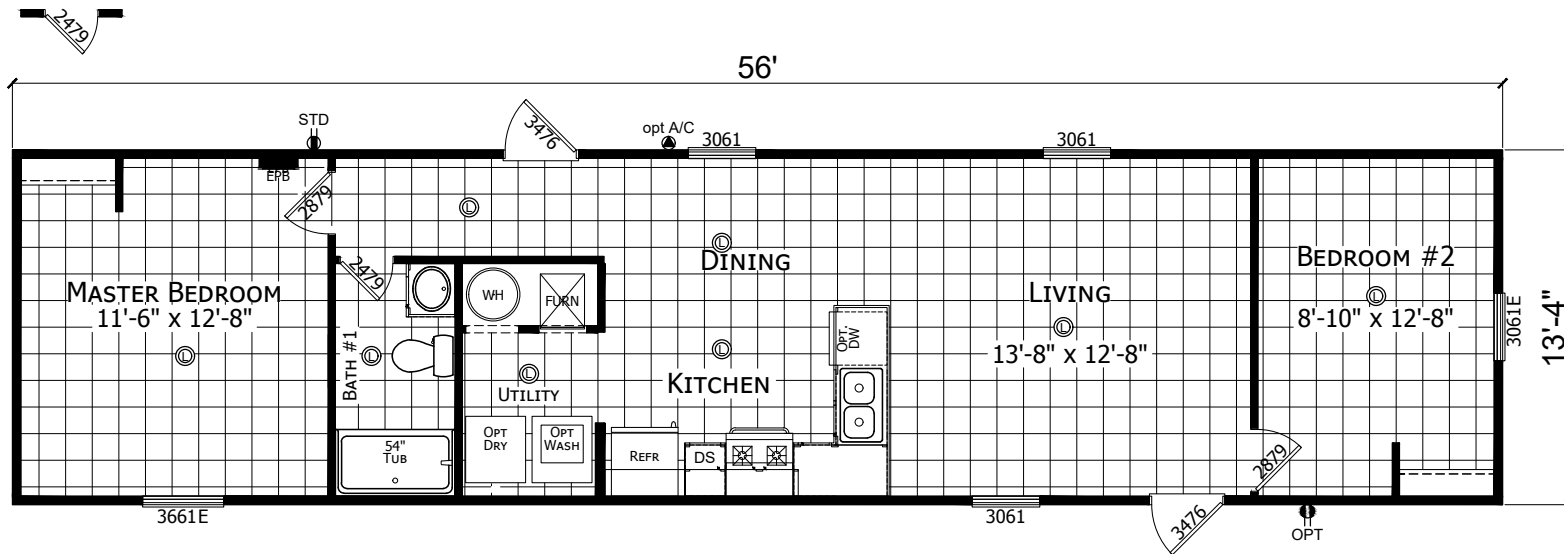

Keene

Redman Advantage Series, Multi-Section

Factory Expo

"Factory Direct Pricing" HOME CENTERS

2 Bedrooms, 1 Bath
Approx. 746 Sq. Ft.

Last Updated: 2-14-2020

OPT MBR CLOSET WALL

NOTE:
FLOORPLAN SUBJECT TO MINOR
CHANGE WITHOUT NOTICE.